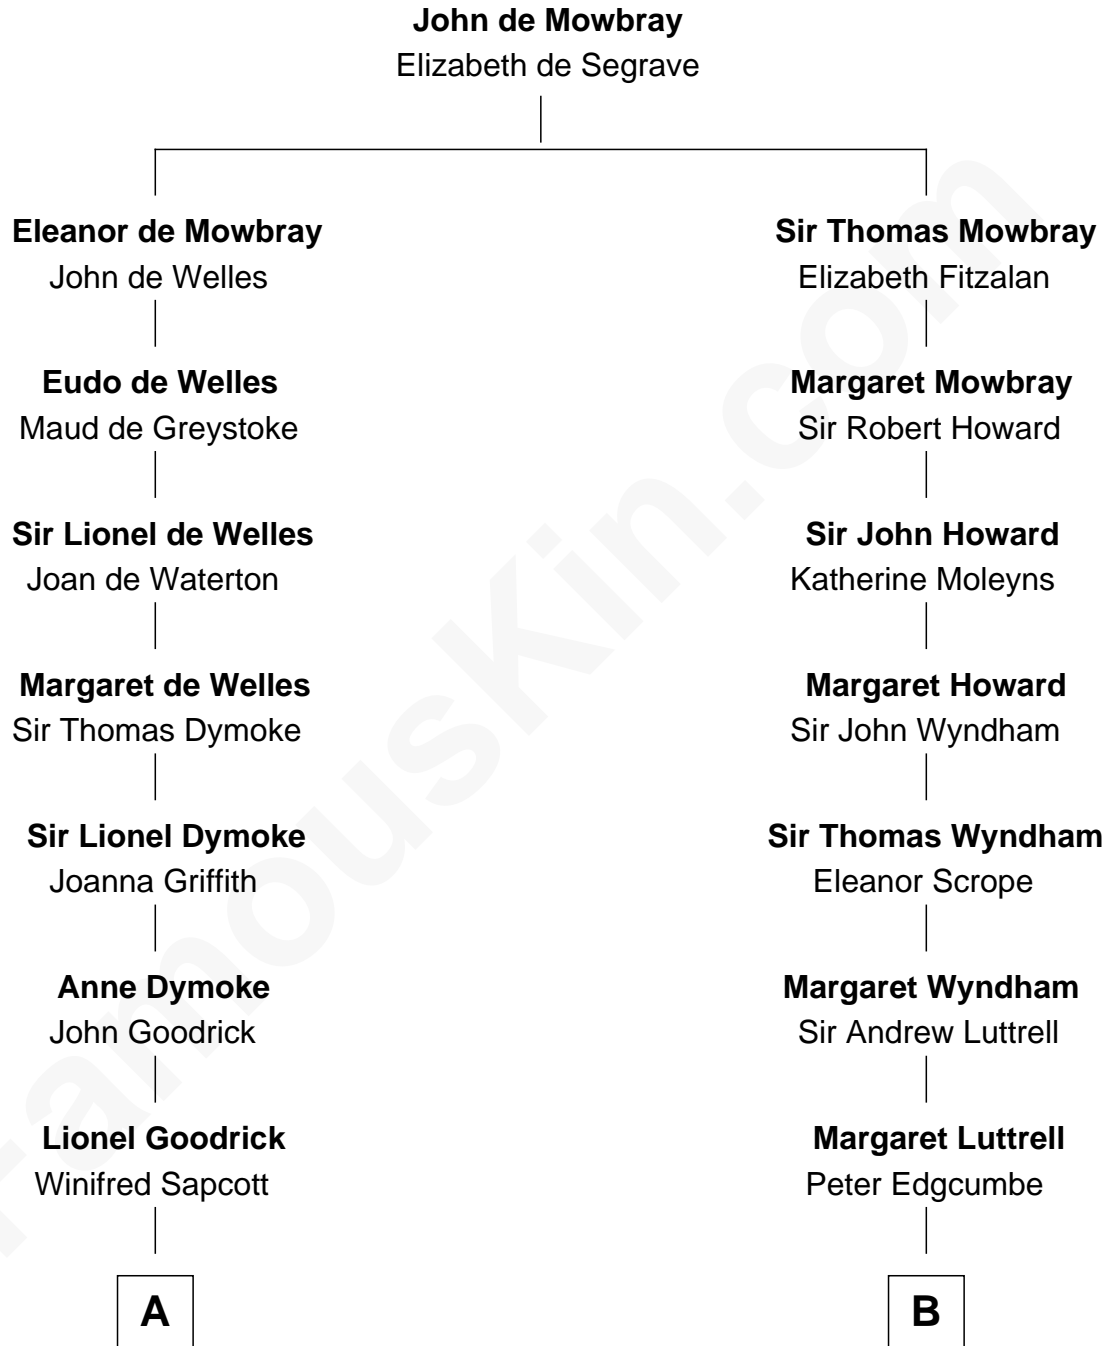

FamousKin.com Relationship Chart of

Ichabod Goodwin

27th Governor of New Hampshire

15th cousin 4 times removed of

Guy Ritchie

British Filmmaker

C

Doris Margaretta McLaughlin

Stuart John Ritchie

John Vivian Ritchie

Amber Mary Parkinson

Guy Ritchie

British Filmmaker

FamousKin.com