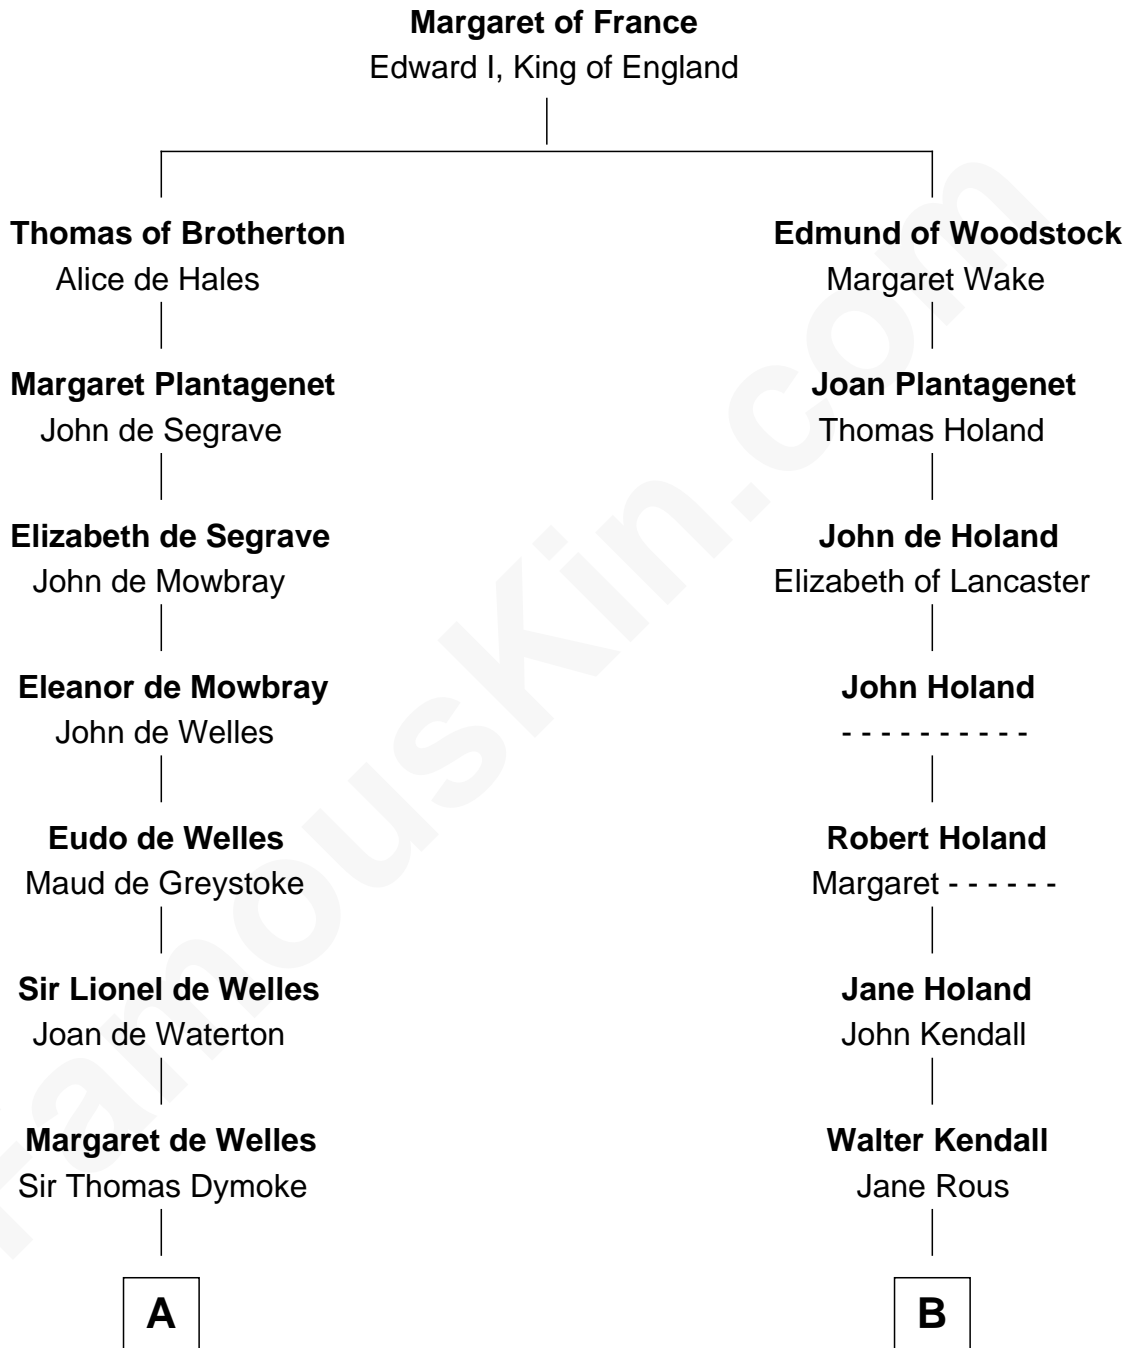

FamousKin.com Relationship Chart of

Ichabod Goodwin

27th Governor of New Hampshire

18th cousin 1 time removed of

Buckminster Fuller

Author, Architect, and Inventor

C

Samuel Goodwin
Anna Thompson Gerrish

Ichabod Goodwin
27th Governor of New Hampshire

D

Caroline Matilda Wolcott
Martin Andrews

Caroline Wolcott Andrews
Richard Buckminster Fuller

Buckminster Fuller
Author, Architect, and Inventor

FamousKin.com