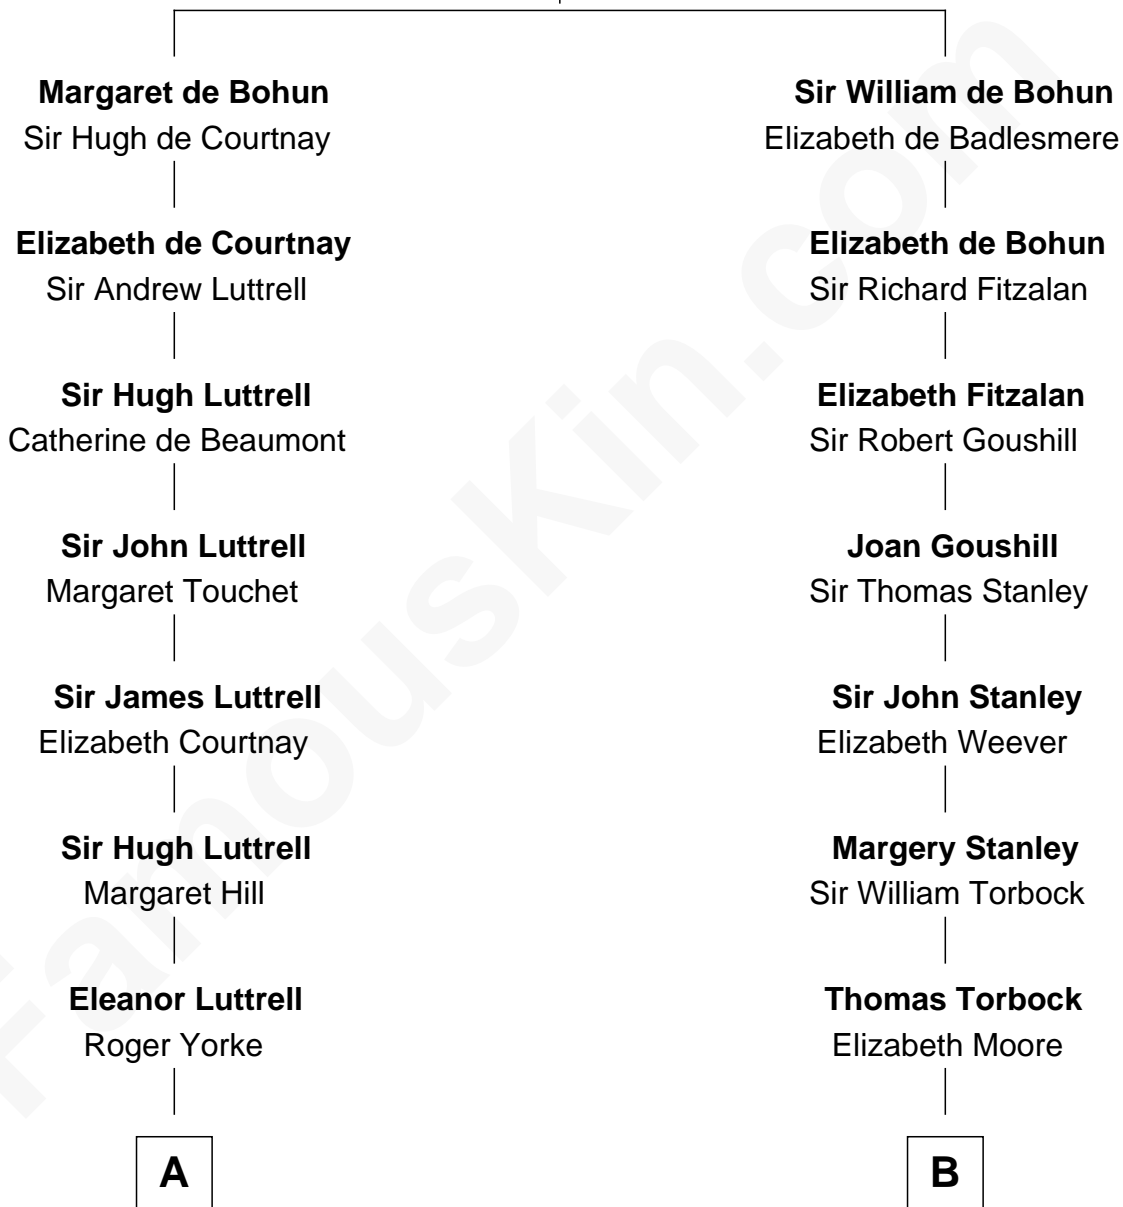

FamousKin.com Relationship Chart of

Ichabod Goodwin

27th Governor of New Hampshire

15th cousin 3 times removed of

Buckminster Fuller

Author, Architect, and Inventor

Humphrey de Bohun
Elizabeth Plantagenet

C

Caroline Wolcott Andrews

Richard Buckminster Fuller

Buckminster Fuller

Author, Architect, and Inventor

FamousKin.com