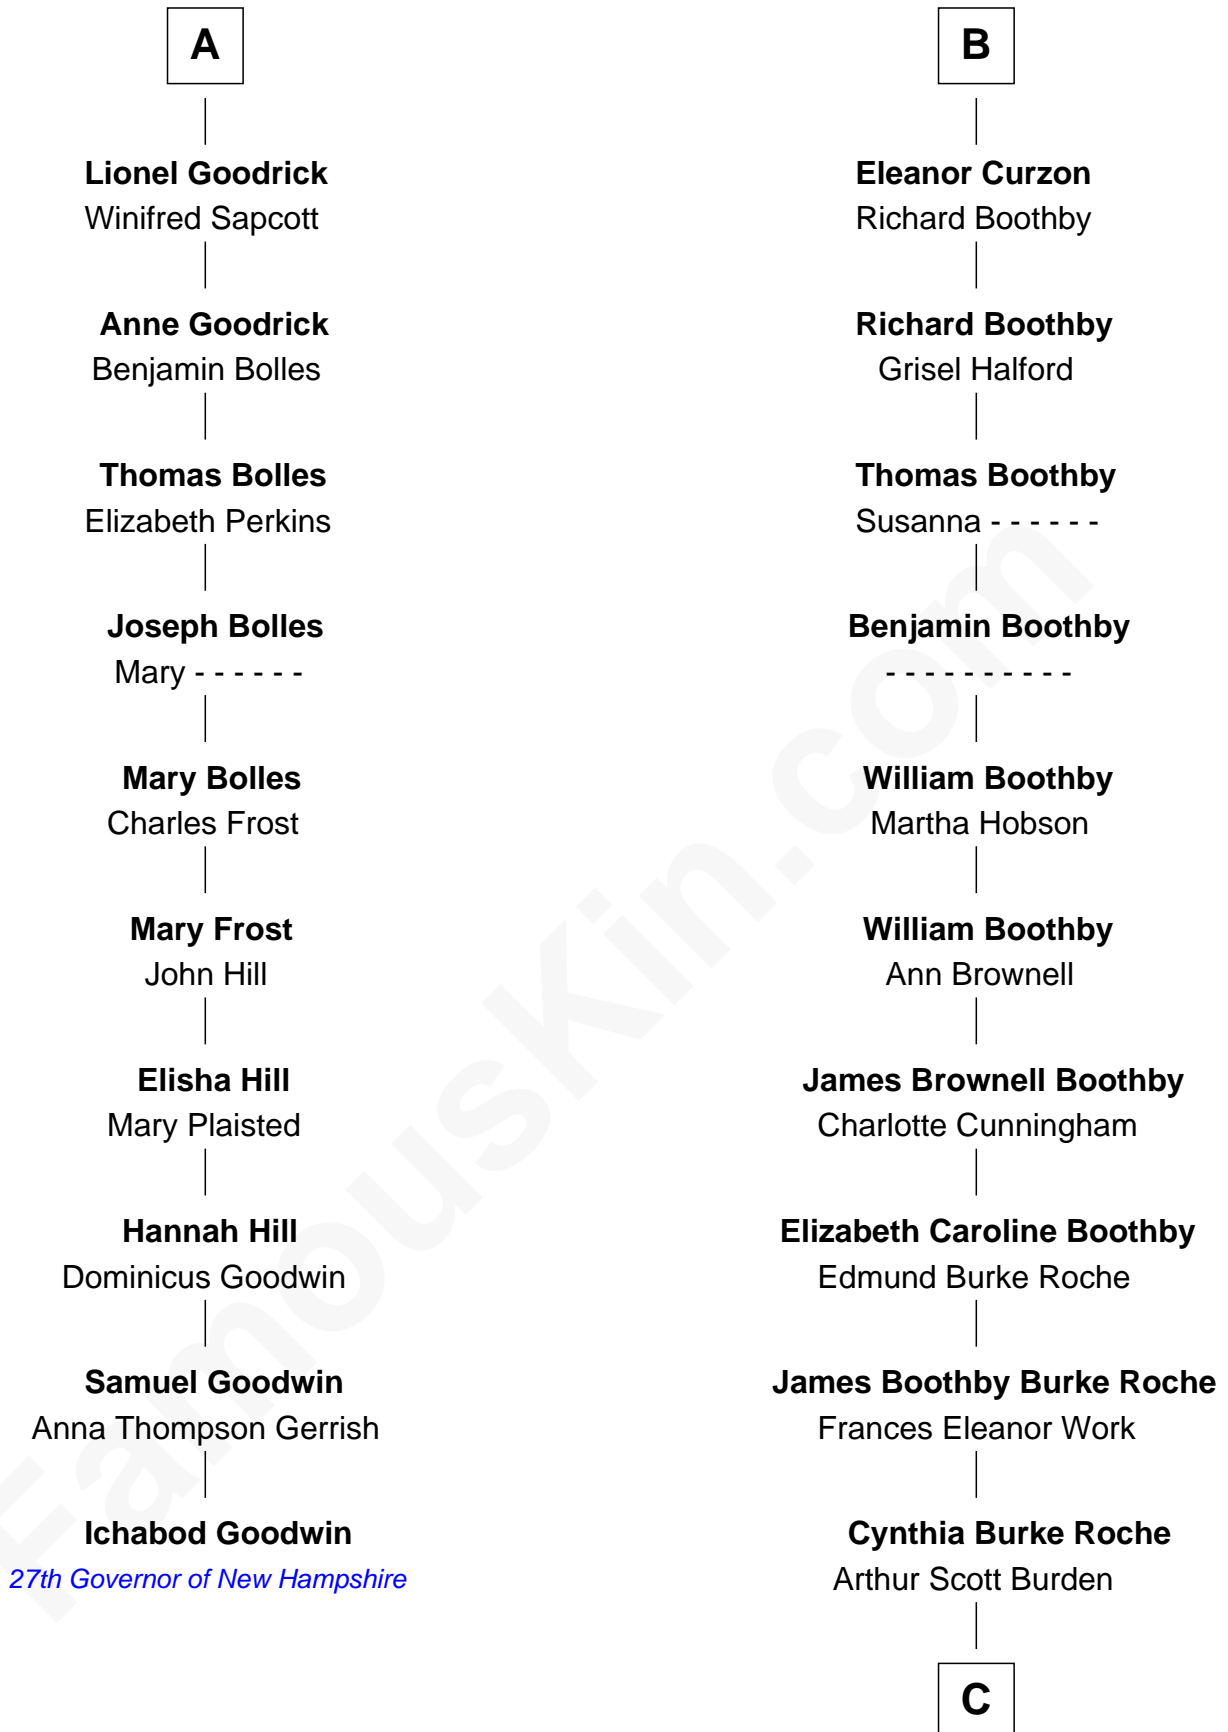

FamousKin.com Relationship Chart of

Ichabod Goodwin

27th Governor of New Hampshire

16th cousin 3 times removed of

Oliver Platt

Movie Actor

Sir Thomas de Beauchamp

Katherine de Mortimer