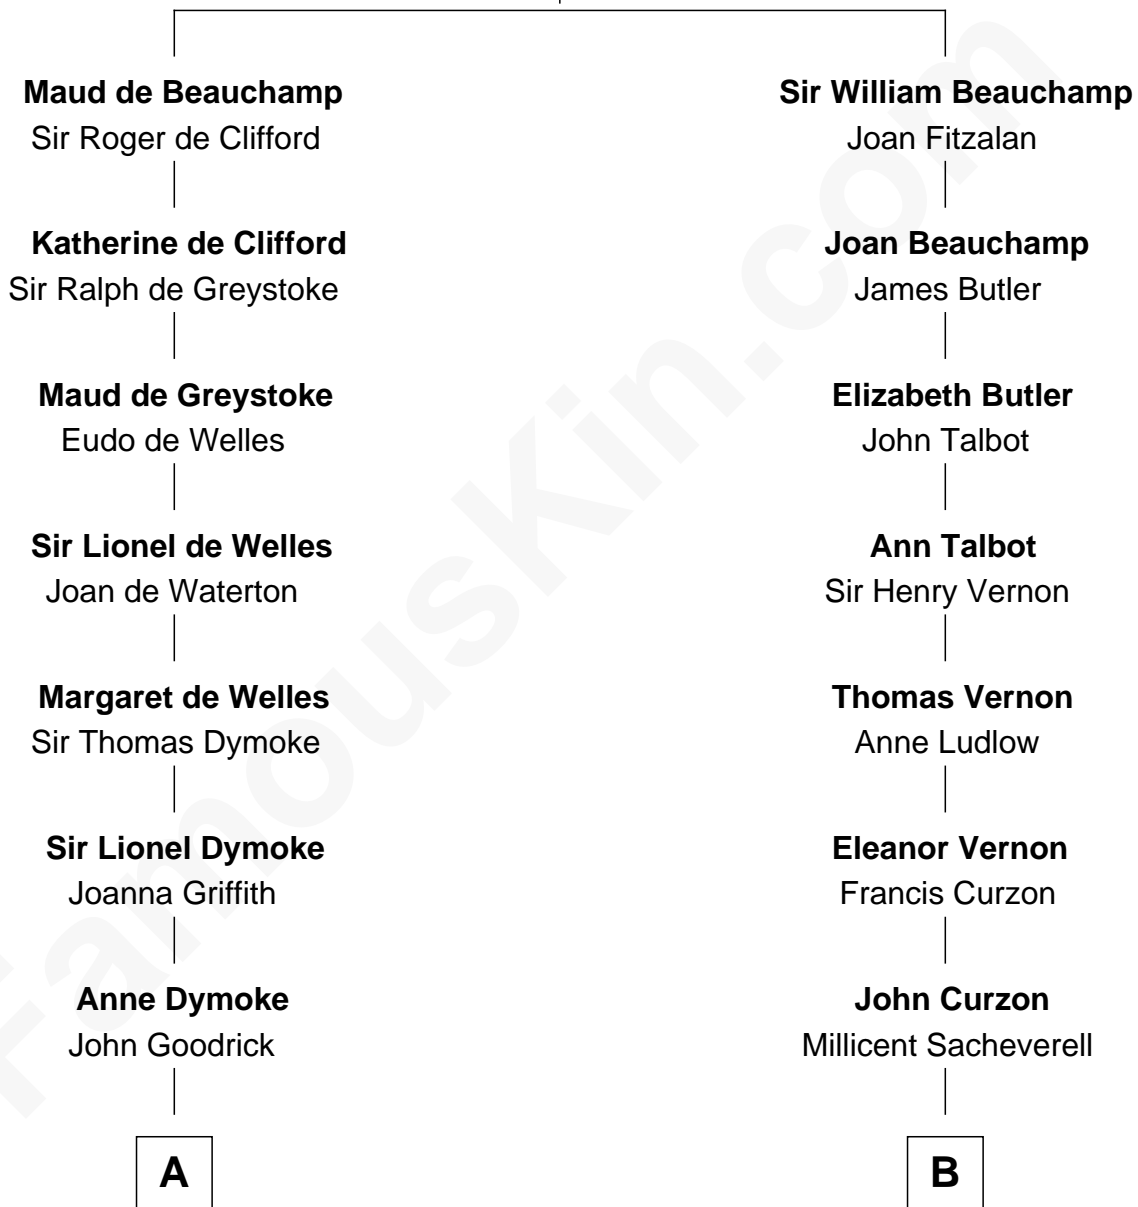

FamousKin.com Relationship Chart of

Ichabod Goodwin

27th Governor of New Hampshire

16th cousin 3 times removed of

Oliver Platt

Movie Actor

Sir Thomas de Beauchamp

Katherine de Mortimer

C

Eileen Burden
Walter Maynard

Sheila Maynard
Nicholas Platt

Oliver Platt
Movie Actor

FamousKin.com