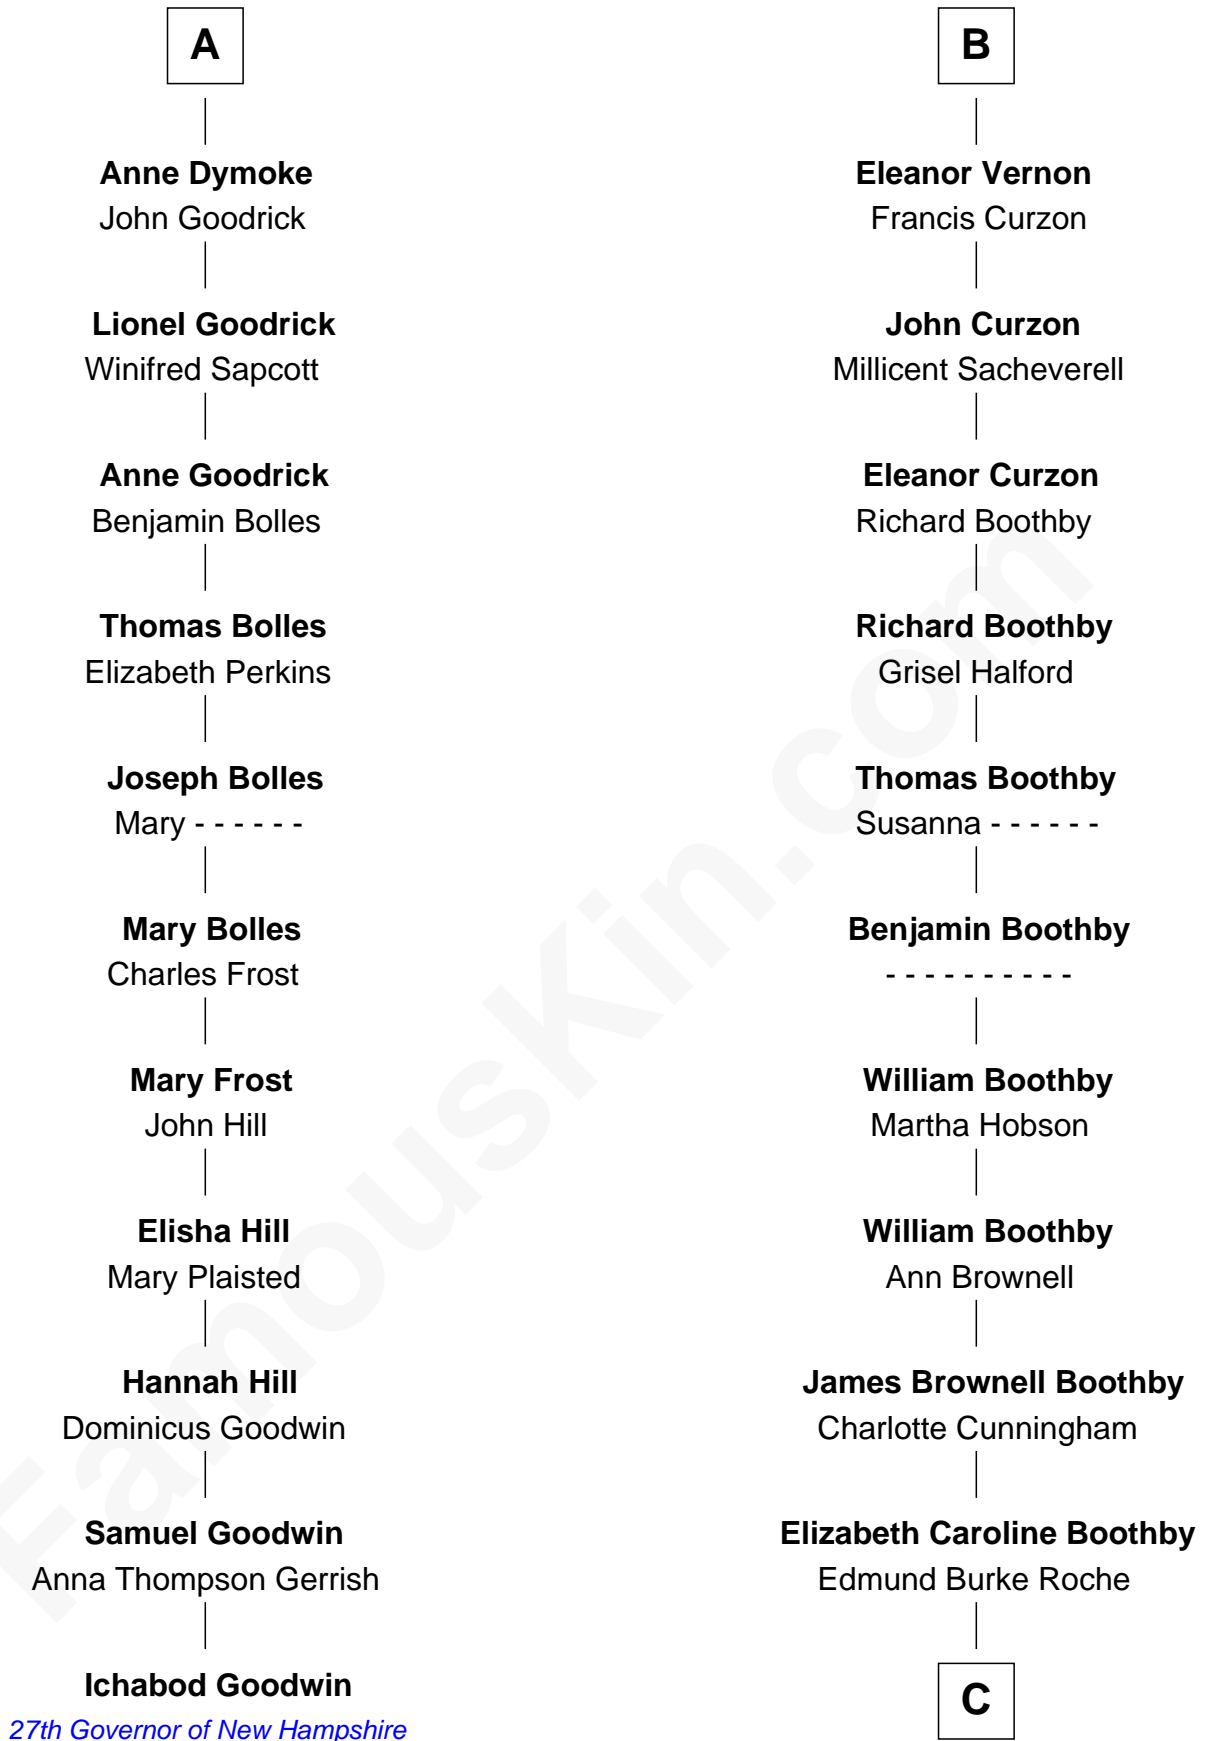

FamousKin.com

Relationship Chart of

Ichabod Goodwin

27th Governor of New Hampshire

17th cousin 4 times removed of

Oliver Platt

Movie Actor

Henry Plantagenet

Maud de Chaworth

C

James Boothby Burke Roche

Frances Eleanor Work

Cynthia Burke Roche

Arthur Scott Burden

Eileen Burden

Walter Maynard