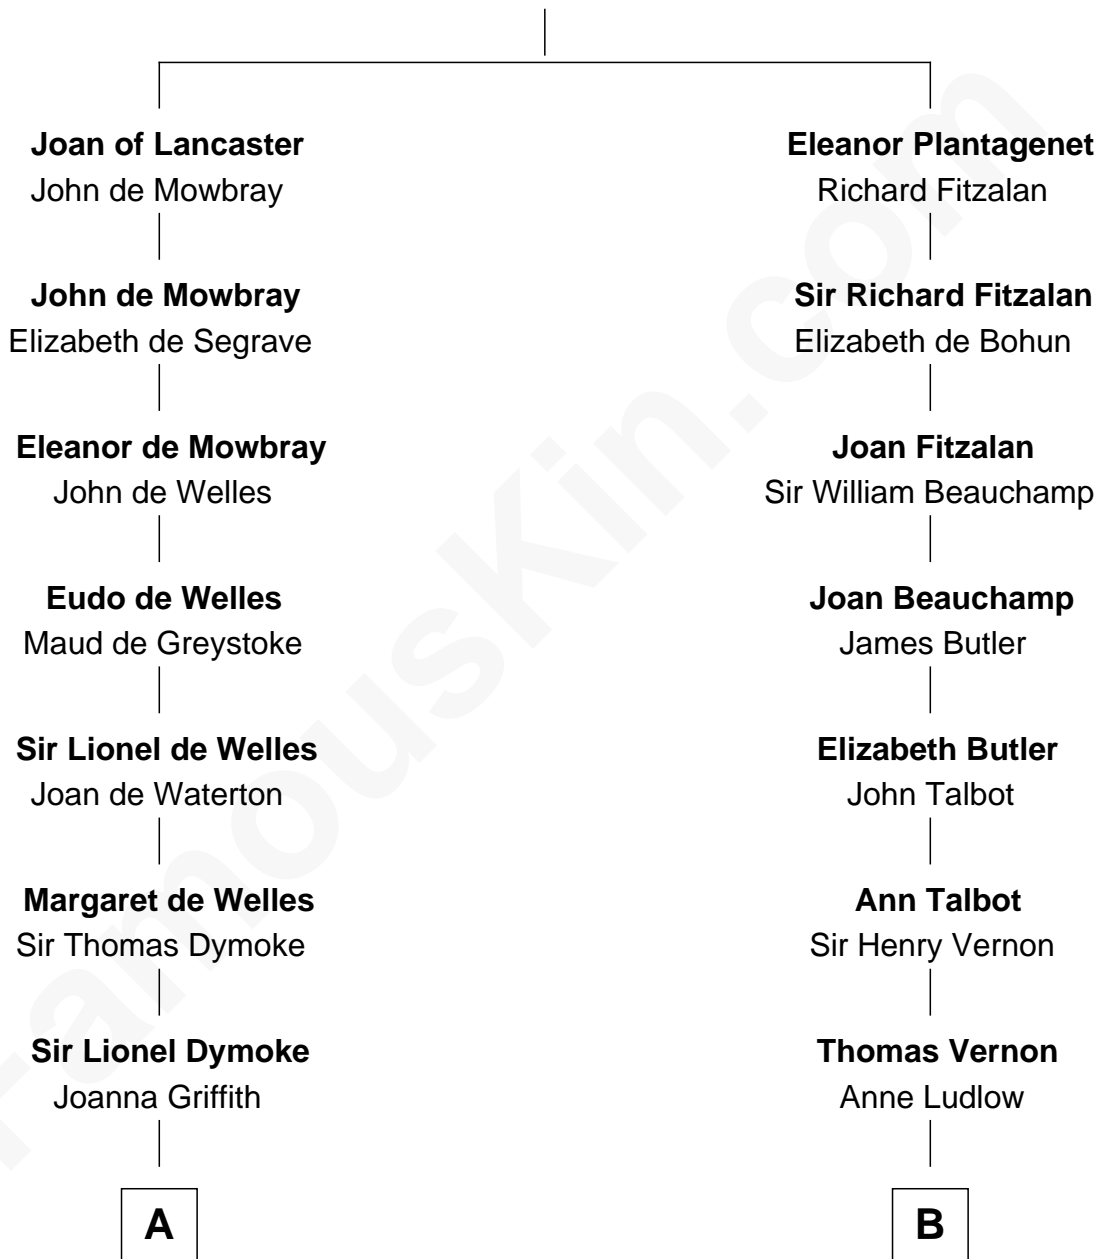

FamousKin.com

Relationship Chart of

Ichabod Goodwin

27th Governor of New Hampshire

17th cousin 4 times removed of

Oliver Platt

Movie Actor

Henry Plantagenet

Maud de Chaworth

C

James Boothby Burke Roche

Frances Eleanor Work

Cynthia Burke Roche

Arthur Scott Burden

Eileen Burden

Walter Maynard