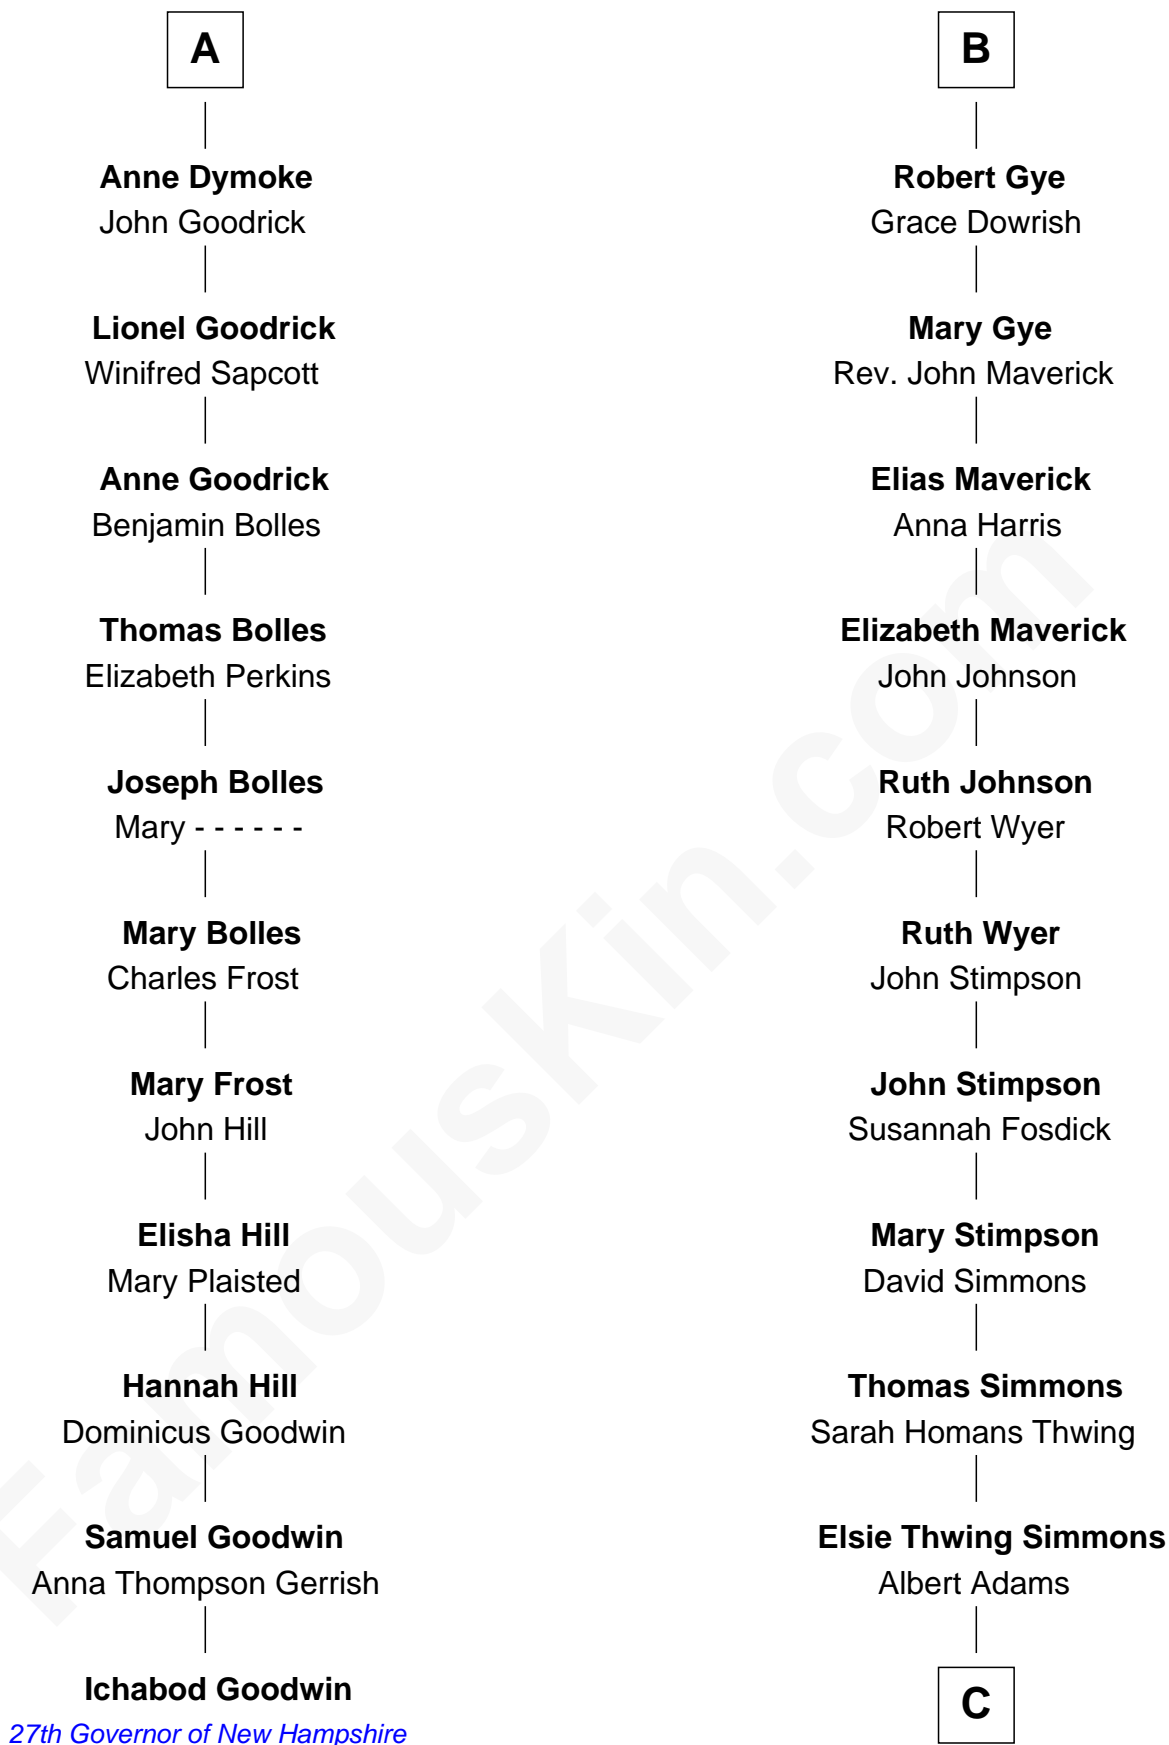

FamousKin.com Relationship Chart of

Ichabod Goodwin

27th Governor of New Hampshire

17th cousin 2 times removed of

Pete Seeger

American Folk Singer

Henry Plantagenet
Maud de Chaworth

C

Elsie Simmons Adams

Charles Louis Seeger

Charles Louis Seeger

Constance de Clyver Edson

Pete Seeger

American Folk Singer

FamousKin.com