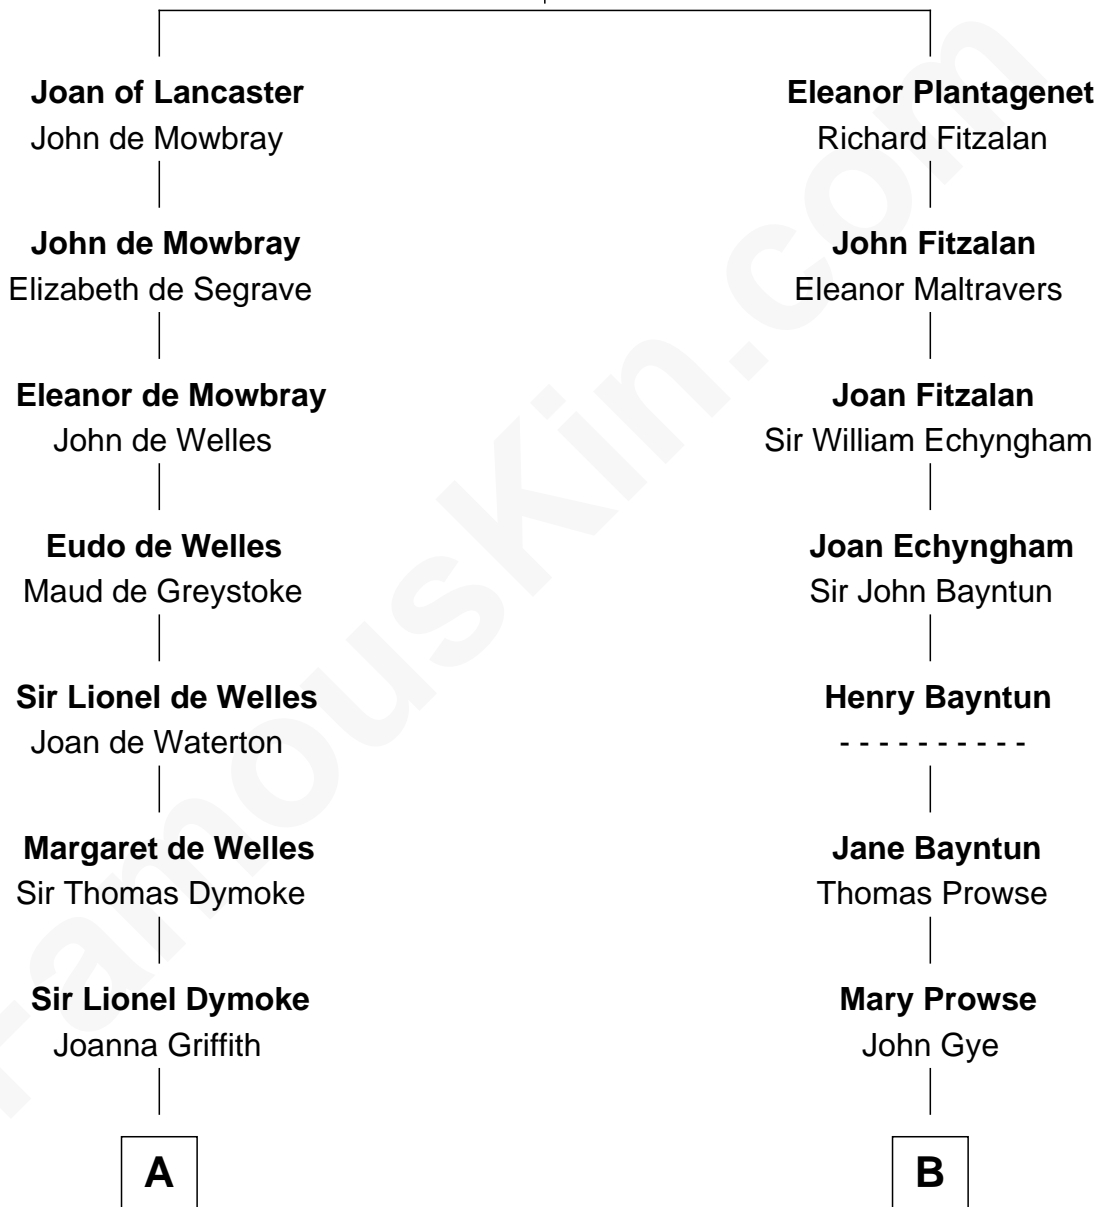

FamousKin.com Relationship Chart of

Ichabod Goodwin

27th Governor of New Hampshire

17th cousin 2 times removed of

Pete Seeger

American Folk Singer

Henry Plantagenet
Maud de Chaworth

C

Elsie Simmons Adams

Charles Louis Seeger

Charles Louis Seeger

Constance de Clyver Edson

Pete Seeger

American Folk Singer

FamousKin.com