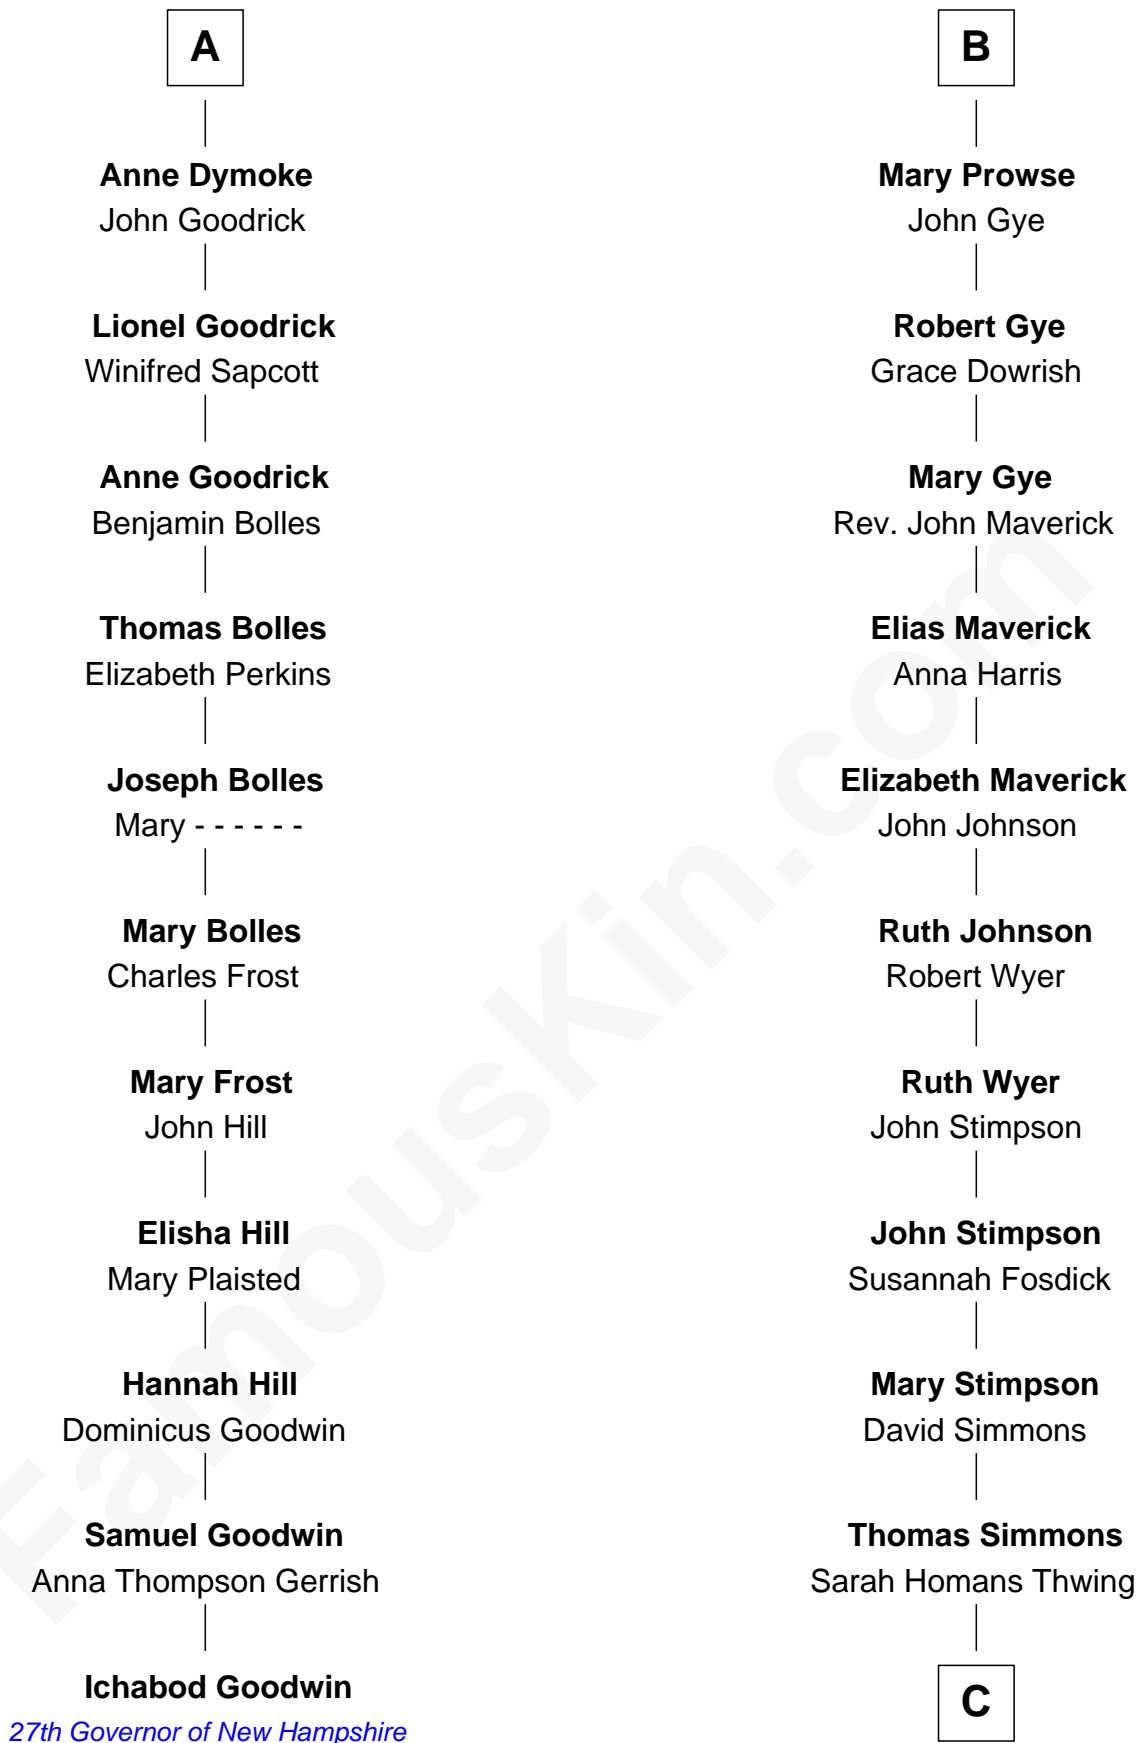

# FamousKin.com Relationship Chart of

**Ichabod Goodwin**

*27th Governor of New Hampshire*

**17th cousin 3 times removed of**

**Pete Seeger**

*American Folk Singer*

**Sir Maurice de Berkeley**

Eve la Zouche

**C**

**Elsie Thwing Simmons**

Albert Adams

**Elsie Simmons Adams**

Charles Louis Seeger

**Charles Louis Seeger**

Constance de Clyver Edson

**Pete Seeger**

*American Folk Singer*