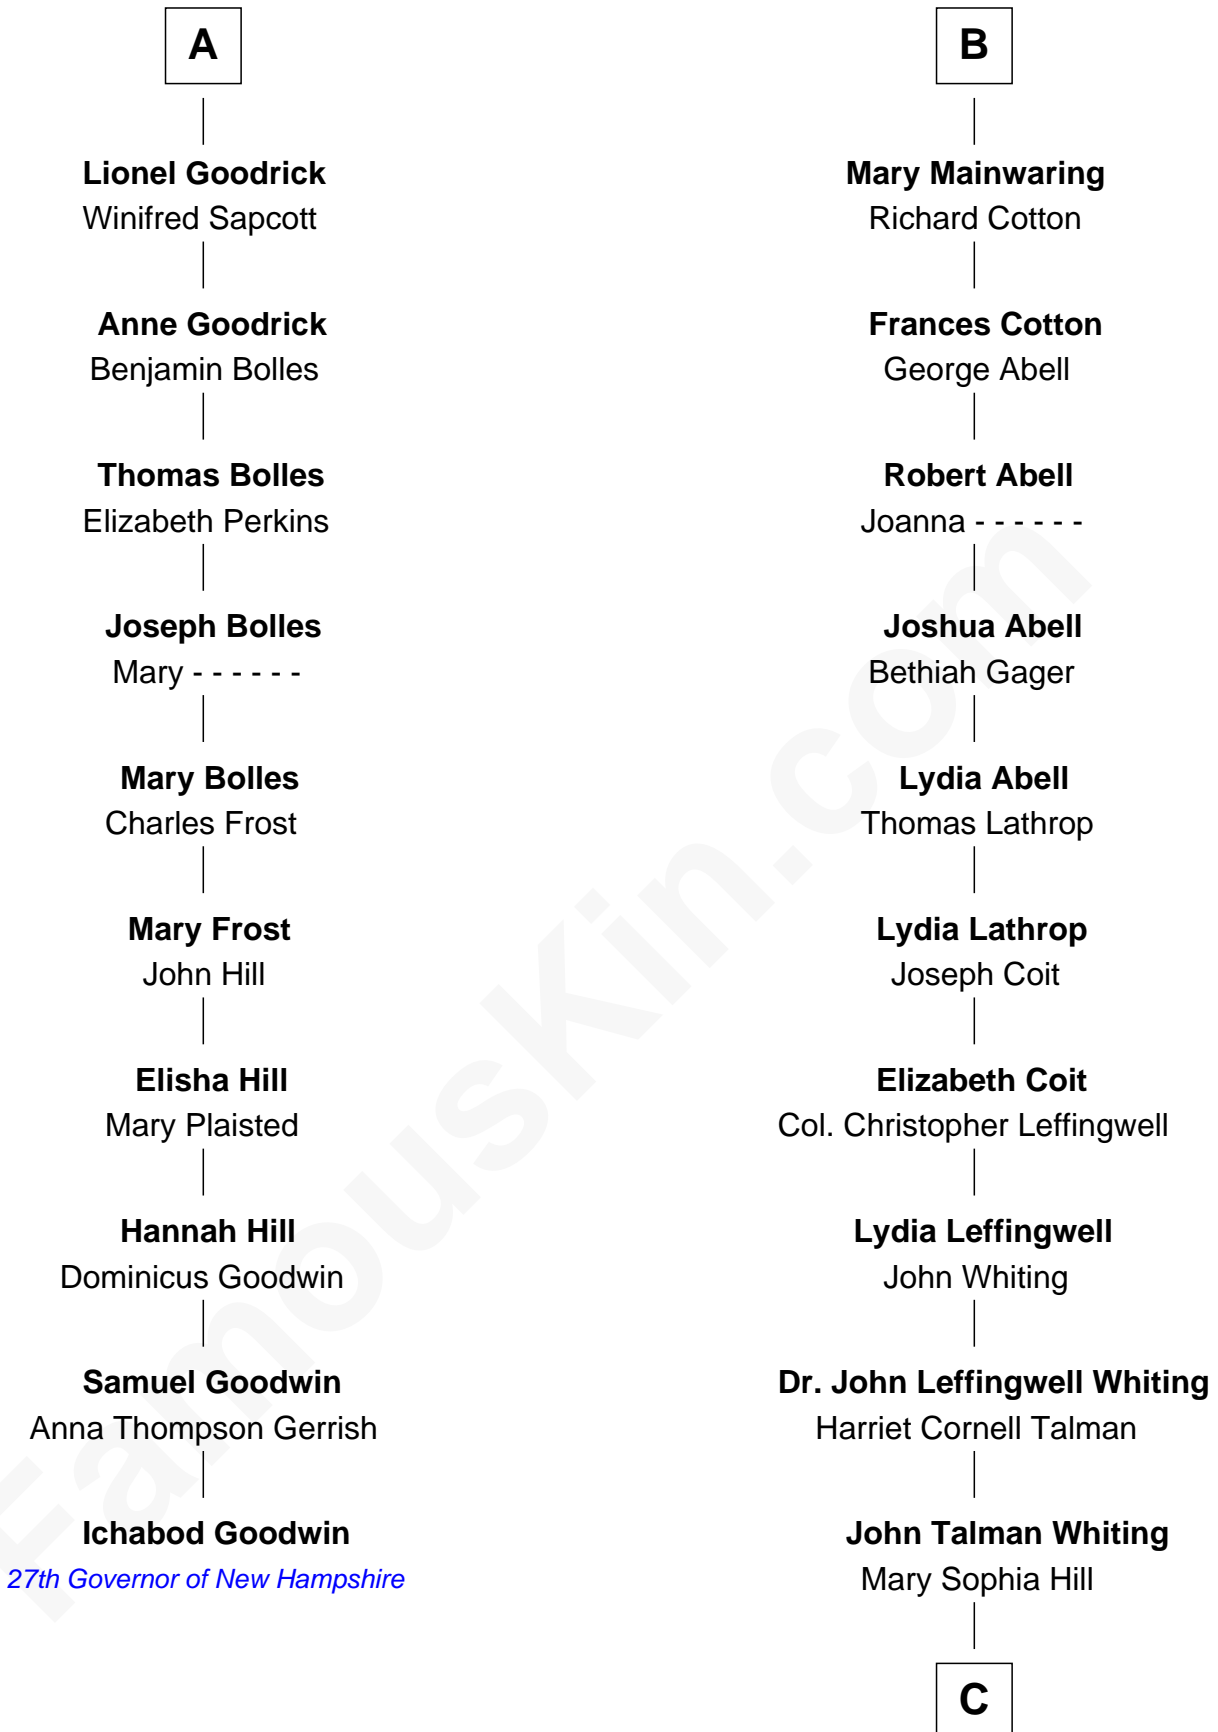

FamousKin.com Relationship Chart of

Ichabod Goodwin

27th Governor of New Hampshire

16th cousin 4 times removed of

Adlai Stevenson III

U.S. Senator from Illinois

Sir Thomas de Beauchamp

Katherine de Mortimer

C

|
Mary DeGama Whiting

William Borden

|
John Borden

Ellen Wallace Waller

|
Ellen Borden

Adlai Ewing Stevenson

|
Adlai Stevenson III