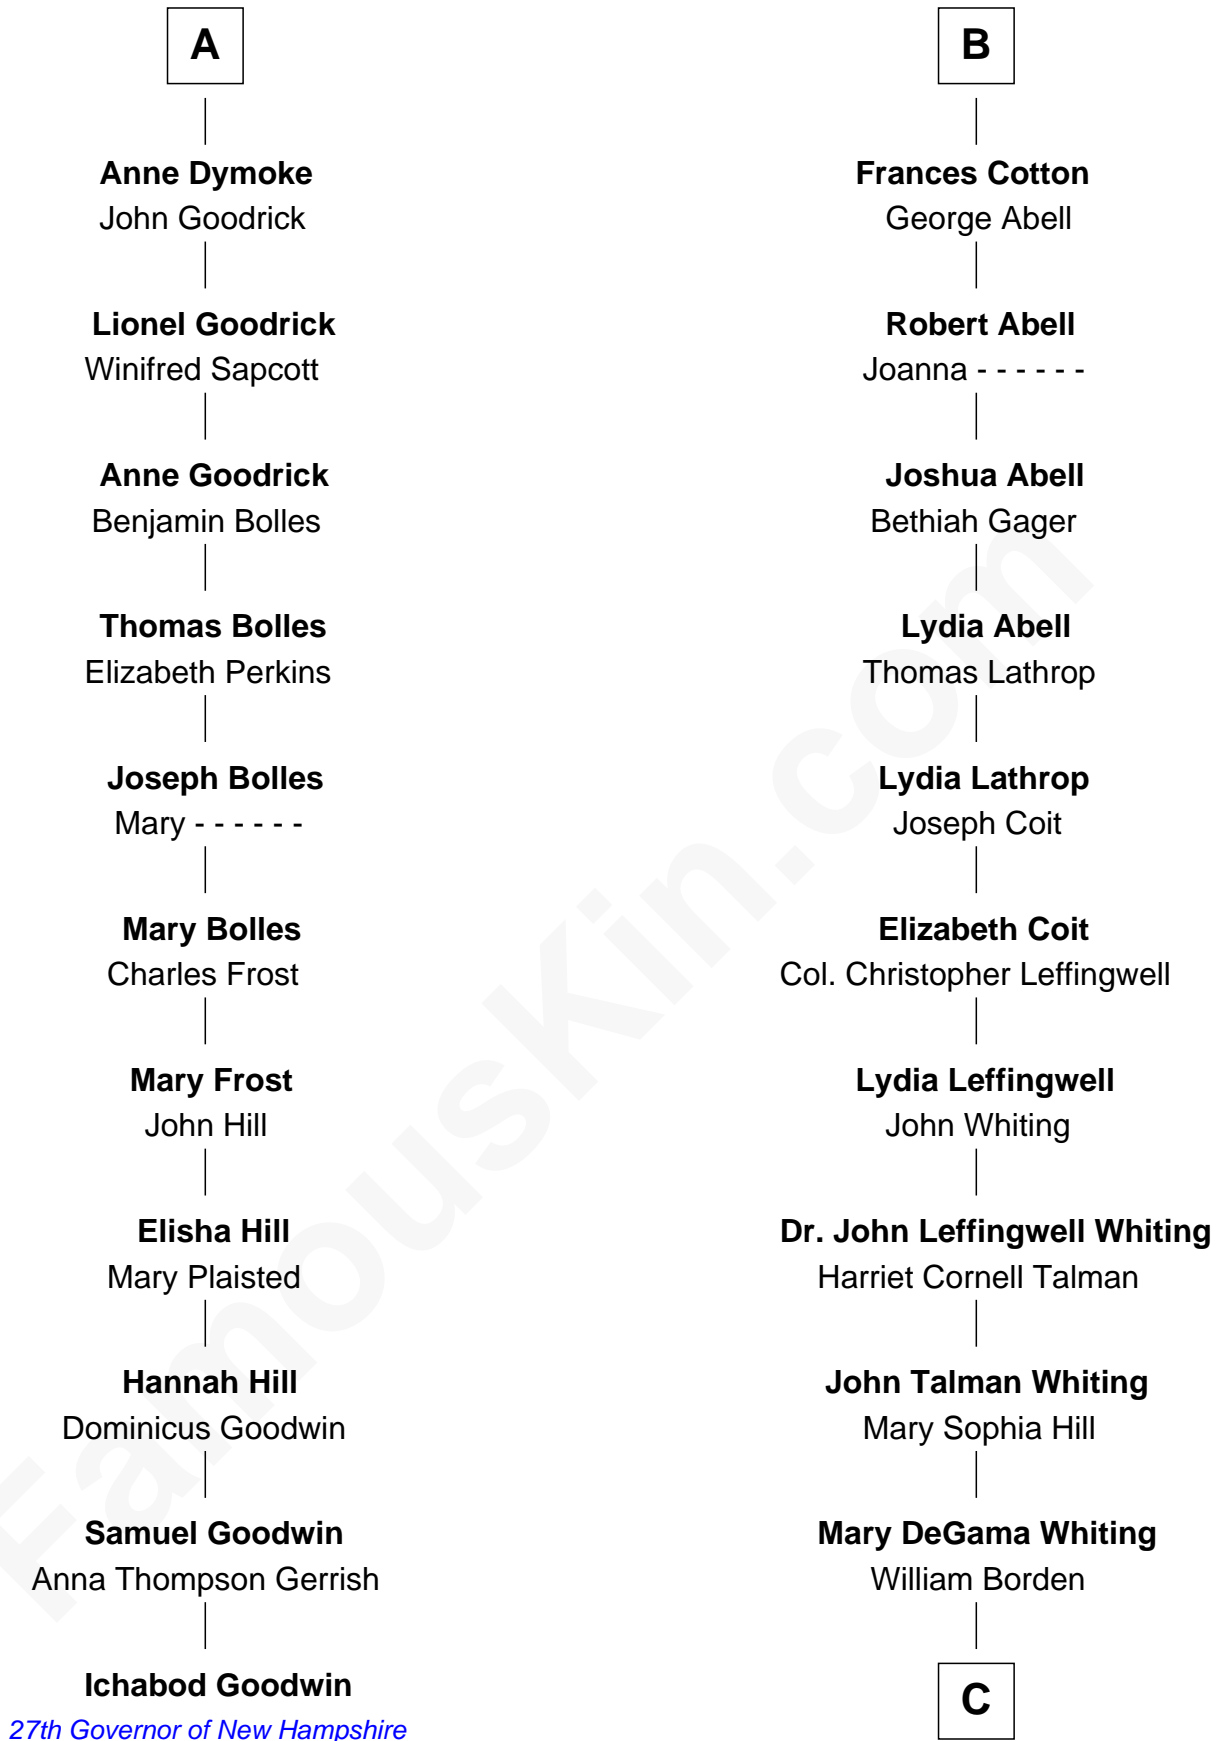

FamousKin.com Relationship Chart of

Ichabod Goodwin

27th Governor of New Hampshire

17th cousin 2 times removed of

Adlai Stevenson III

U.S. Senator from Illinois

Sir Maurice de Berkeley

Eve la Zouche

C

John Borden

Ellen Wallace Waller

Ellen Borden

Adlai Ewing Stevenson

Adlai Stevenson III

U.S. Senator from Illinois

FamousKin.com