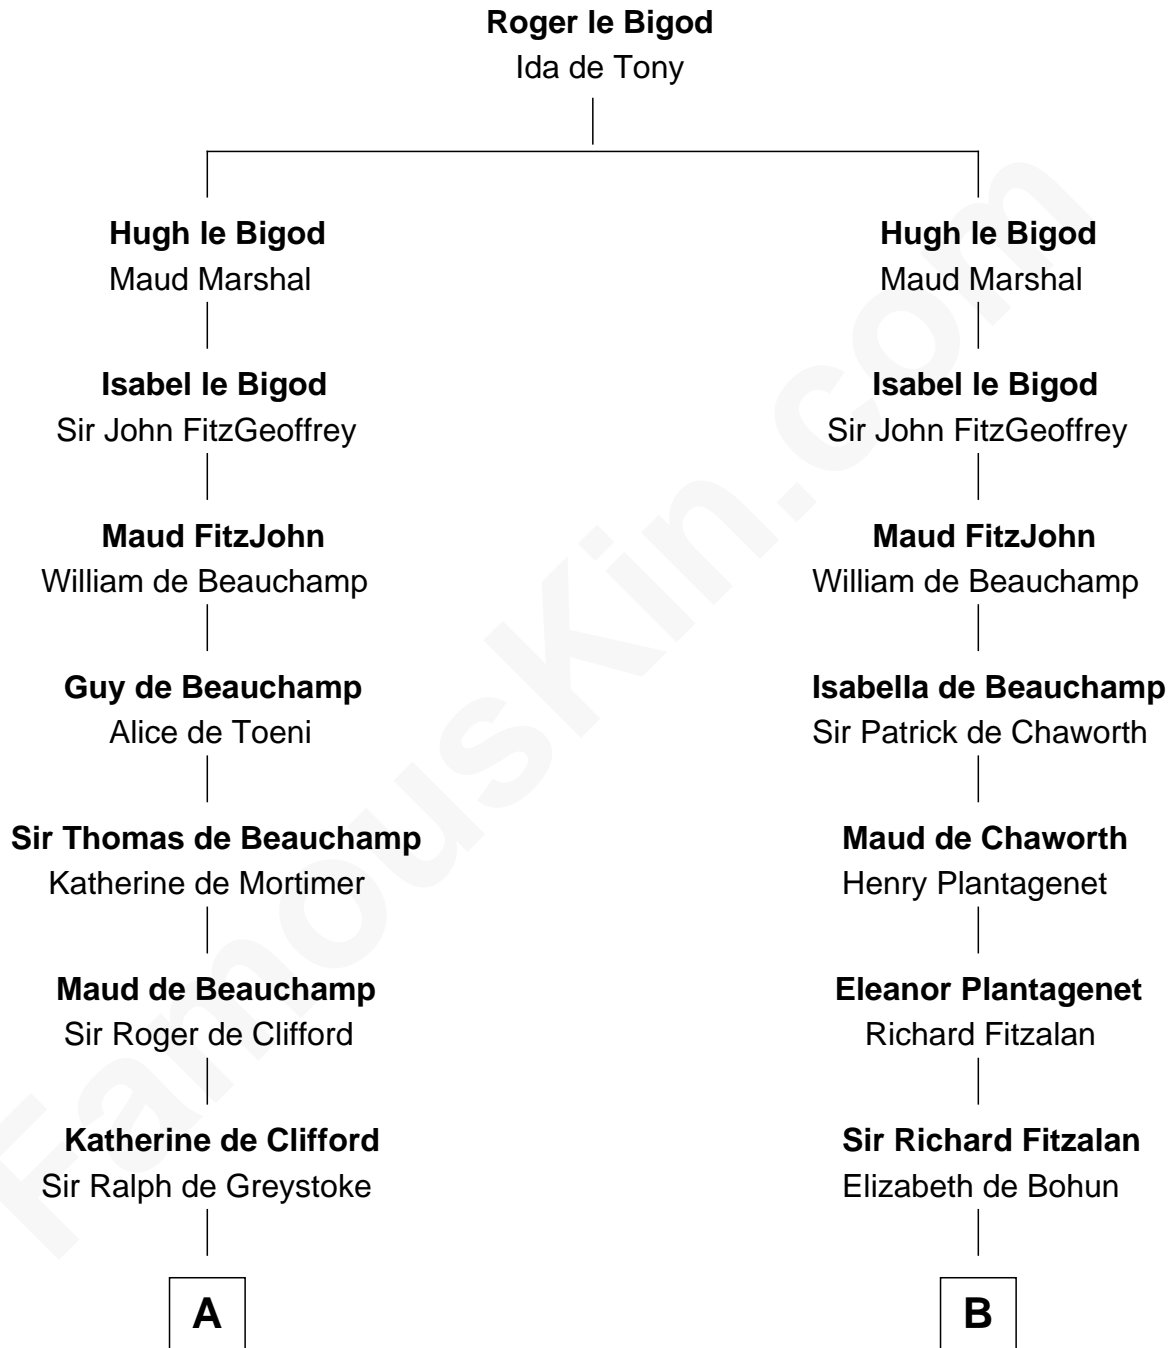

FamousKin.com

Relationship Chart of

Ichabod Goodwin

27th Governor of New Hampshire

19th cousin 2 times removed of

Henry Lee III

9th Governor of Virginia

C

Mary Frost

John Hill

Elisha Hill

Mary Plaisted

Hannah Hill

Dominicus Goodwin

Samuel Goodwin

Anna Thompson Gerrish

Ichabod Goodwin

27th Governor of New Hampshire

D

Henry Lee

Mary Bland

Col. Henry Lee

Lucy Grymes

Henry Lee III

Light-Horse Harry