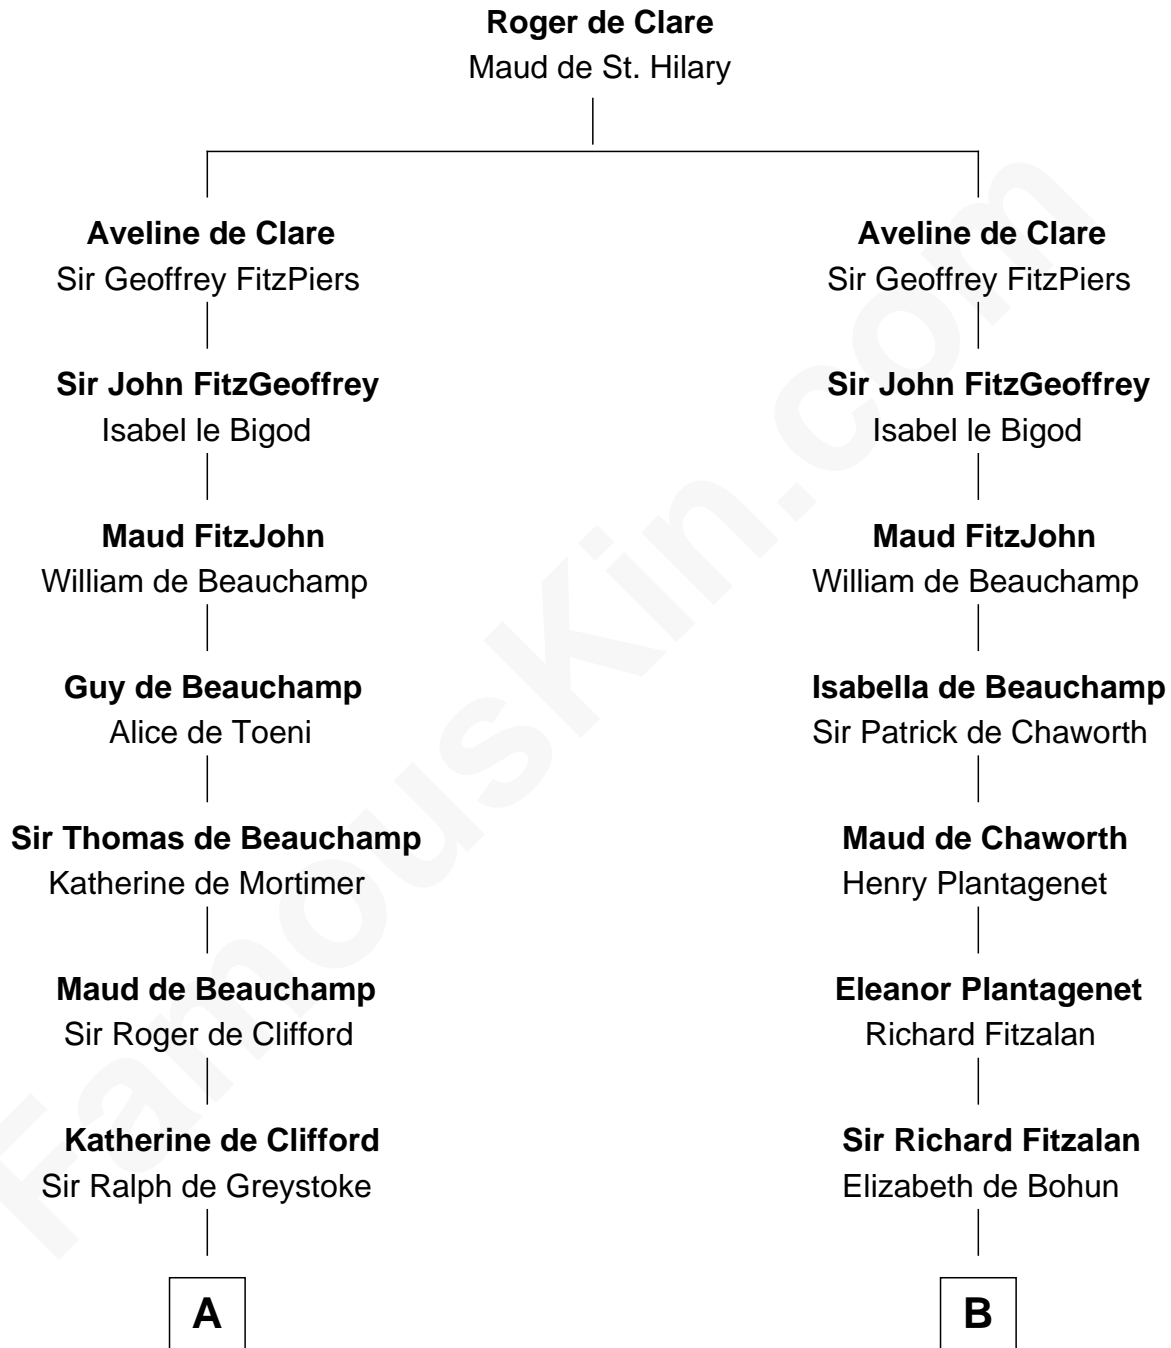

# FamousKin.com Relationship Chart of

**Ichabod Goodwin**

*27th Governor of New Hampshire*

**19th cousin 2 times removed of**

**Henry Lee III**

*9th Governor of Virginia*

**C**

**Mary Frost**

John Hill

**Elisha Hill**

Mary Plaisted

**Hannah Hill**

Dominicus Goodwin

**Samuel Goodwin**

Anna Thompson Gerrish

**Ichabod Goodwin**

*27th Governor of New Hampshire*

**D**

**Henry Lee**

Mary Bland

**Col. Henry Lee**

Lucy Grymes

**Henry Lee III**

*Light-Horse Harry*