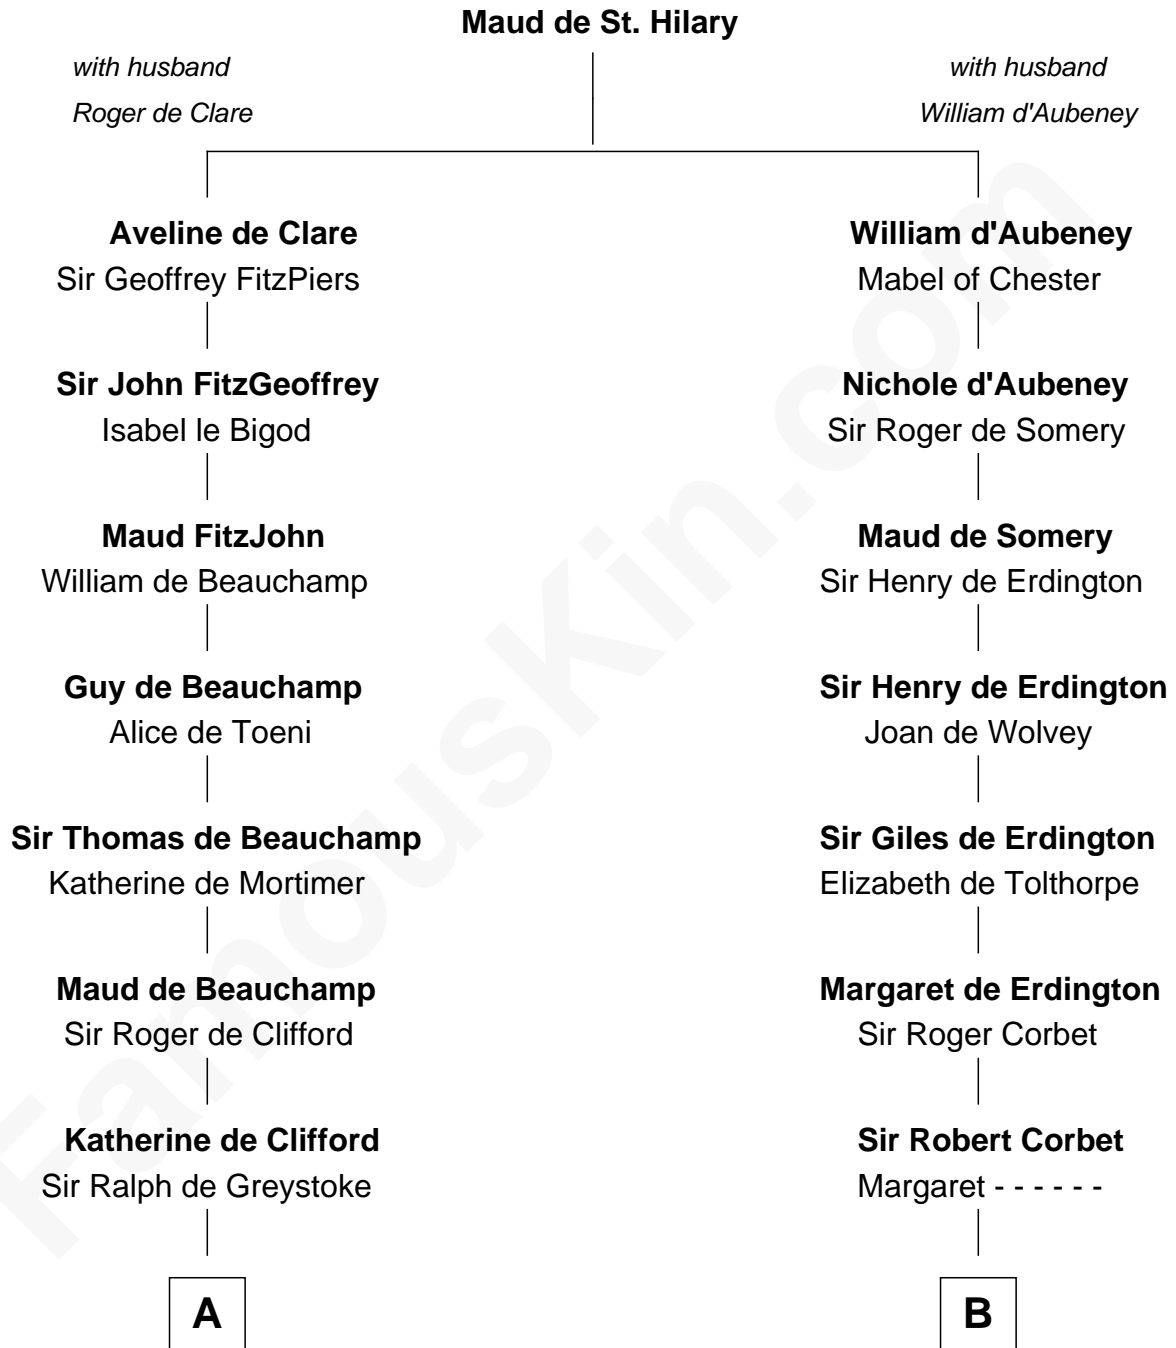

# FamousKin.com Relationship Chart of

**Ichabod Goodwin**

*27th Governor of New Hampshire*

**19th cousin 2 times removed of**

**Henry Lee III**

*9th Governor of Virginia*

**C**

**Mary Frost**

John Hill

**Elisha Hill**

Mary Plaisted

**Hannah Hill**

Dominicus Goodwin

**Samuel Goodwin**

Anna Thompson Gerrish

**Ichabod Goodwin**

*27th Governor of New Hampshire*

**D**

**Henry Lee**

Mary Bland

**Col. Henry Lee**

Lucy Grymes

**Henry Lee III**

*Light-Horse Harry*