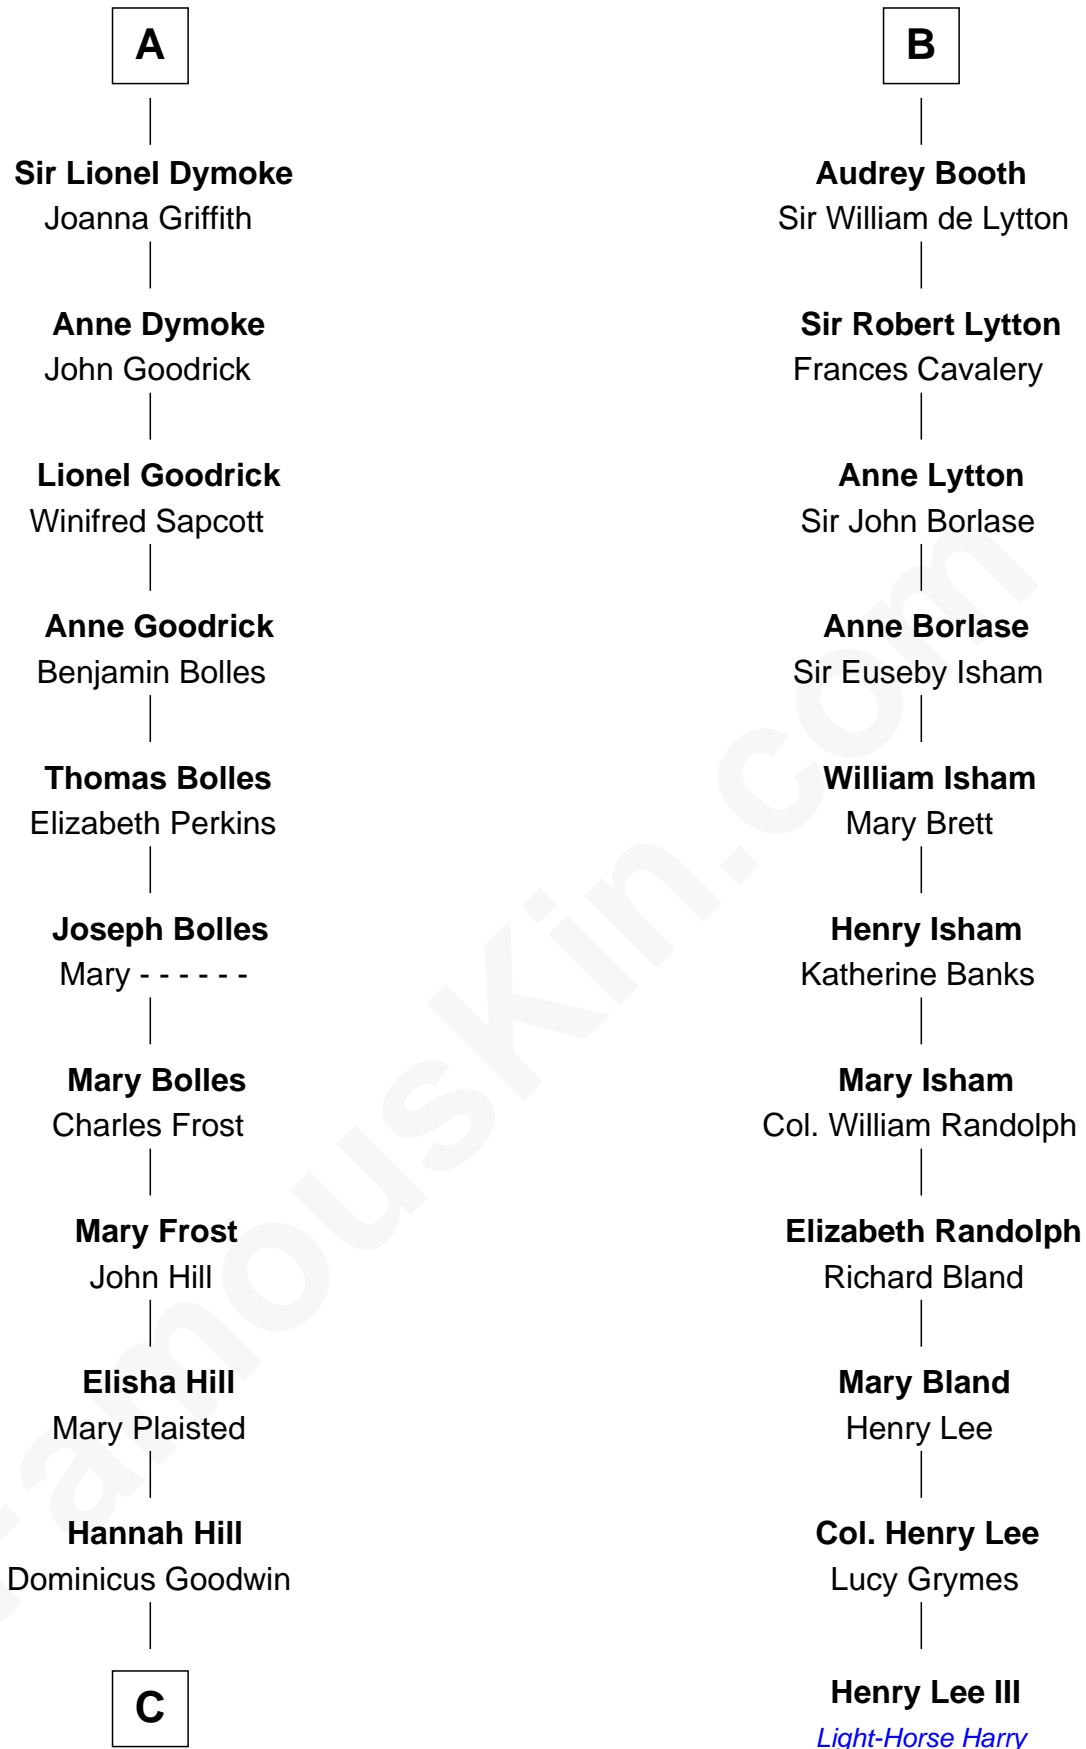

FamousKin.com Relationship Chart of

Ichabod Goodwin

27th Governor of New Hampshire

17th cousin 1 time removed of

Henry Lee III

9th Governor of Virginia

Eudo la Zouche
Milicent de Cantilupe

Eve la Zouche
Sir Maurice de Berkeley

Isabel de Berkeley
Sir Robert de Clifford

Sir Roger de Clifford
Maud de Beauchamp

Katherine de Clifford
Sir Ralph de Greystoke

Maud de Greystoke
Eudo de Welles

Sir Lionel de Welles
Joan de Waterton

Margaret de Welles
Sir Thomas Dymoke

A

Sir William la Zouche
Maud Lovel

Milicent la Zouche
Sir William Deincourt

Margaret Deincourt
Sir Robert de Tibetot

Elizabeth de Tibetot
Sir Philip le Despencer

Margery Despencer
Sir Roger Wentworth

Margaret Wentworth
Sir William Hopton

Margaret Hopton
Sir Philip Booth

B

C

—
Samuel Goodwin
Anna Thompson Gerrish

—
Ichabod Goodwin
27th Governor of New Hampshire

FamousKin.com