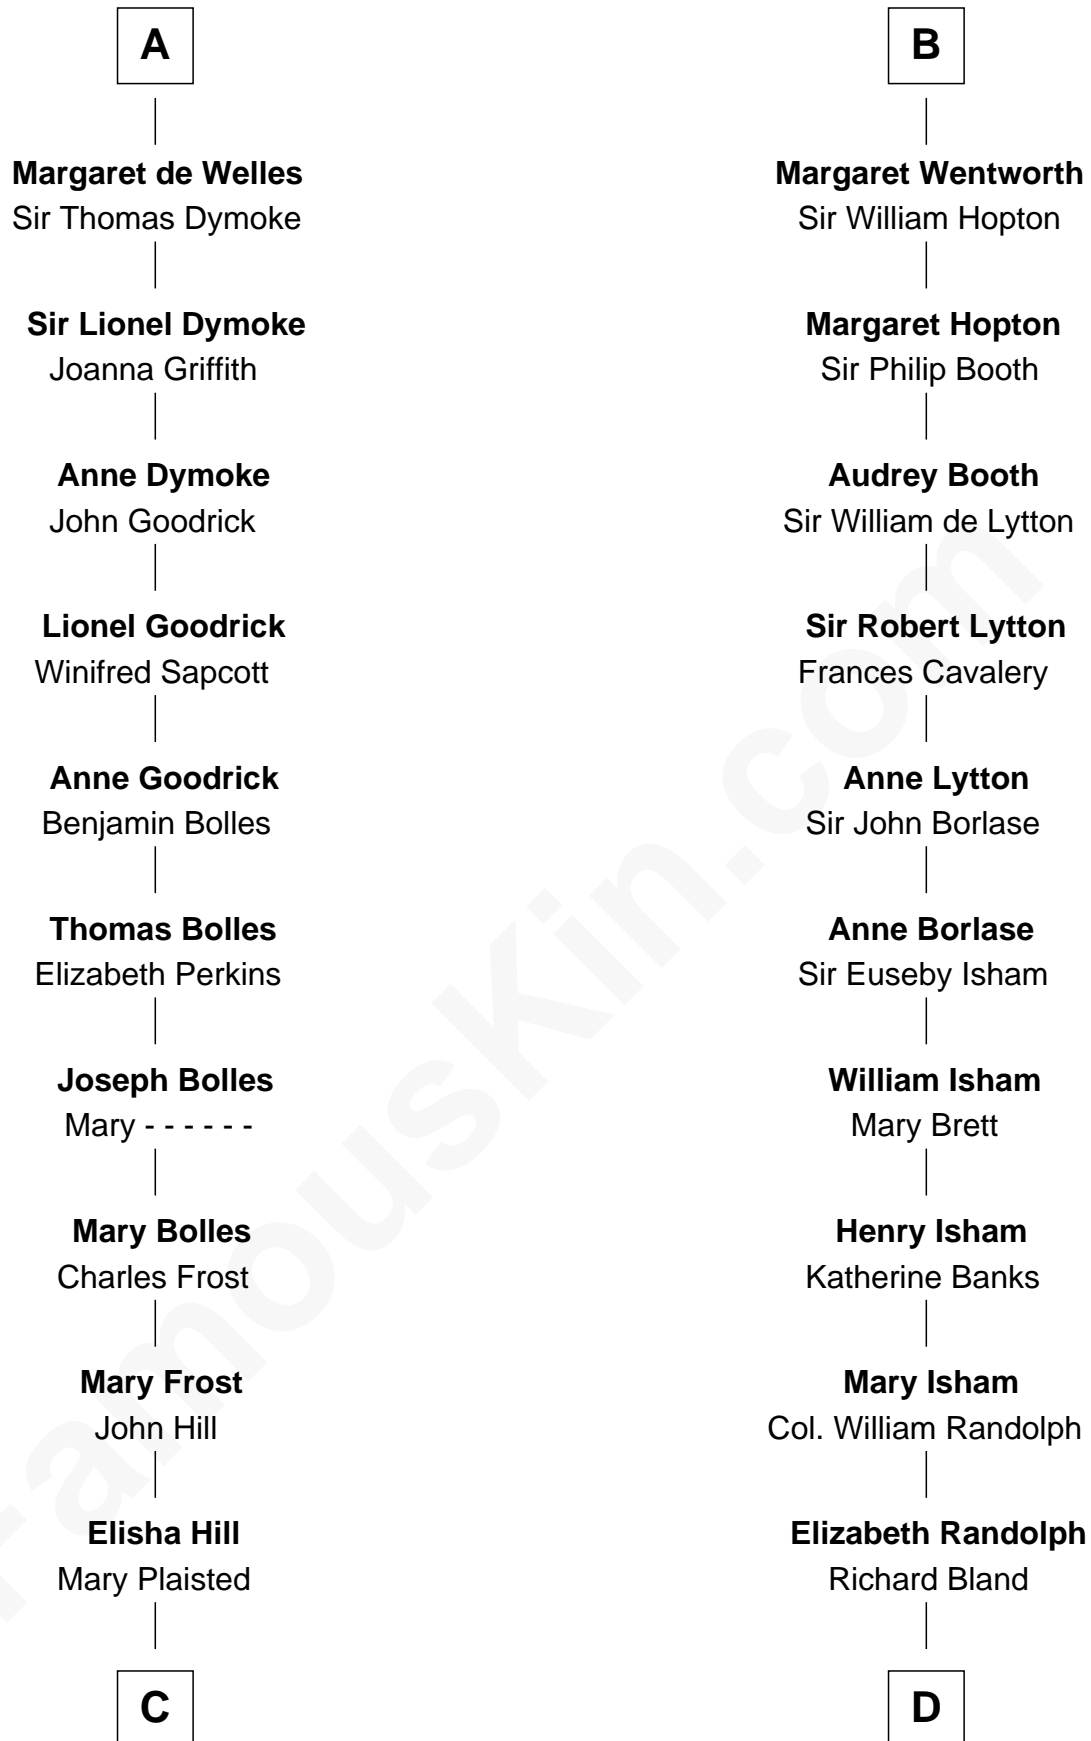

FamousKin.com Relationship Chart of

Ichabod Goodwin

27th Governor of New Hampshire

19th cousin of

Henry Lee III

9th Governor of Virginia

Sir William de Ferrers

*with wife
Margaret de Quincy*

John Deincourt

Sir Roger de Clifford
Maud de Beauchamp

Sir William Deincourt
Milicent la Zouche

Katherine de Clifford
Sir Ralph de Greystoke

Margaret Deincourt
Sir Robert de Tibetot

Maud de Greystoke
Eudo de Welles

Elizabeth de Tibetot
Sir Philip le Despencer

Sir Lionel de Welles
Joan de Waterton

Margery Despencer
Sir Roger Wentworth

A

B

C

Hannah Hill
Dominicus Goodwin

Samuel Goodwin
Anna Thompson Gerrish