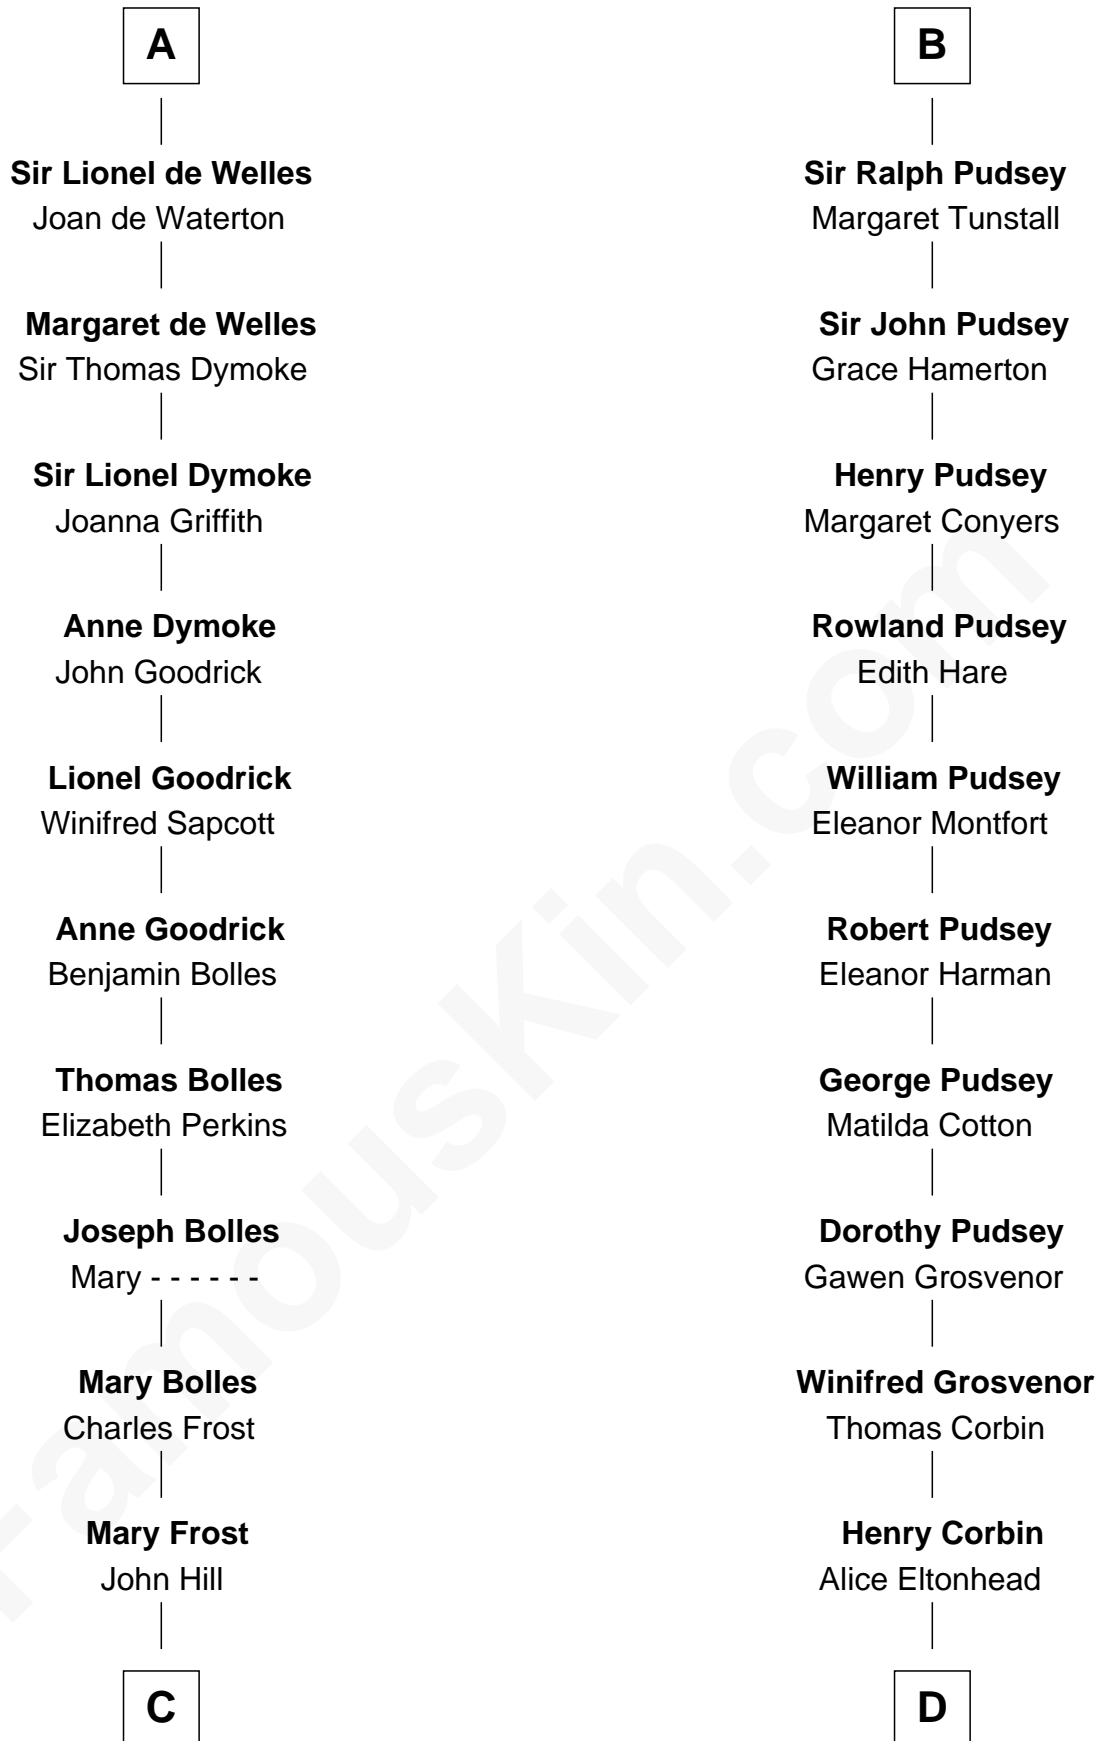

# FamousKin.com Relationship Chart of

**Ichabod Goodwin**

*27th Governor of New Hampshire*

**20th cousin 1 time removed of**

**General Robert E. Lee**

*Confederate Army - U.S. Civil War*

**C**

**Elisha Hill**

Mary Plaisted

**Hannah Hill**

Dominicus Goodwin

**Samuel Goodwin**

Anna Thompson Gerrish

**Ichabod Goodwin**

*27th Governor of New Hampshire*

**D**

**Laetitia Corbin**

Richard Lee

**Henry Lee**

Mary Bland

**Col. Henry Lee**

Lucy Grymes

**Maj. Gen. Henry Lee**

Anne Hill Carter