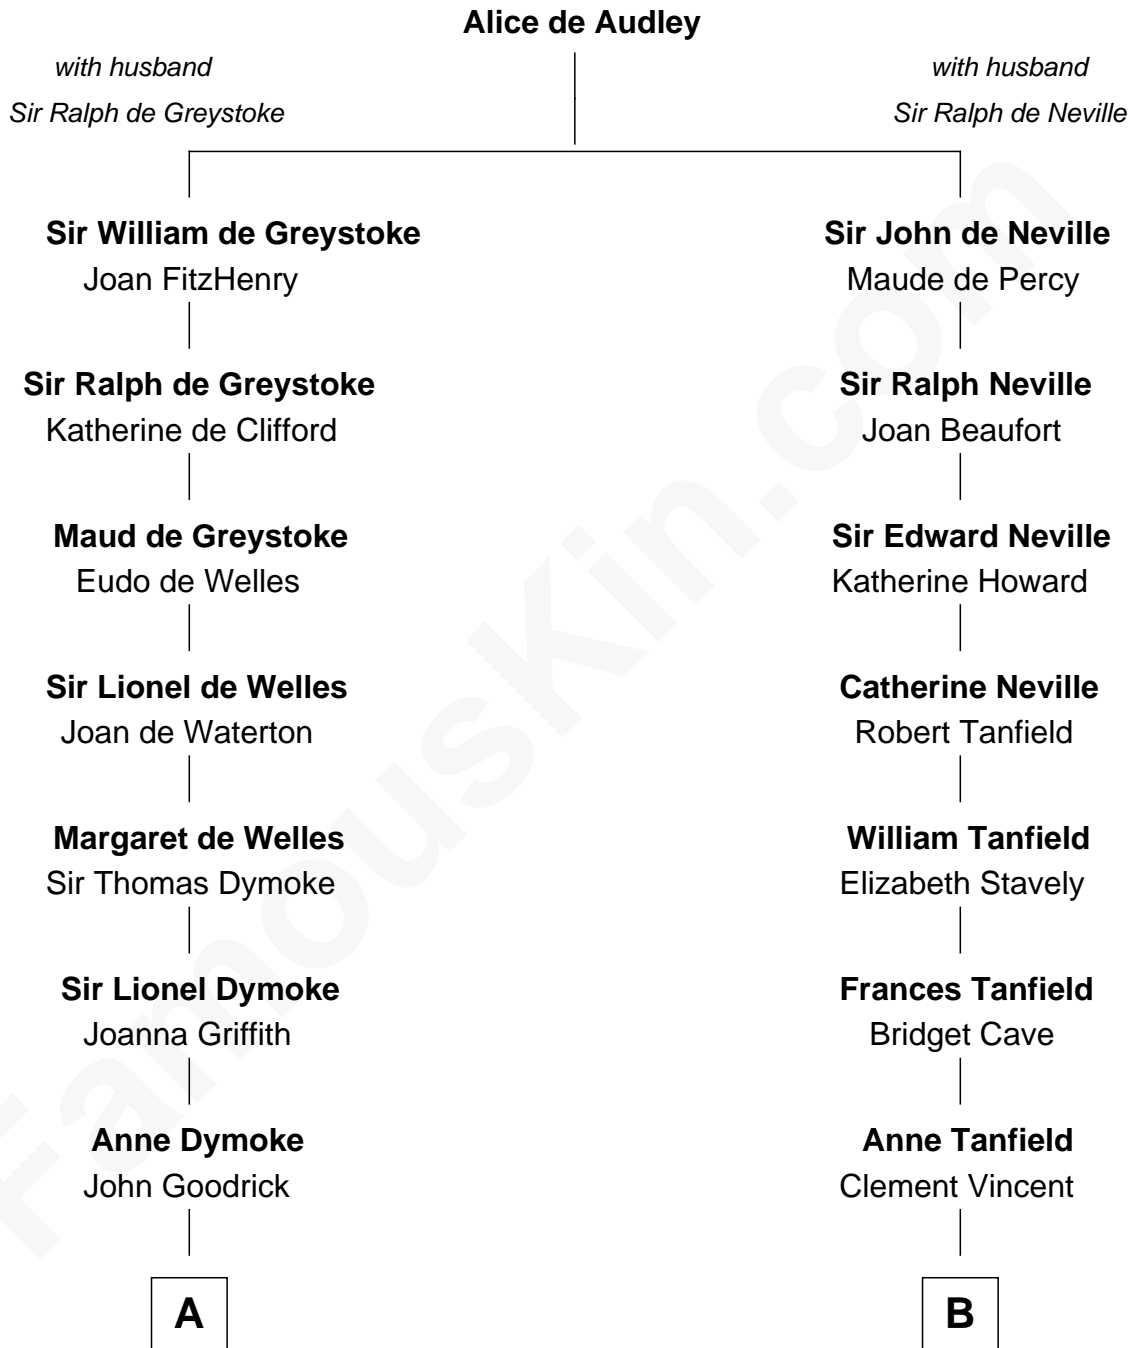

# FamousKin.com Relationship Chart of

**Ichabod Goodwin**

*27th Governor of New Hampshire*

15th cousin 1 time removed of

**General Robert E. Lee**

*Confederate Army - U.S. Civil War*

**A**

**Lionel Goodrick**

Winifred Sappcott

**Anne Goodrick**

Benjamin Bolles

**Thomas Bolles**

Elizabeth Perkins

**Joseph Bolles**

Mary - - - - -

**Mary Bolles**

Charles Frost

**Mary Frost**

John Hill

**Elisha Hill**

Mary Plaisted

**Hannah Hill**

Dominicus Goodwin

**Samuel Goodwin**

Anna Thompson Gerrish

**Ichabod Goodwin**

*27th Governor of New Hampshire*

**B**

**Elizabeth Vincent**

Richard Lane

**Dorothy Lane**

William Randolph