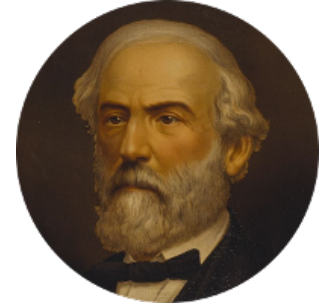

FamousKin.com Relationship Chart of

Ichabod Goodwin

27th Governor of New Hampshire

19th cousin 1 time removed of

General Robert E. Lee

Confederate Army - U.S. Civil War

C

Elisha Hill
Mary Plaisted

Hannah Hill
Dominicus Goodwin

Samuel Goodwin
Anna Thompson Gerrish

Ichabod Goodwin
27th Governor of New Hampshire

D

Col. Henry Lee
Lucy Grymes

Maj. Gen. Henry Lee
Anne Hill Carter

General Robert E. Lee
Confederate Army - U.S. Civil War