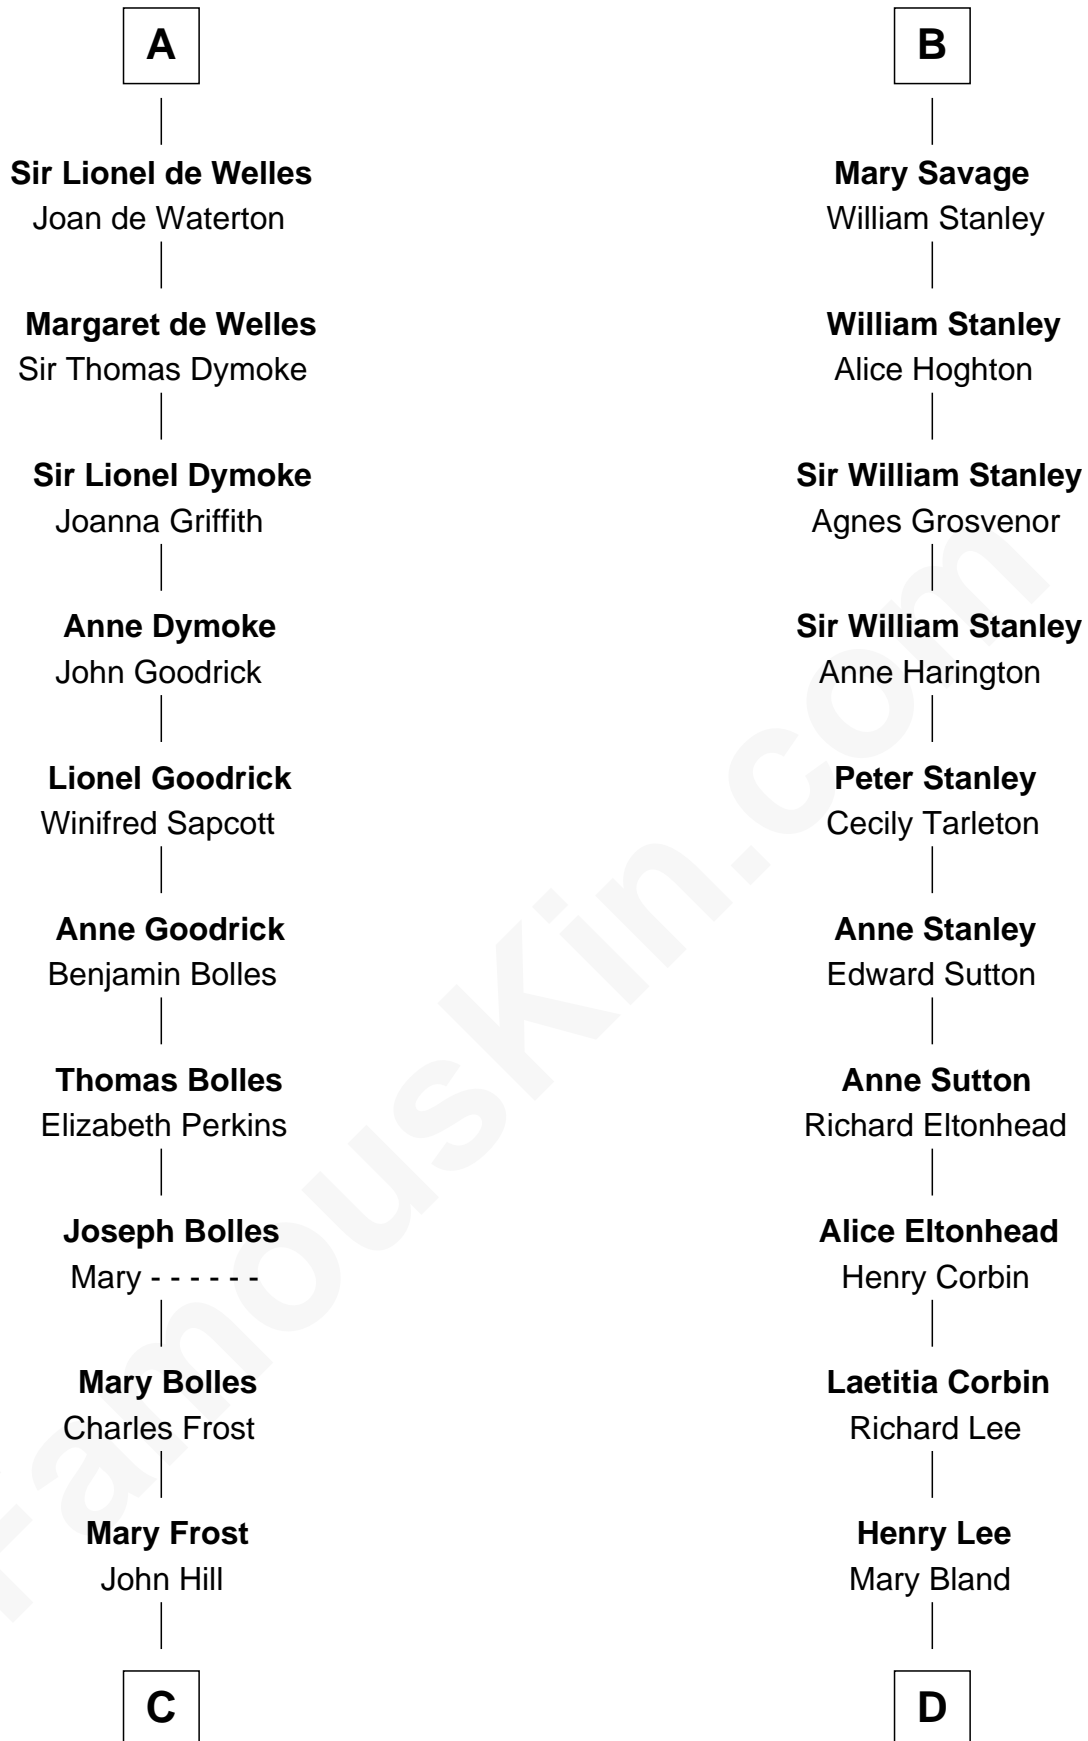

FamousKin.com Relationship Chart of

Ichabod Goodwin

27th Governor of New Hampshire

19th cousin 1 time removed of

General Robert E. Lee

Confederate Army - U.S. Civil War

C

Elisha Hill
Mary Plaisted

Hannah Hill
Dominicus Goodwin

Samuel Goodwin
Anna Thompson Gerrish

Ichabod Goodwin
27th Governor of New Hampshire

D

Col. Henry Lee
Lucy Grymes

Maj. Gen. Henry Lee
Anne Hill Carter

General Robert E. Lee
Confederate Army - U.S. Civil War