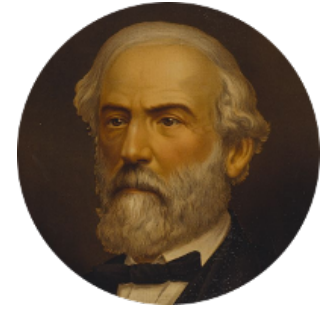

# FamousKin.com Relationship Chart of

**Ichabod Goodwin**

*27th Governor of New Hampshire*

19th cousin 1 time removed of

**General Robert E. Lee**

*Confederate Army - U.S. Civil War*

**C**

**Hannah Hill**  
Dominicus Goodwin

**Samuel Goodwin**  
Anna Thompson Gerrish

**Ichabod Goodwin**  
*27th Governor of New Hampshire*

**D**

**Mary Bland**  
Henry Lee

**Col. Henry Lee**  
Lucy Grymes

**Maj. Gen. Henry Lee**  
Anne Hill Carter