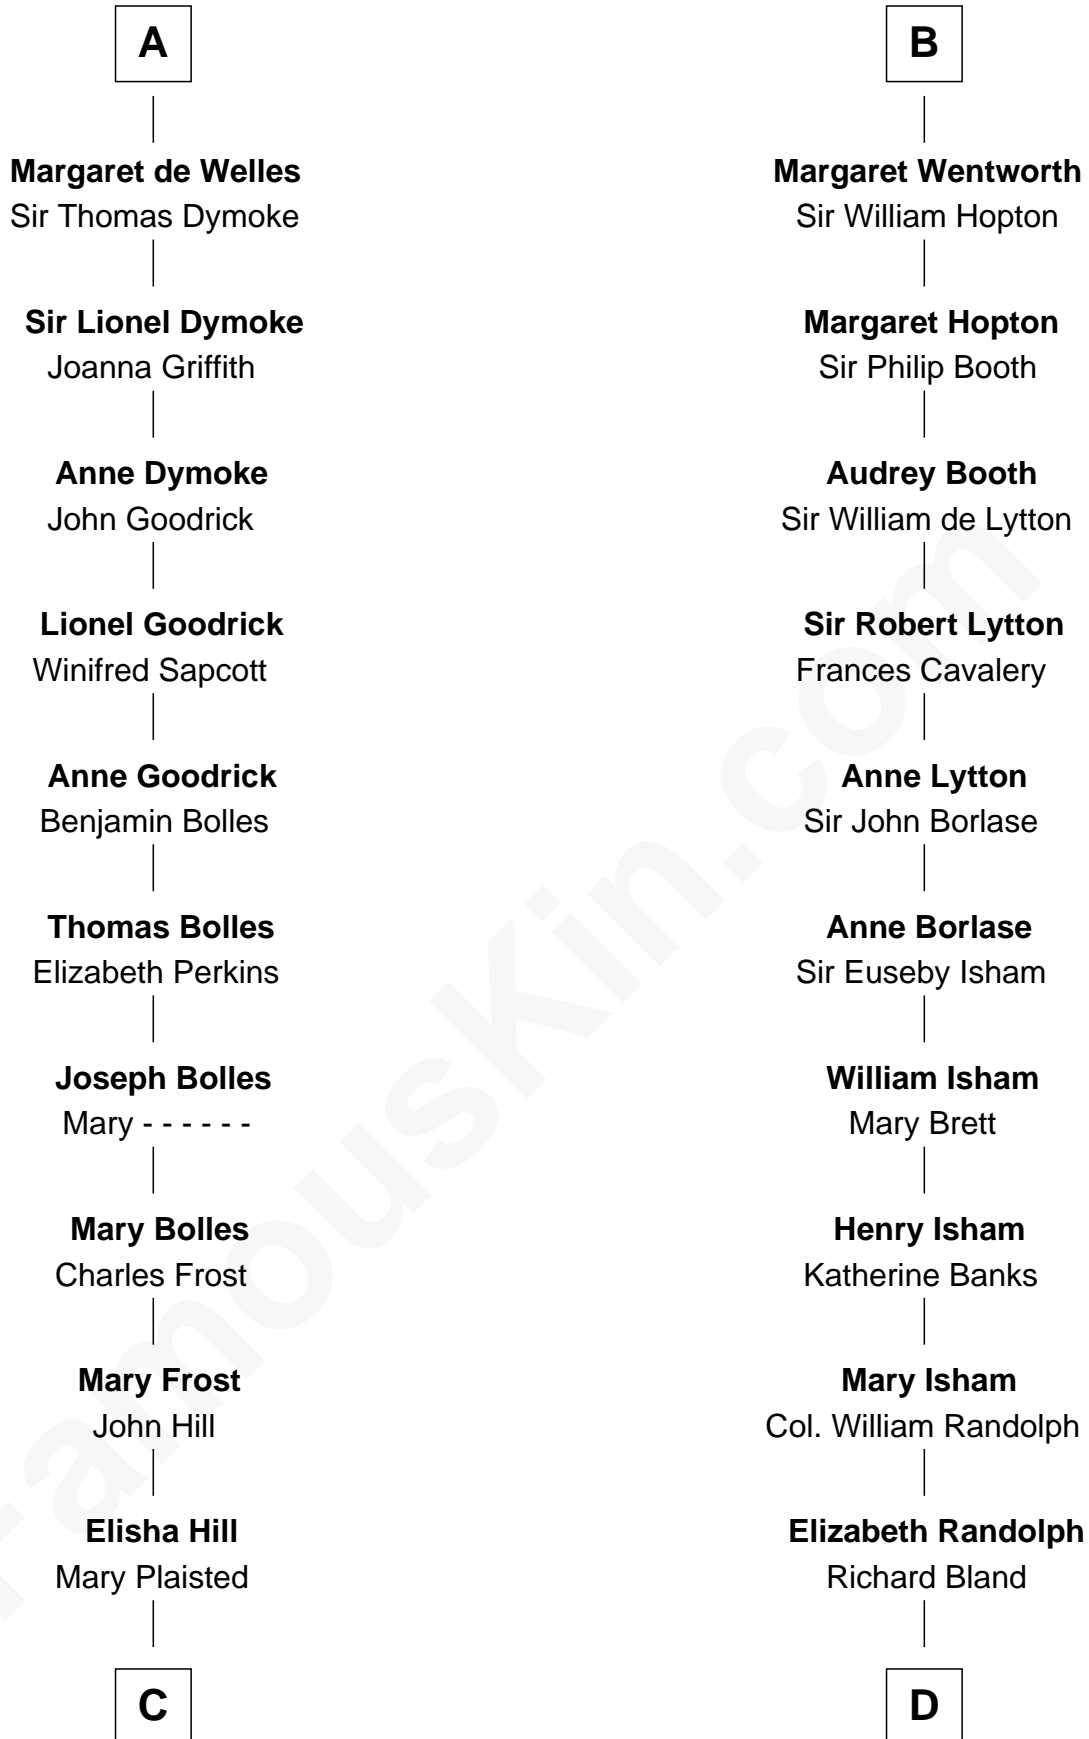

# FamousKin.com Relationship Chart of

**Ichabod Goodwin**

*27th Governor of New Hampshire*

19th cousin 1 time removed of

**General Robert E. Lee**

*Confederate Army - U.S. Civil War*

**C**

**Hannah Hill**  
Dominicus Goodwin

**Samuel Goodwin**  
Anna Thompson Gerrish

**Ichabod Goodwin**  
*27th Governor of New Hampshire*

**D**

**Mary Bland**  
Henry Lee

**Col. Henry Lee**  
Lucy Grymes

**Maj. Gen. Henry Lee**  
Anne Hill Carter