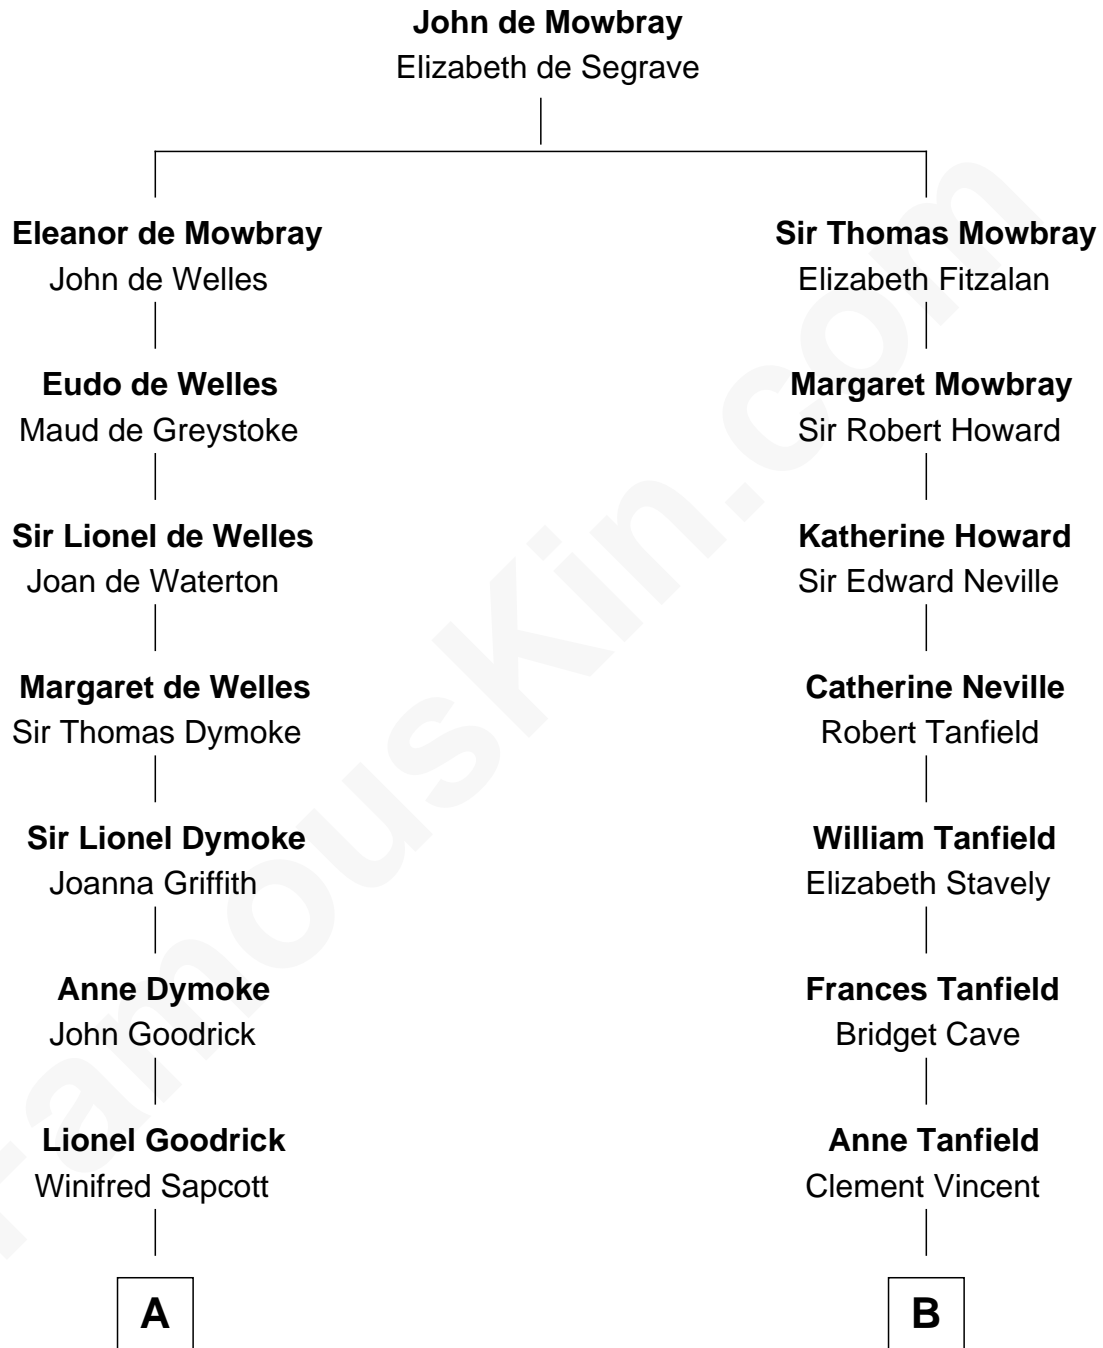

FamousKin.com Relationship Chart of

Ichabod Goodwin

27th Governor of New Hampshire

15th cousin of

General Robert E. Lee

Confederate Army - U.S. Civil War

A

Anne Goodrick

John Hill

Elisha Hill

Mary Plaisted

Hannah Hill

Dominicus Goodwin

Samuel Goodwin

Anna Thompson Gerrish

Ichabod Goodwin