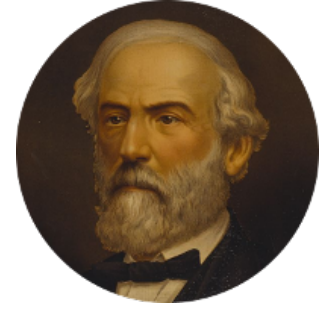

FamousKin.com Relationship Chart of

Ichabod Goodwin

27th Governor of New Hampshire

15th cousin of

General Robert E. Lee

Confederate Army - U.S. Civil War

A

Anne Goodrick