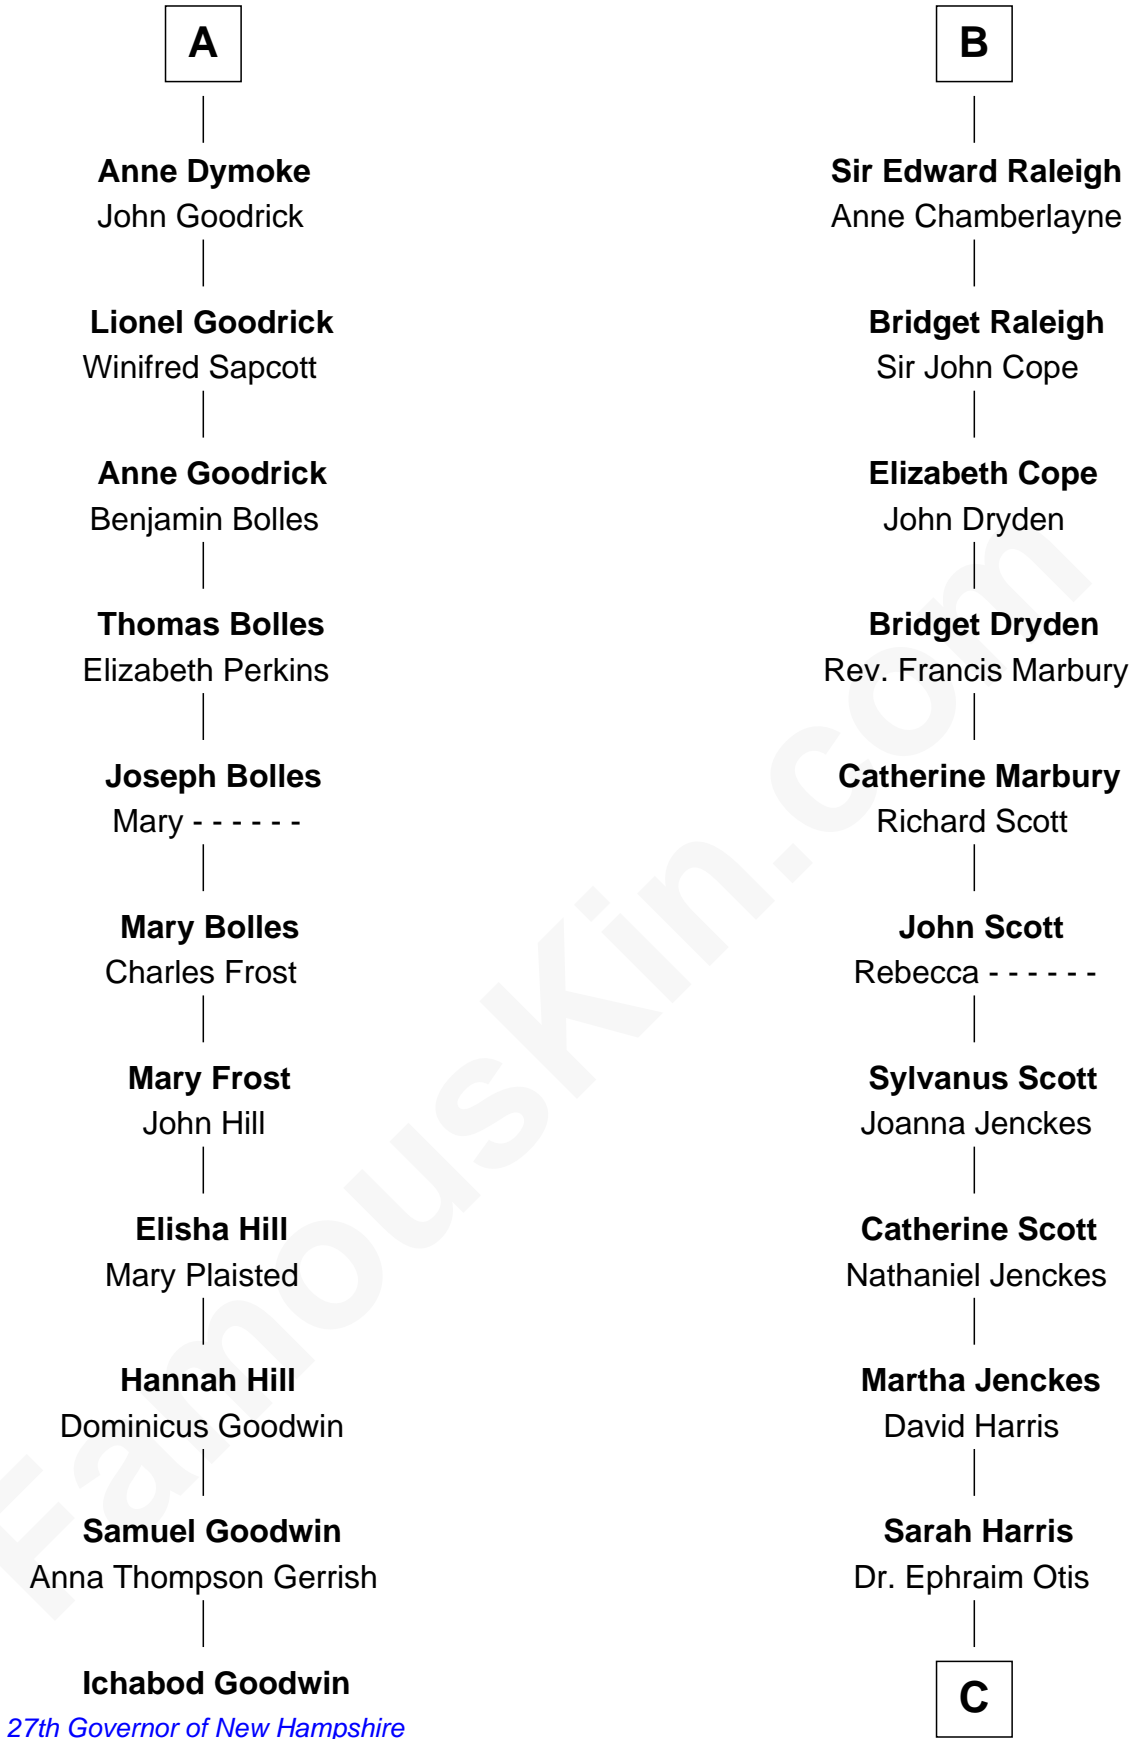

FamousKin.com

Relationship Chart of

Ichabod Goodwin

27th Governor of New Hampshire

17th cousin 4 times removed of

Amelia Earhart

Aviation Pioneer

Sir Hugh I de Audley

Iseult de Mortimer

C

Dr. Ephraim Otis

Mary Cornell

Isaac Otis

Caroline Abigail Curtis

Alfred Gideon Otis

Amelia Josephine Harres

Amelia Otis

Edwin Stanton Earhart

Amelia Earhart

Aviation Pioneer