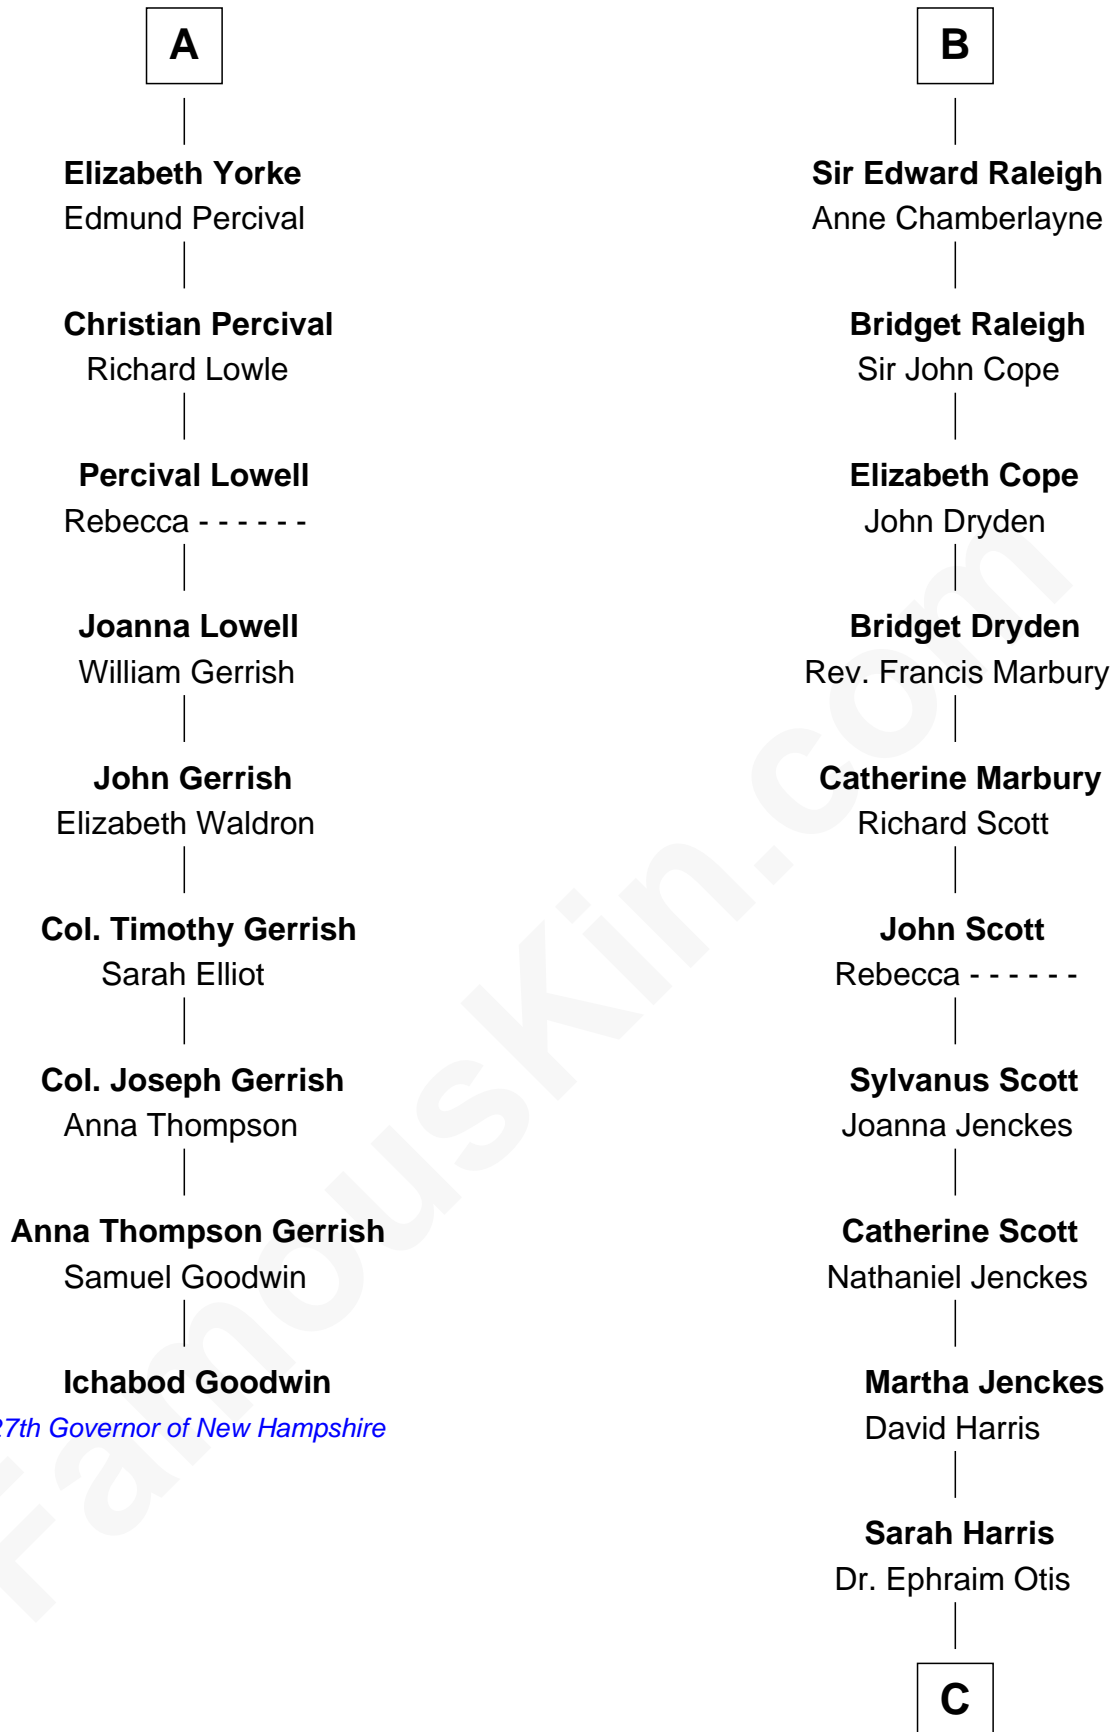

FamousKin.com Relationship Chart of

Ichabod Goodwin

27th Governor of New Hampshire

15th cousin 6 times removed of

Amelia Earhart

Aviation Pioneer

Humphrey de Bohun

Elizabeth Plantagenet