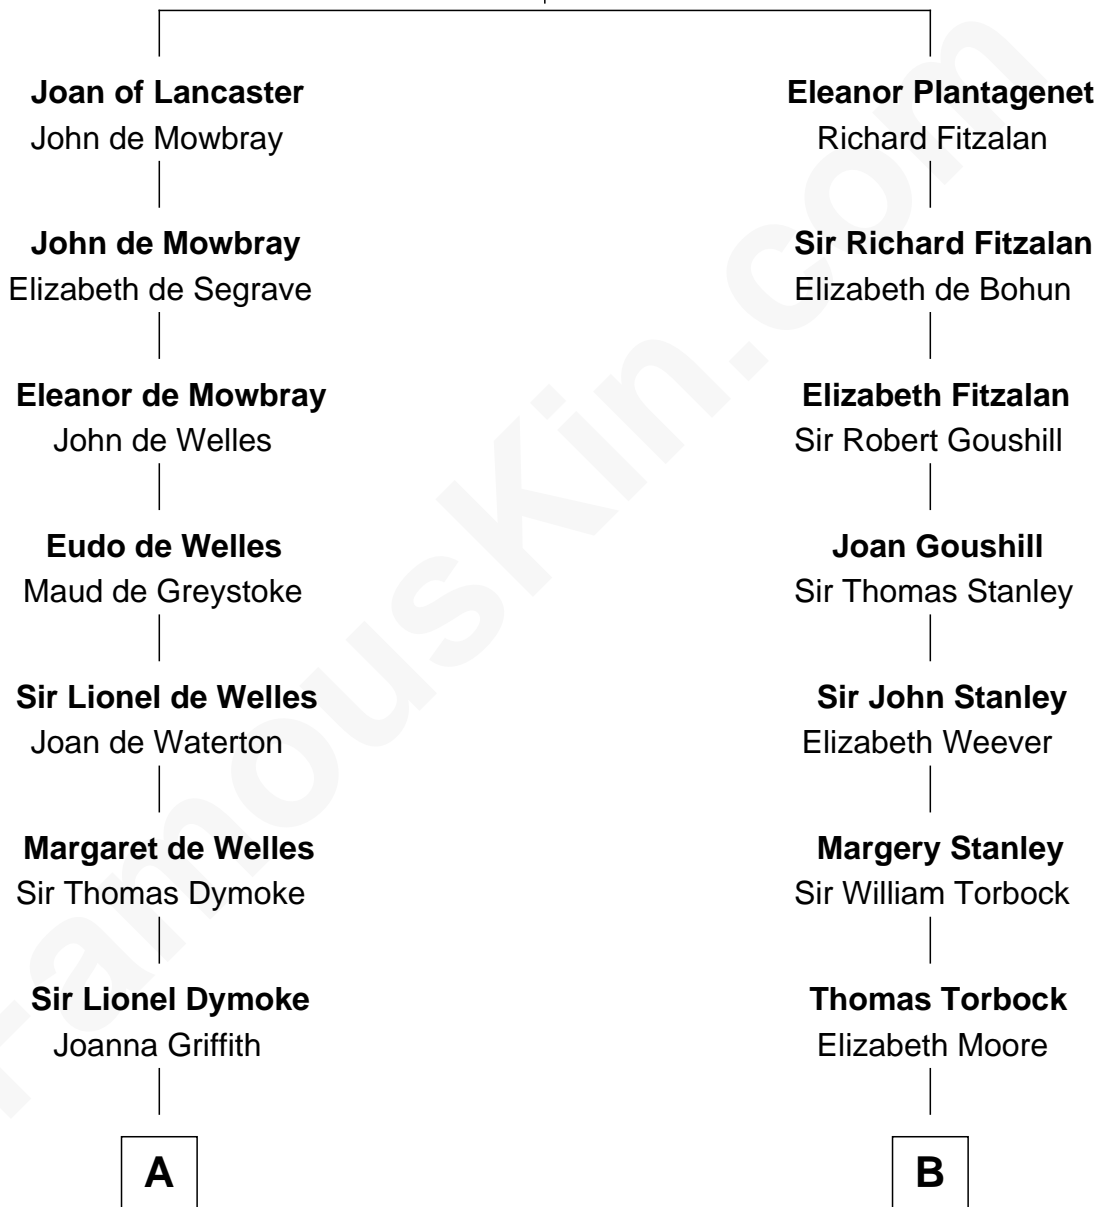

FamousKin.com Relationship Chart of

Ichabod Goodwin

27th Governor of New Hampshire

17th cousin 4 times removed of

Ed Helms

TV and Movie Actor

Henry Plantagenet
Maud de Chaworth

C

Ione Turner

Walter Harold Wright

Inez Emeline Wright

George Pullen Jackson

Frances Helen Jackson

Fitzgerald Sale Parker

Pamela Ann Parker

John A. Helms