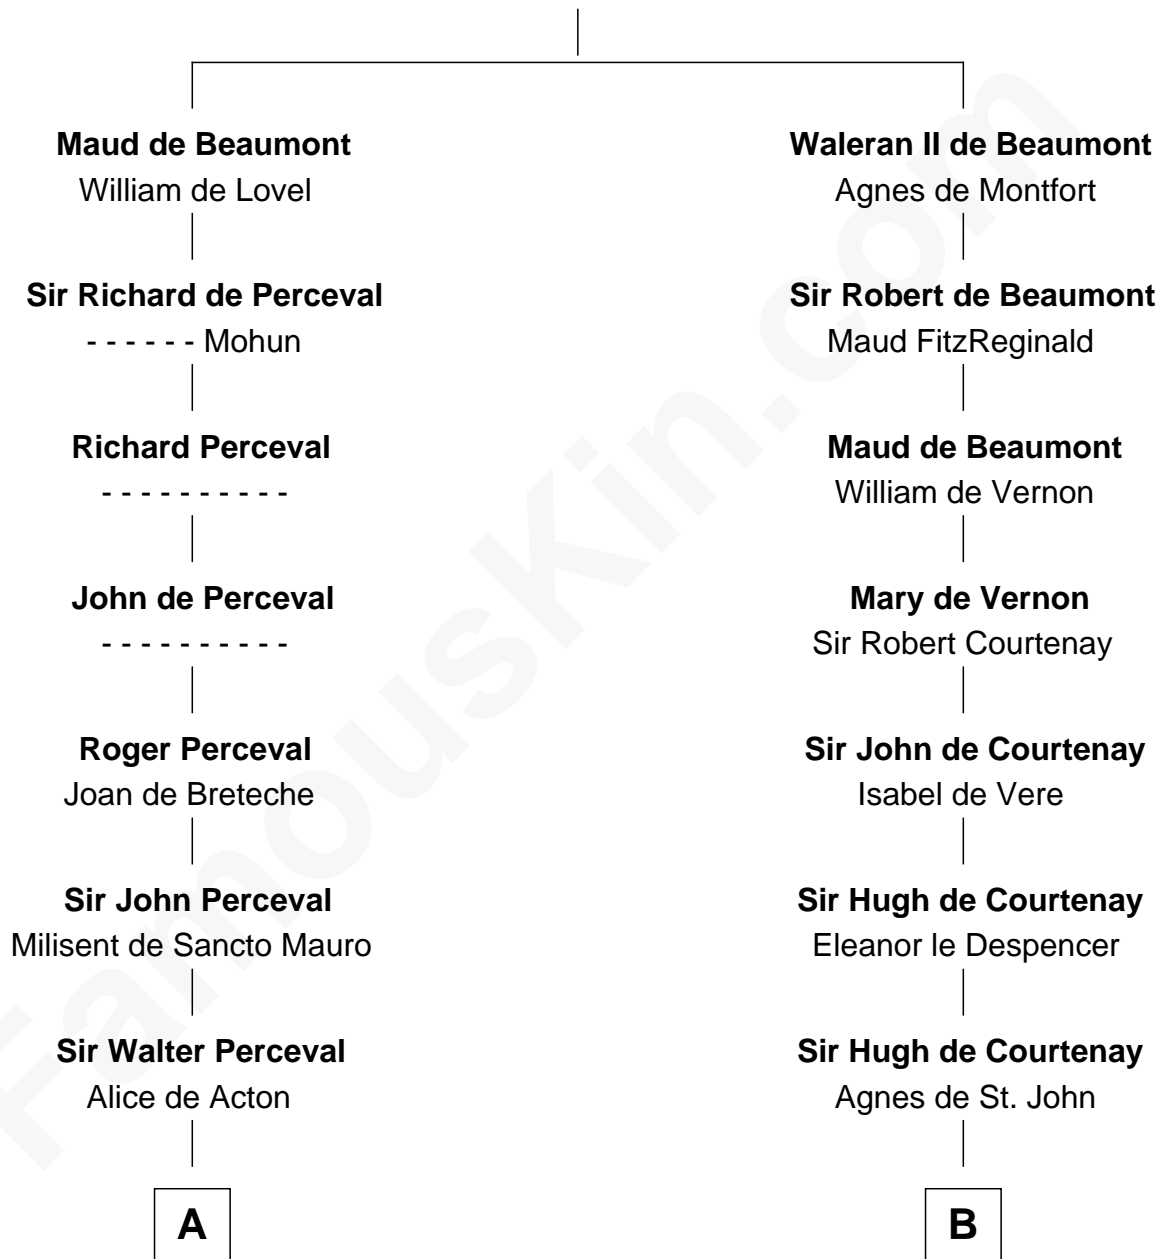

# FamousKin.com Relationship Chart of

**Ichabod Goodwin**

*27th Governor of New Hampshire*

20th cousin of

**Benjamin Harrison V**

*Signer of the Declaration of Independence*

**Sir Robert de Beaumont**

Isabel de Vermandois

**C**

**Col. Timothy Gerrish**

Sarah Elliot

**Col. Joseph Gerrish**

Anna Thompson

**Anna Thompson Gerrish**

Samuel Goodwin

**Ichabod Goodwin**

*27th Governor of New Hampshire*

**D**

**Sarah Ludlow**

Col. John Carter

**Col. Robert Carter**

Elizabeth Landon

**Anne Carter**

Benjamin Harrison

**Benjamin Harrison V**

*Signer of Declaration of Independence*