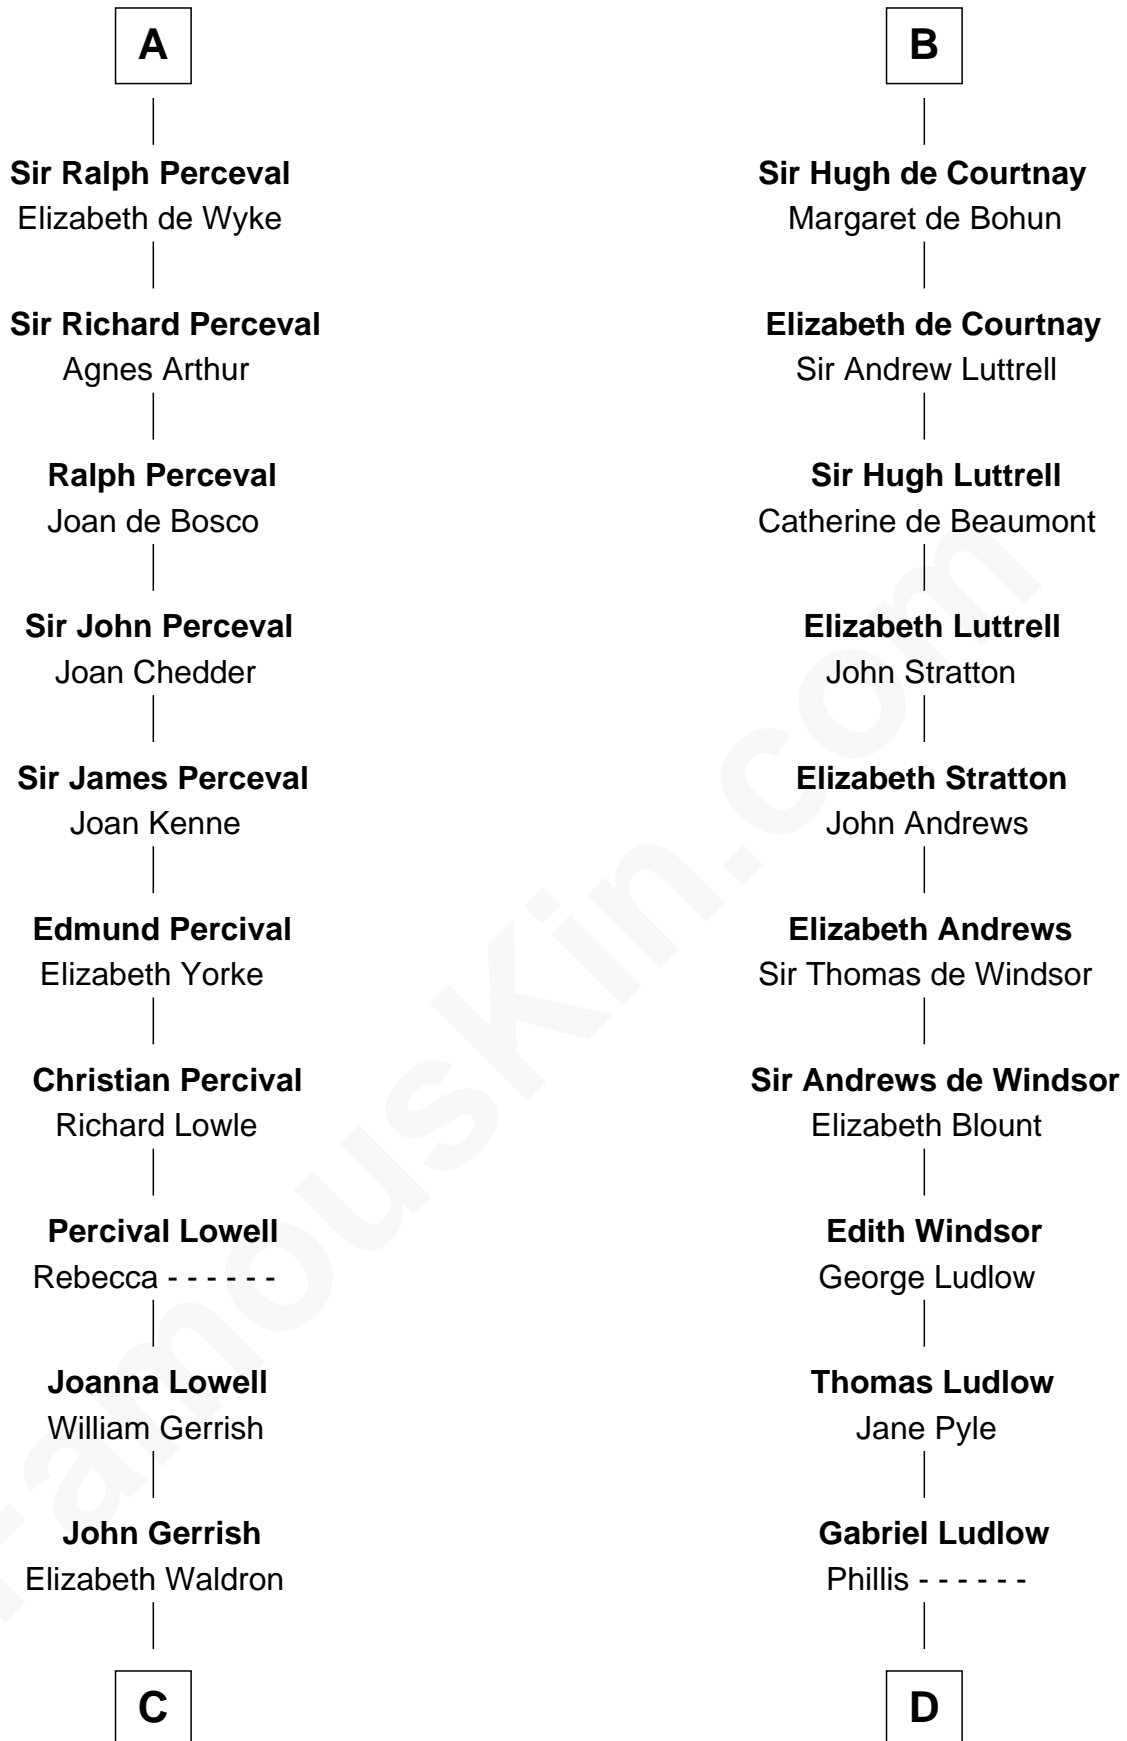

# FamousKin.com Relationship Chart of

**Ichabod Goodwin**

*27th Governor of New Hampshire*

20th cousin of

**Benjamin Harrison V**

*Signer of the Declaration of Independence*

**Sir Robert de Beaumont**

Isabel de Vermandois

**C**

**Col. Timothy Gerrish**

Sarah Elliot

**Col. Joseph Gerrish**

Anna Thompson

**Anna Thompson Gerrish**

Samuel Goodwin

**Ichabod Goodwin**