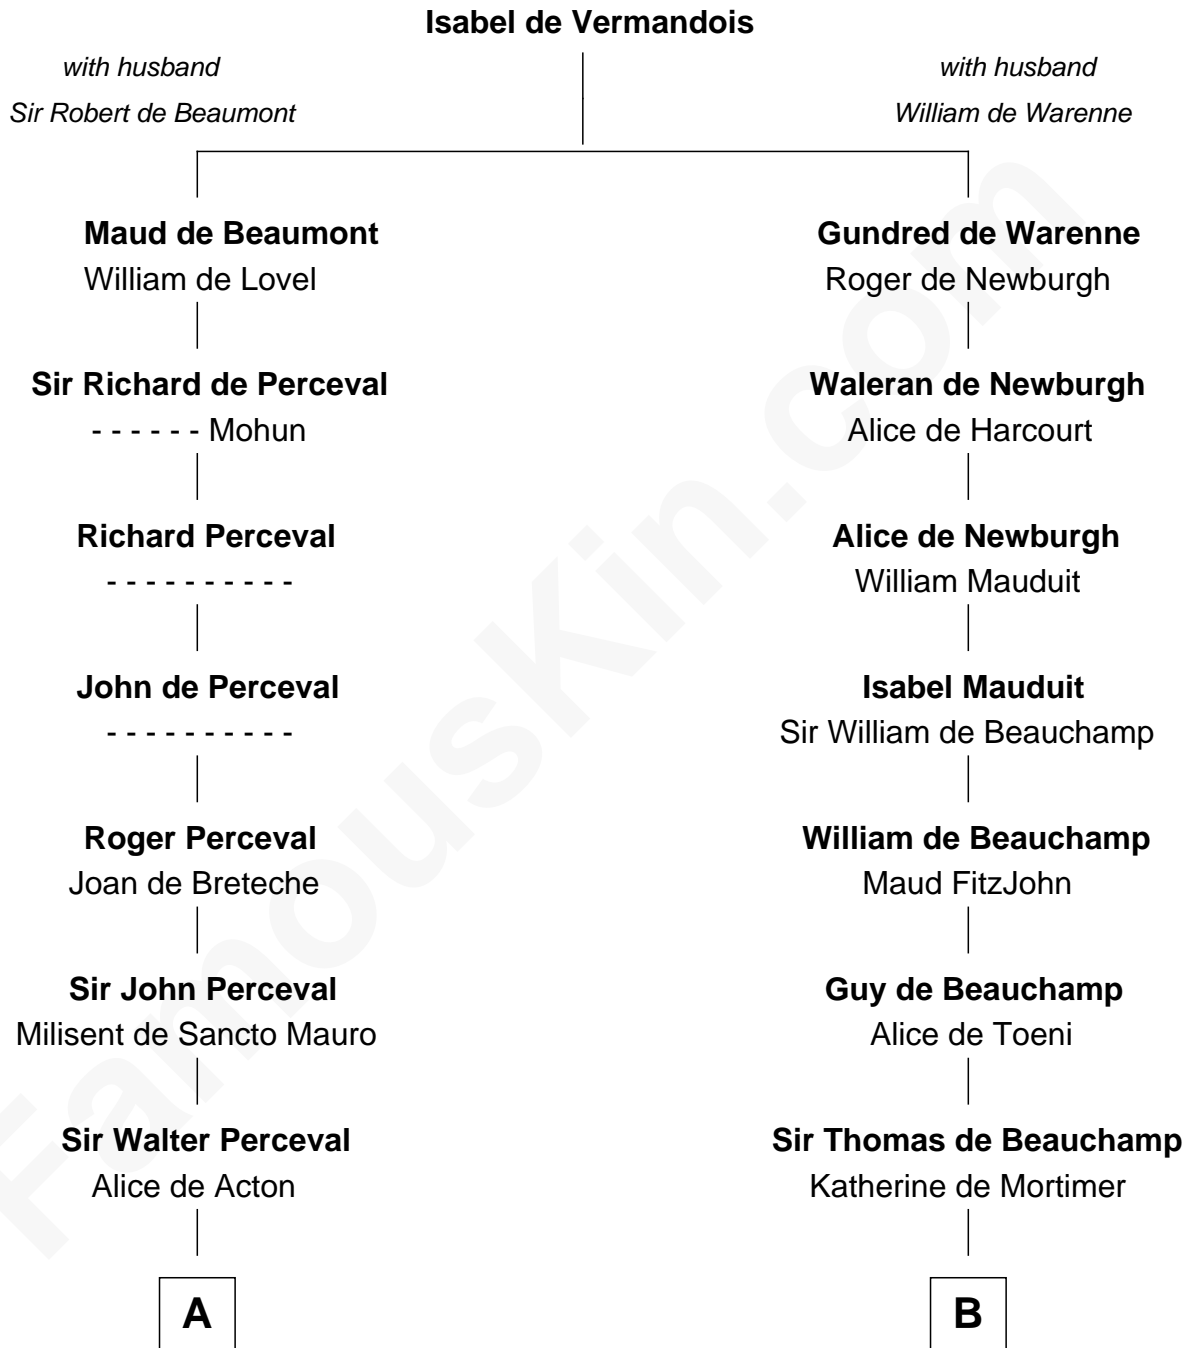

# FamousKin.com Relationship Chart of

**Ichabod Goodwin**

*27th Governor of New Hampshire*

20th cousin of

**Benjamin Harrison V**

*Signer of the Declaration of Independence*

**C**

**Col. Timothy Gerrish**

Sarah Elliot

**Col. Joseph Gerrish**

Anna Thompson

**Anna Thompson Gerrish**

Samuel Goodwin

**Ichabod Goodwin**

*27th Governor of New Hampshire*

**D**

**Benjamin Harrison**

Hannah Churchill

**Benjamin Harrison**

Elizabeth Burwell

**Benjamin Harrison**

Anne Carter

**Benjamin Harrison V**

*Signer of Declaration of Independence*