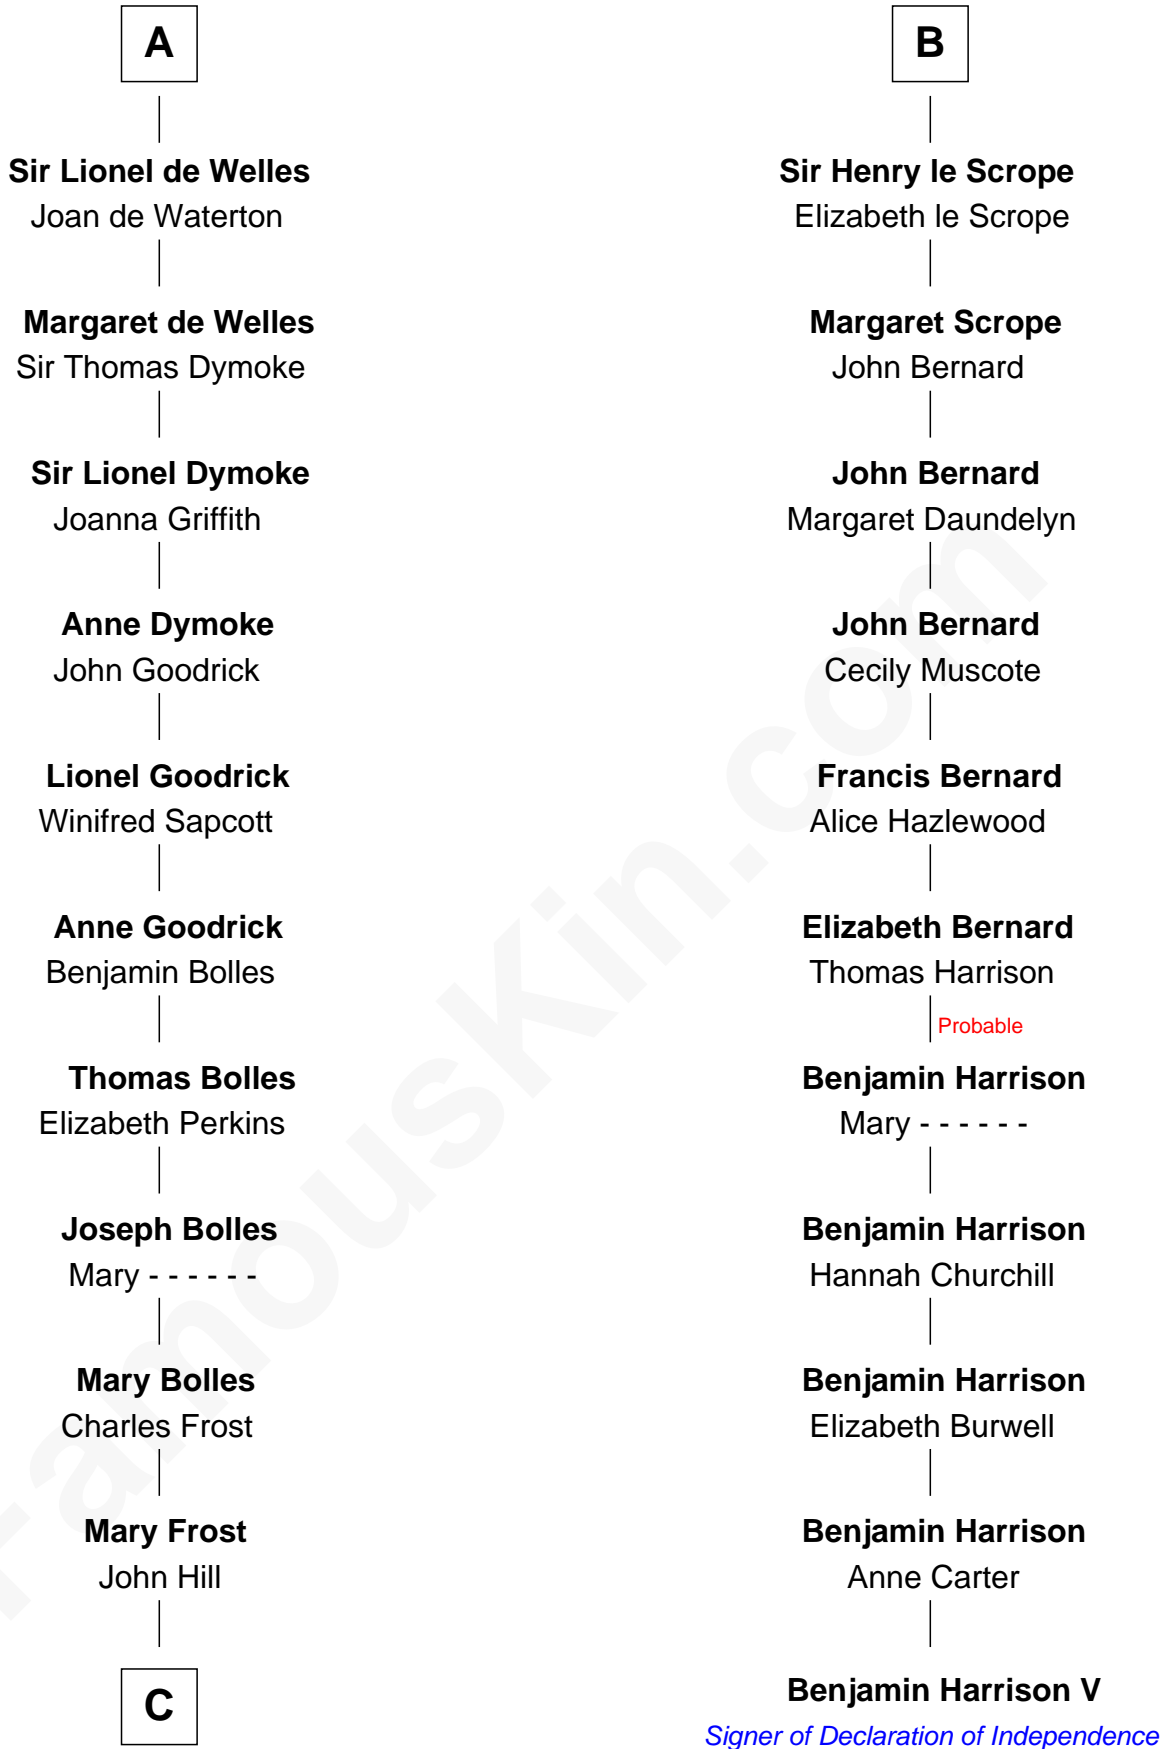

FamousKin.com Relationship Chart of

Ichabod Goodwin

27th Governor of New Hampshire

17th cousin 3 times removed of

Benjamin Harrison V

Signer of the Declaration of Independence

C

|

Elisha Hill

Mary Plaisted

|

Hannah Hill

Dominicus Goodwin

|

Samuel Goodwin

Anna Thompson Gerrish

|

Ichabod Goodwin

27th Governor of New Hampshire

FamousKin.com