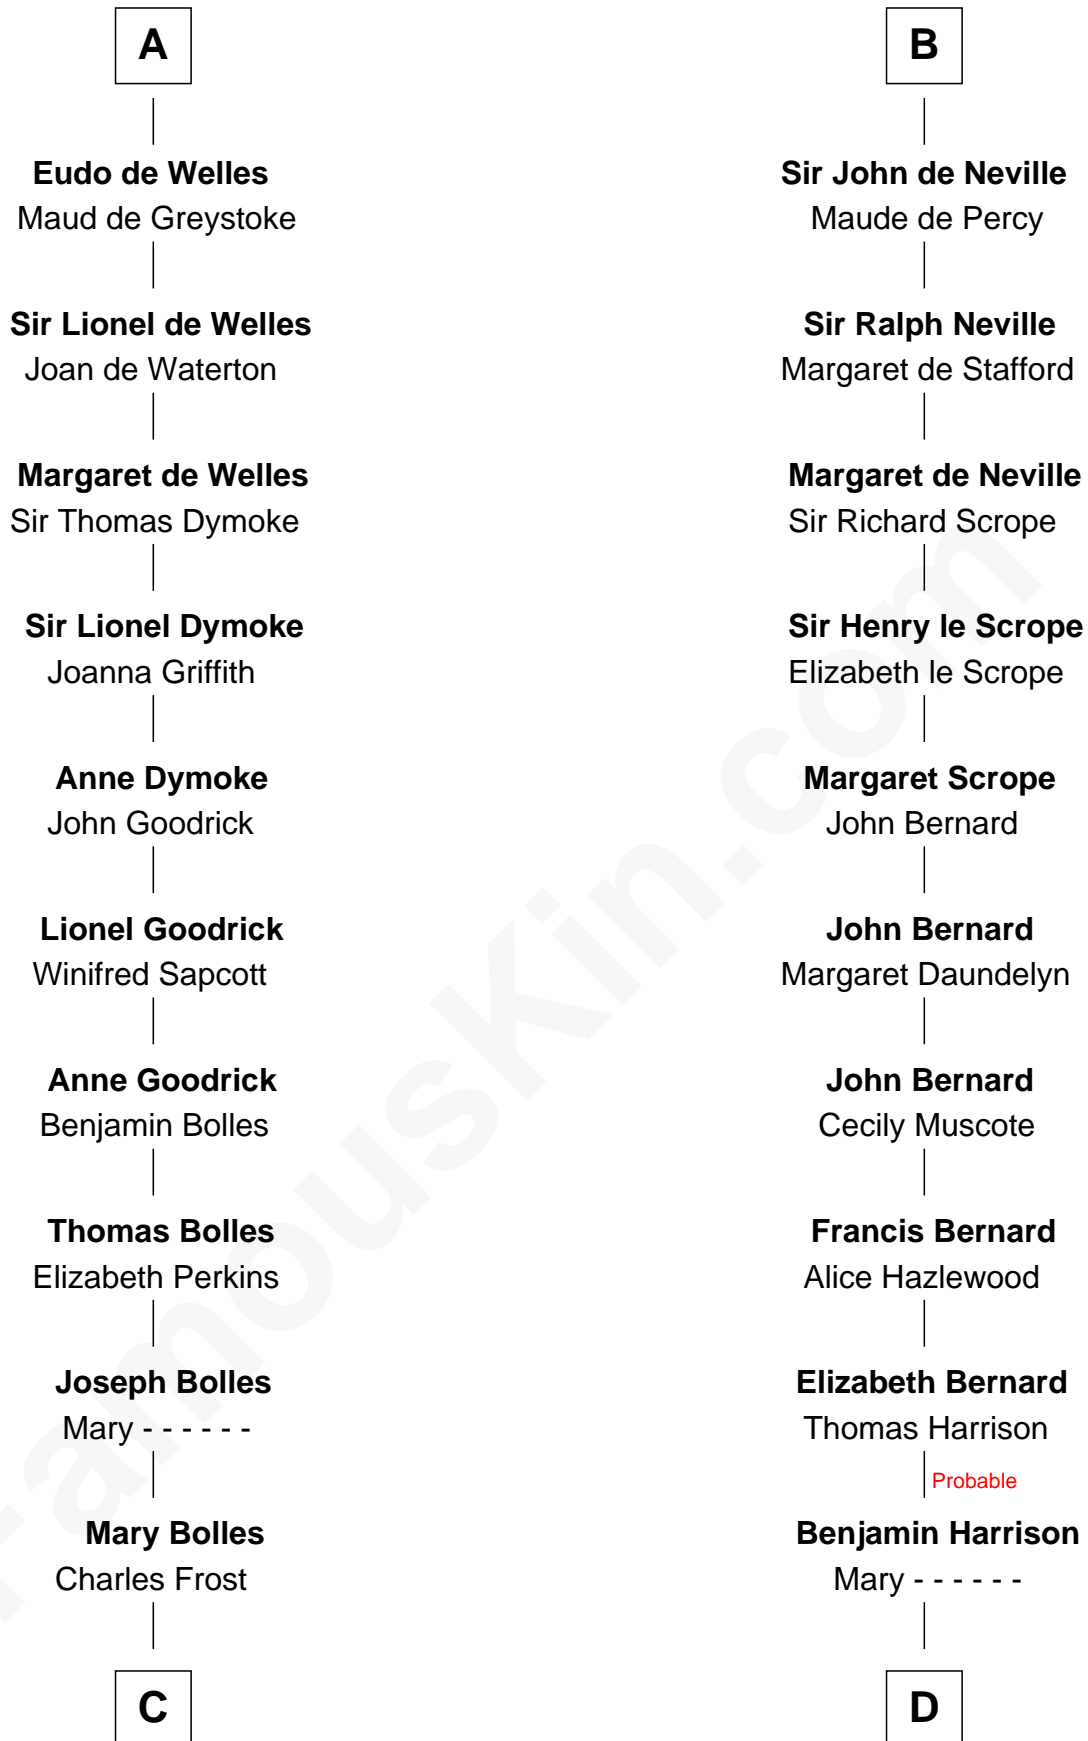

# FamousKin.com Relationship Chart of

**Ichabod Goodwin**

*27th Governor of New Hampshire*

**20th cousin 1 time removed of**

**Benjamin Harrison V**

*Signer of the Declaration of Independence*

**C**

**Mary Frost**

John Hill

**Elisha Hill**

Mary Plaisted

**Hannah Hill**

Dominicus Goodwin

**Samuel Goodwin**

Anna Thompson Gerrish

**Ichabod Goodwin**

*27th Governor of New Hampshire*

**D**

**Benjamin Harrison**

Hannah Churchill

**Benjamin Harrison**

Elizabeth Burwell

**Benjamin Harrison**

Anne Carter