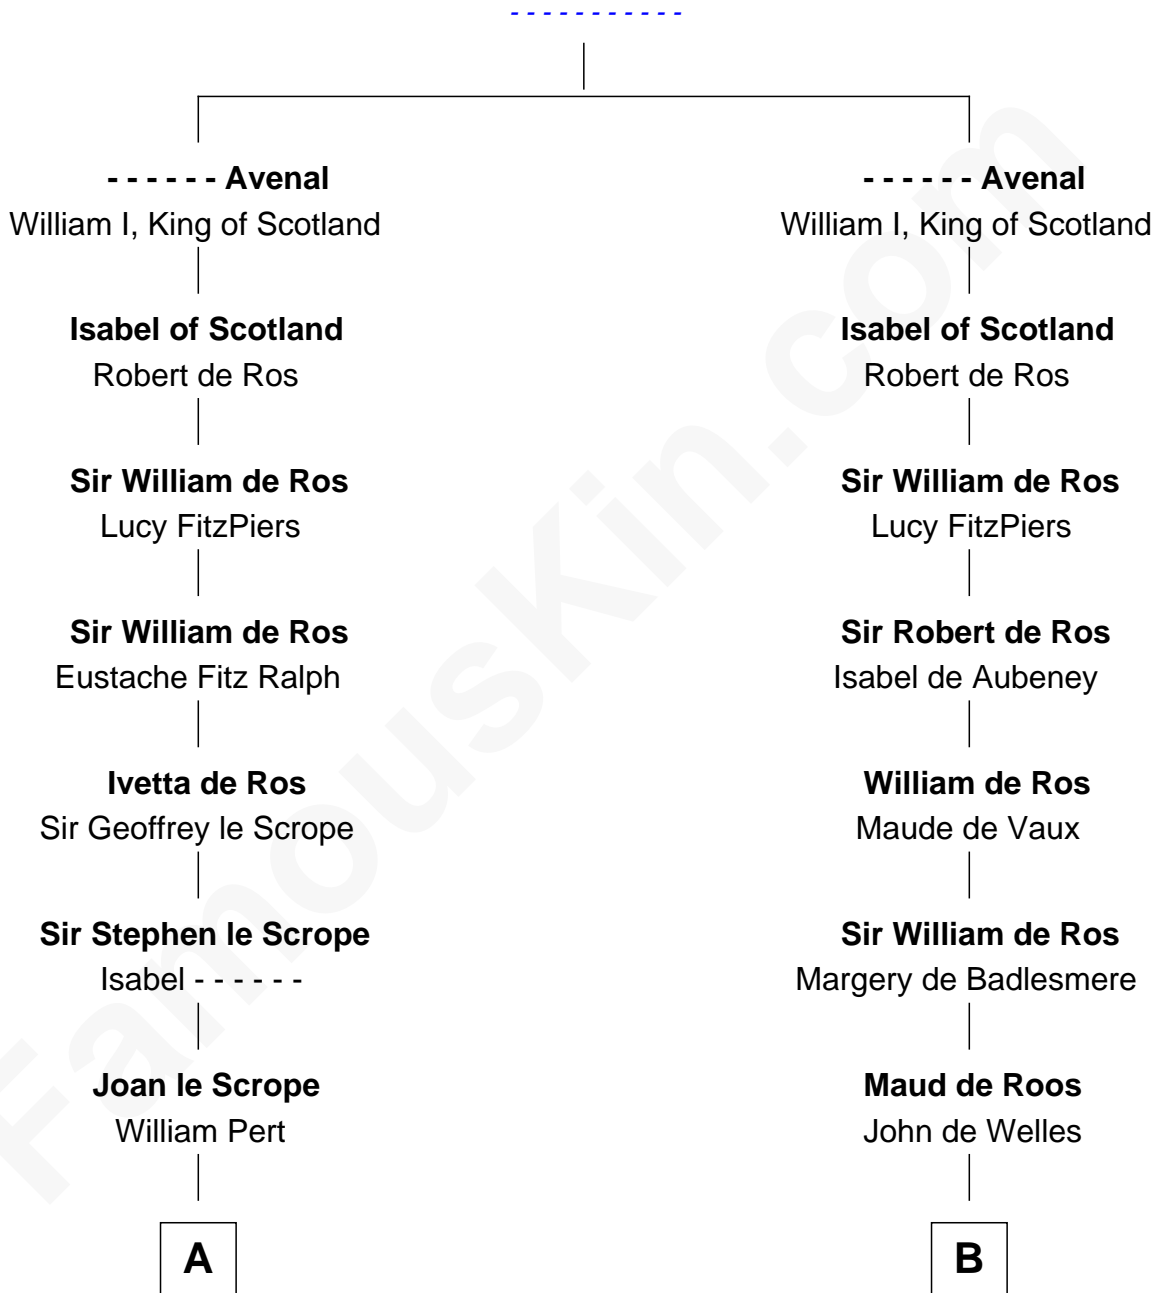

FamousKin.com Relationship Chart of

Ichabod Goodwin

27th Governor of New Hampshire

19th cousin 2 times removed of

Benjamin Harrison V

Signer of the Declaration of Independence

Richard Avenal

C

Mary Frost

John Hill

Elisha Hill

Mary Plaisted

Hannah Hill

Dominicus Goodwin

Samuel Goodwin

Anna Thompson Gerrish