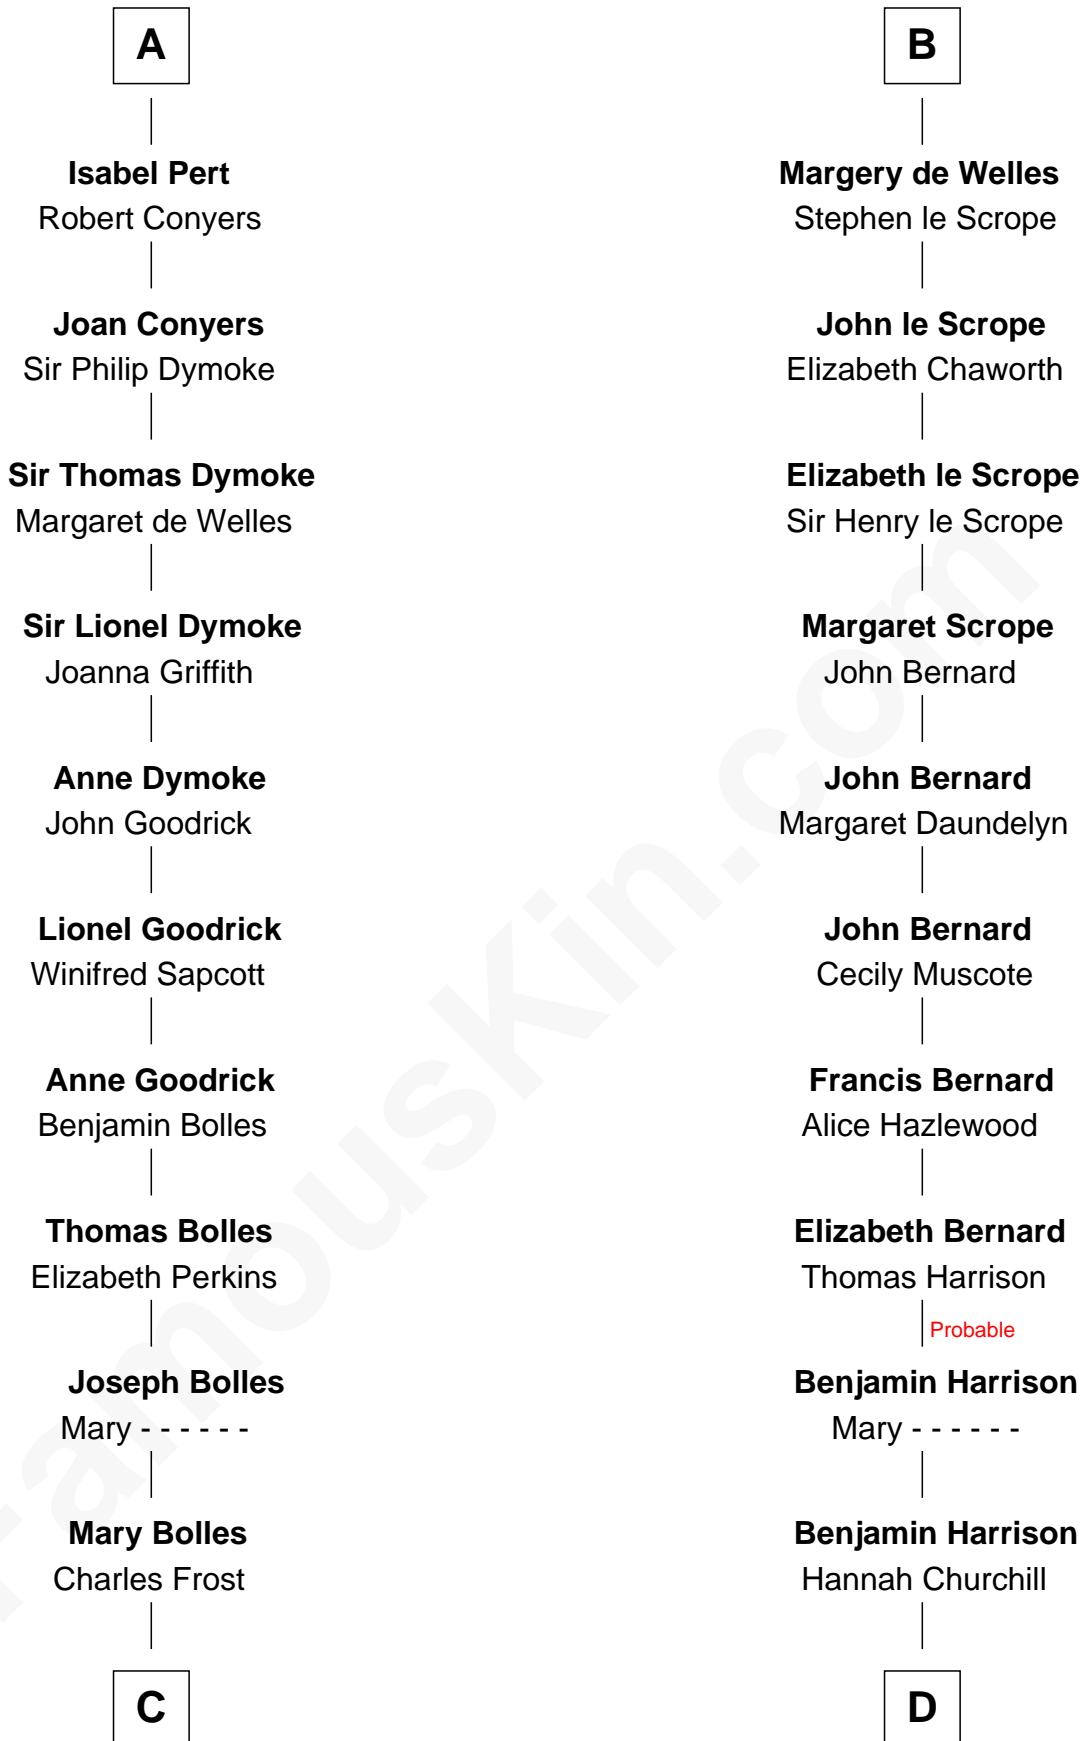

FamousKin.com Relationship Chart of

Ichabod Goodwin

27th Governor of New Hampshire

19th cousin 2 times removed of

Benjamin Harrison V

Signer of the Declaration of Independence

C

Mary Frost

John Hill

Elisha Hill

Mary Plaisted

Hannah Hill

Dominicus Goodwin

Samuel Goodwin

Anna Thompson Gerrish

Ichabod Goodwin

27th Governor of New Hampshire

D

Benjamin Harrison

Elizabeth Burwell

Benjamin Harrison

Anne Carter

Benjamin Harrison V

Signer of Declaration of Independence