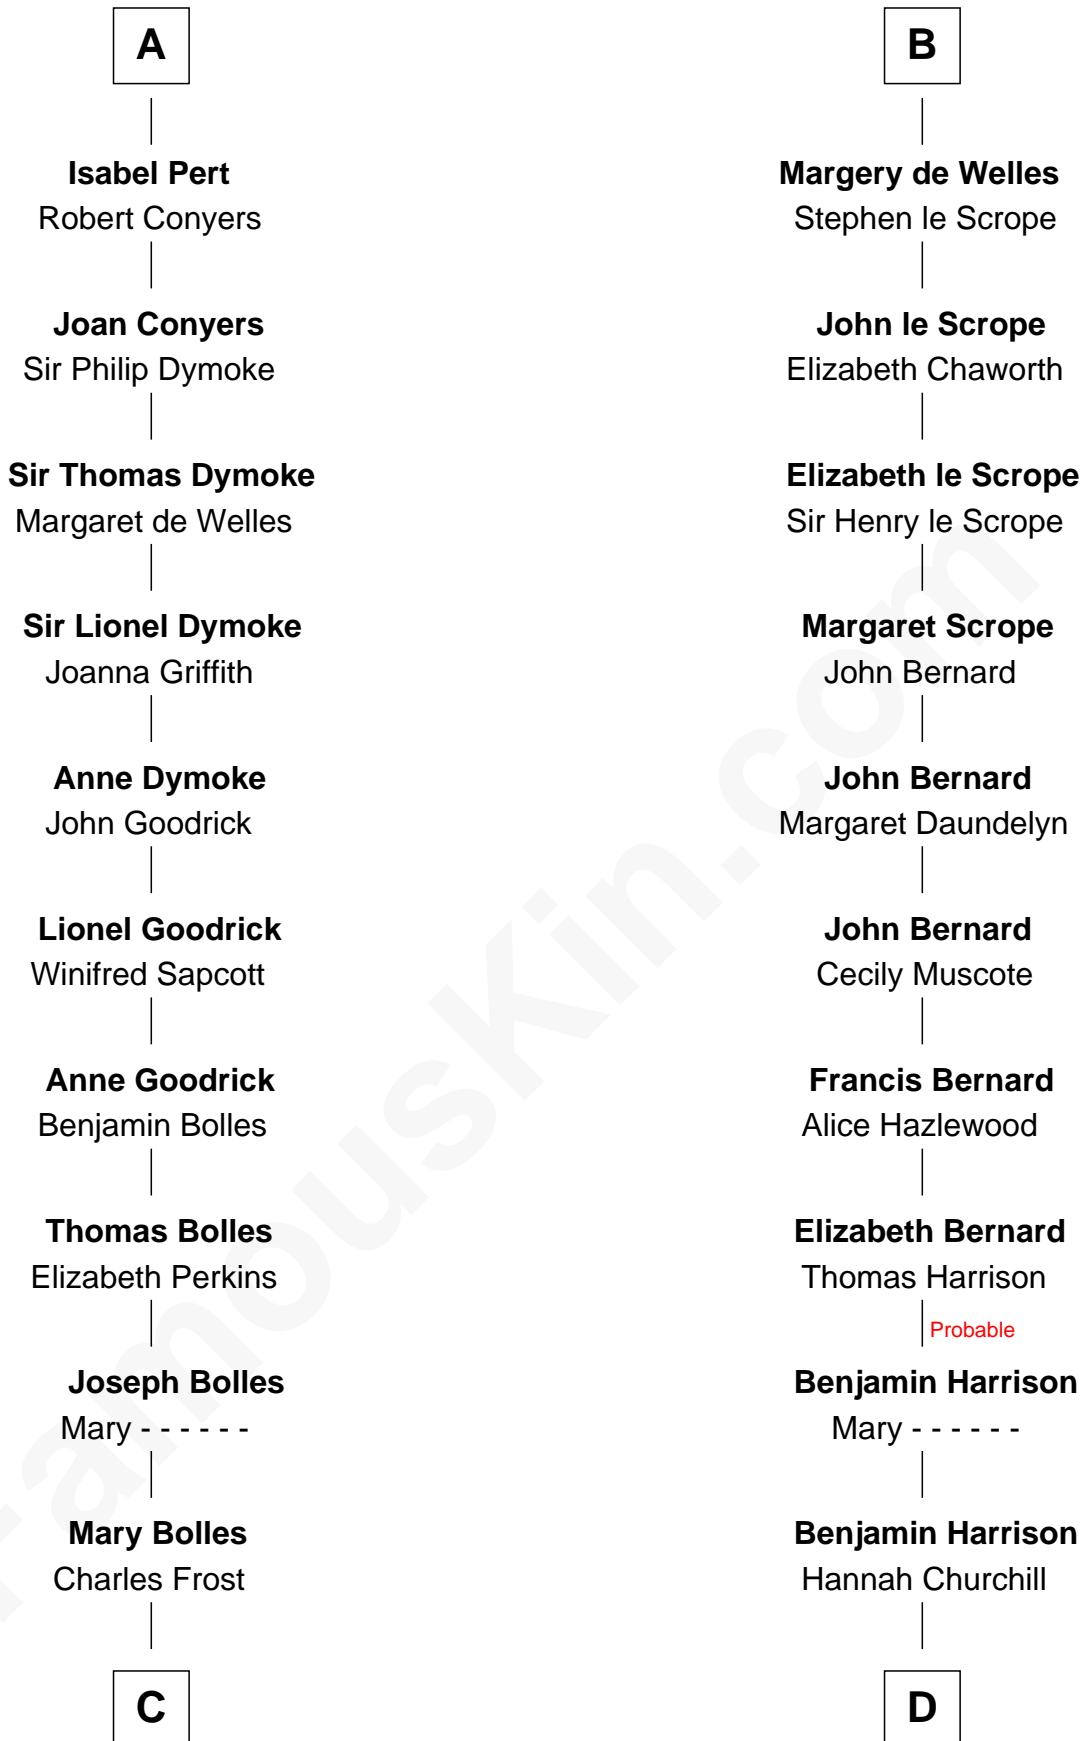

FamousKin.com Relationship Chart of

Ichabod Goodwin

27th Governor of New Hampshire

19th cousin 2 times removed of

Benjamin Harrison V

Signer of the Declaration of Independence

William Trusbut

C

Mary Frost

John Hill

Elisha Hill

Mary Plaisted

Hannah Hill

Dominicus Goodwin

Samuel Goodwin

Anna Thompson Gerrish

Ichabod Goodwin

27th Governor of New Hampshire

D

Benjamin Harrison

Elizabeth Burwell

Benjamin Harrison

Anne Carter

Benjamin Harrison V