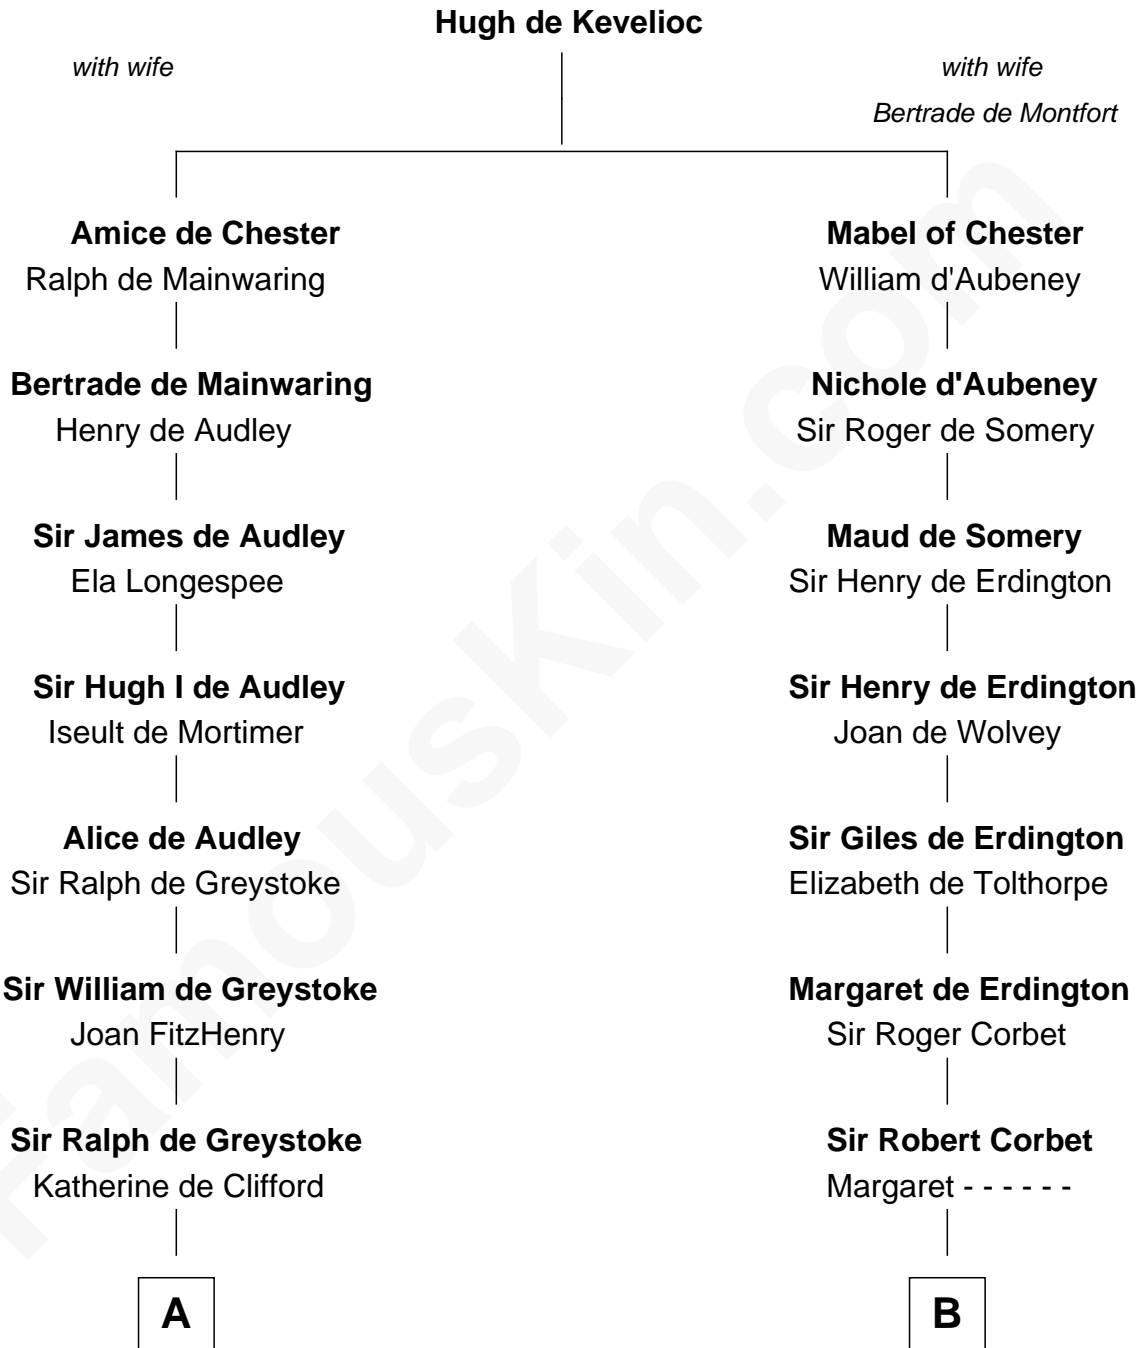

FamousKin.com Relationship Chart of

Ichabod Goodwin

27th Governor of New Hampshire

19th cousin 2 times removed of

Jay Gould

American Railroad "Robber Baron"

C

Mary Frost

John Hill

Elisha Hill

Mary Plaisted

Hannah Hill

Dominicus Goodwin

Samuel Goodwin

Anna Thompson Gerrish

Ichabod Goodwin

27th Governor of New Hampshire

D

Anna Osborn

Abraham Gould

John Burr Gould

Mary More

Jay Gould

"Robber Baron"