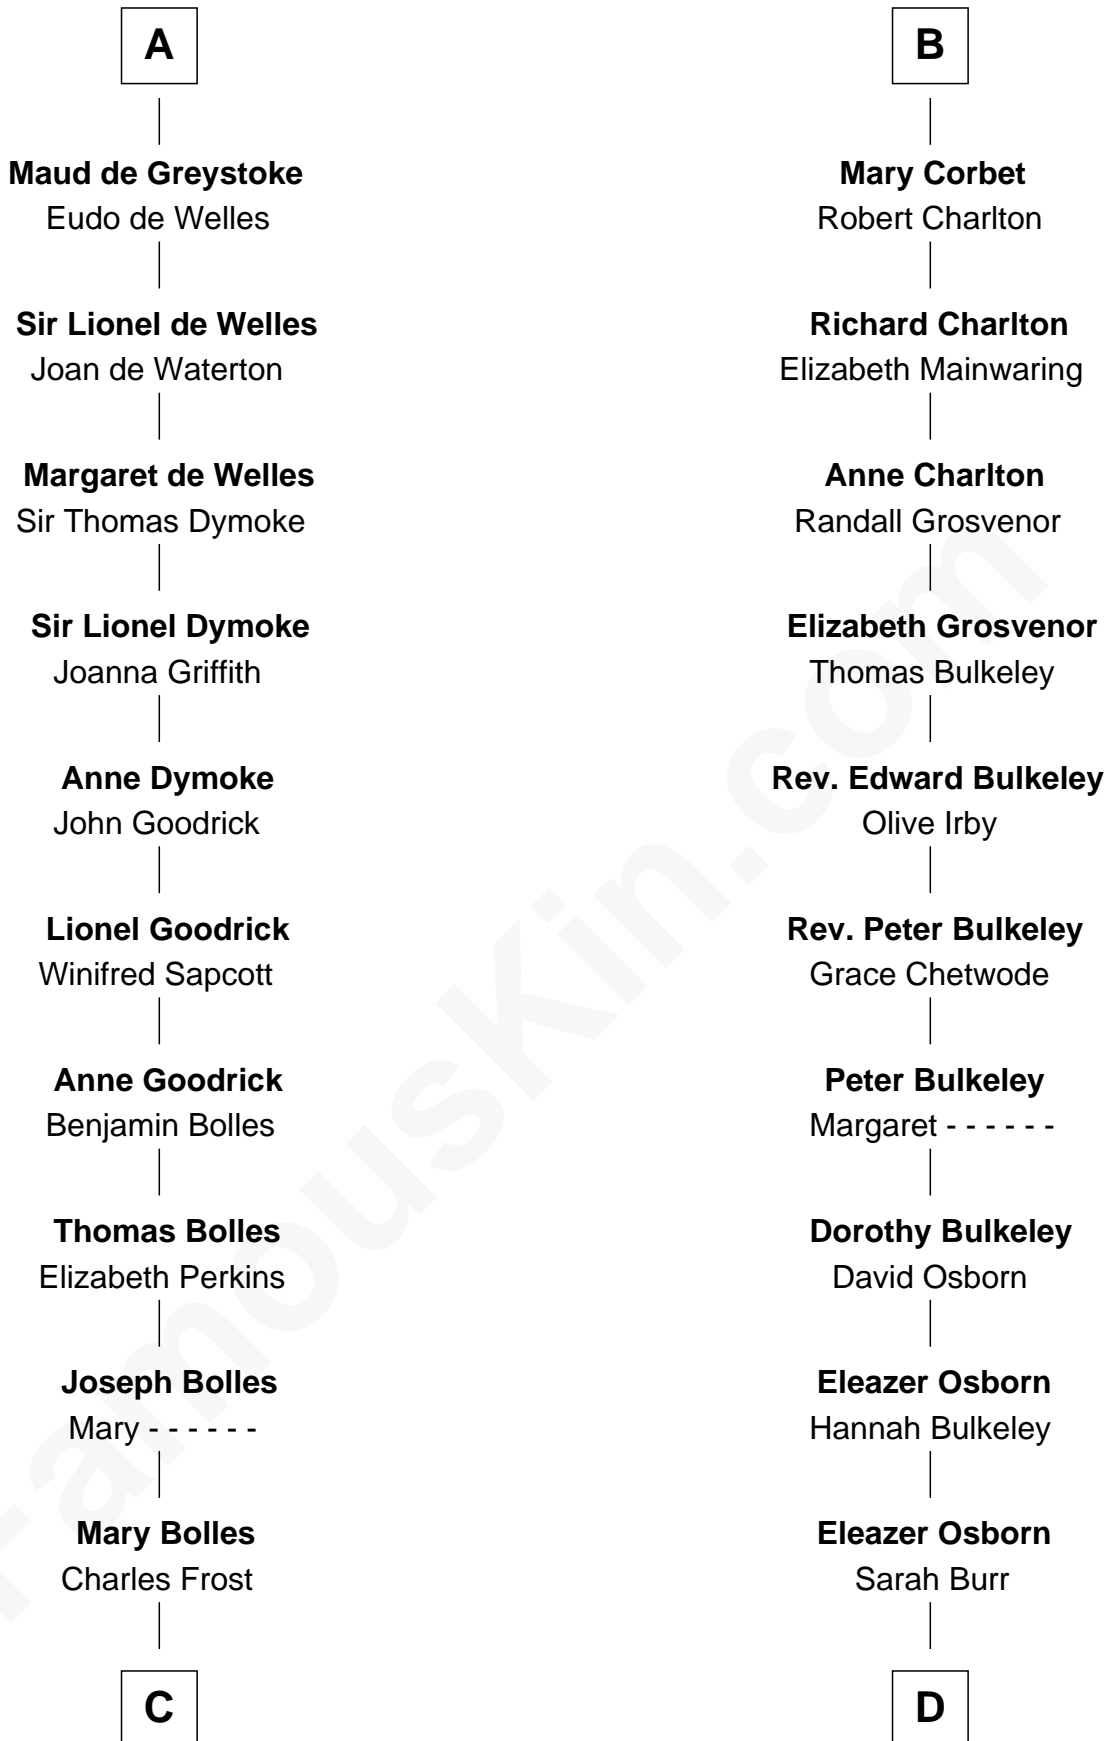

FamousKin.com Relationship Chart of

Ichabod Goodwin

27th Governor of New Hampshire

19th cousin 2 times removed of

Jay Gould

American Railroad "Robber Baron"

C

Mary Frost

John Hill

Elisha Hill

Mary Plaisted

Hannah Hill

Dominicus Goodwin

Samuel Goodwin

Anna Thompson Gerrish

Ichabod Goodwin

27th Governor of New Hampshire

D

Anna Osborn

Abraham Gould

John Burr Gould

Mary More

Jay Gould

"Robber Baron"