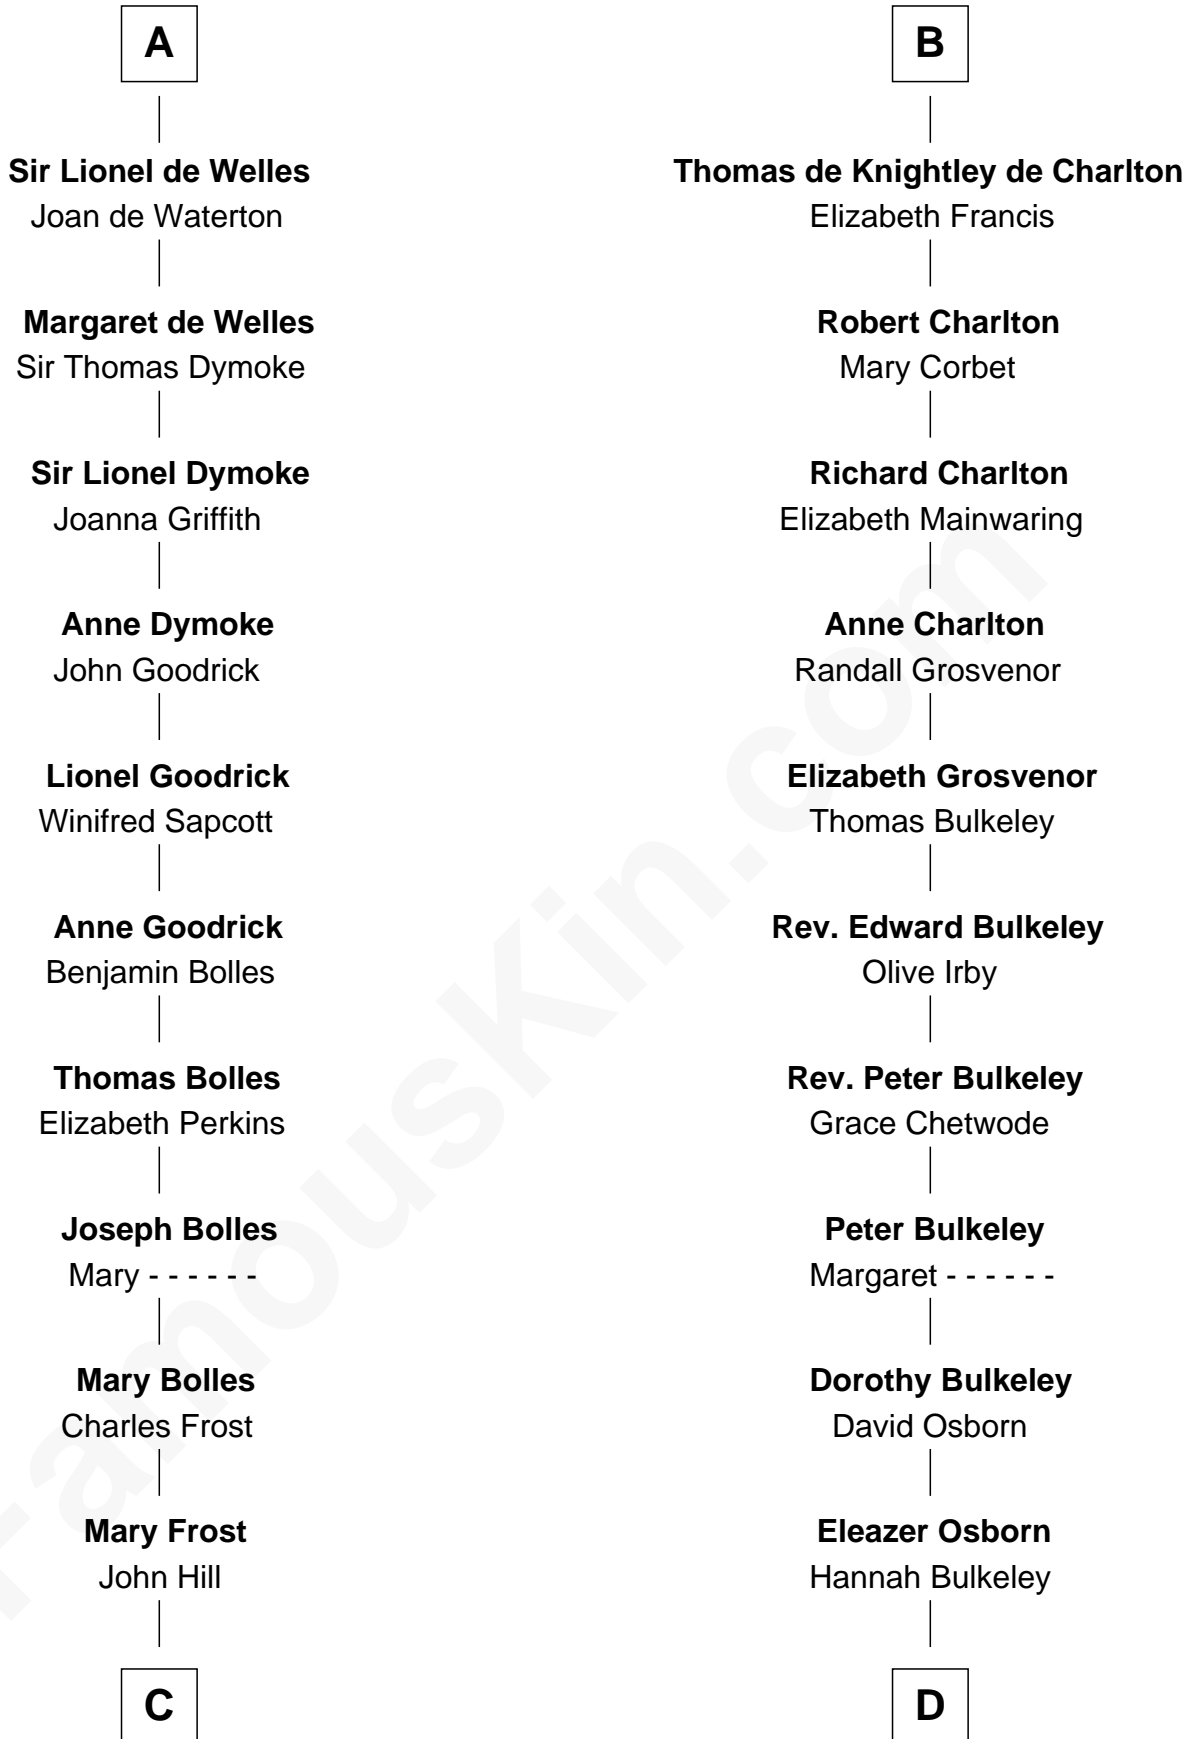

# FamousKin.com Relationship Chart of

**Ichabod Goodwin**

*27th Governor of New Hampshire*

20th cousin of

**Jay Gould**

*American Railroad "Robber Baron"*

**Sir William Longespee**

Ela of Salisbury

**C**

**Elisha Hill**  
Mary Plaisted

**Hannah Hill**  
Dominicus Goodwin

**Samuel Goodwin**  
Anna Thompson Gerrish

**Ichabod Goodwin**  
*27th Governor of New Hampshire*

**D**

**Eleazer Osborn**  
Sarah Burr

**Anna Osborn**  
Abraham Gould

**John Burr Gould**  
Mary More

**Jay Gould**  
*"Robber Baron"*