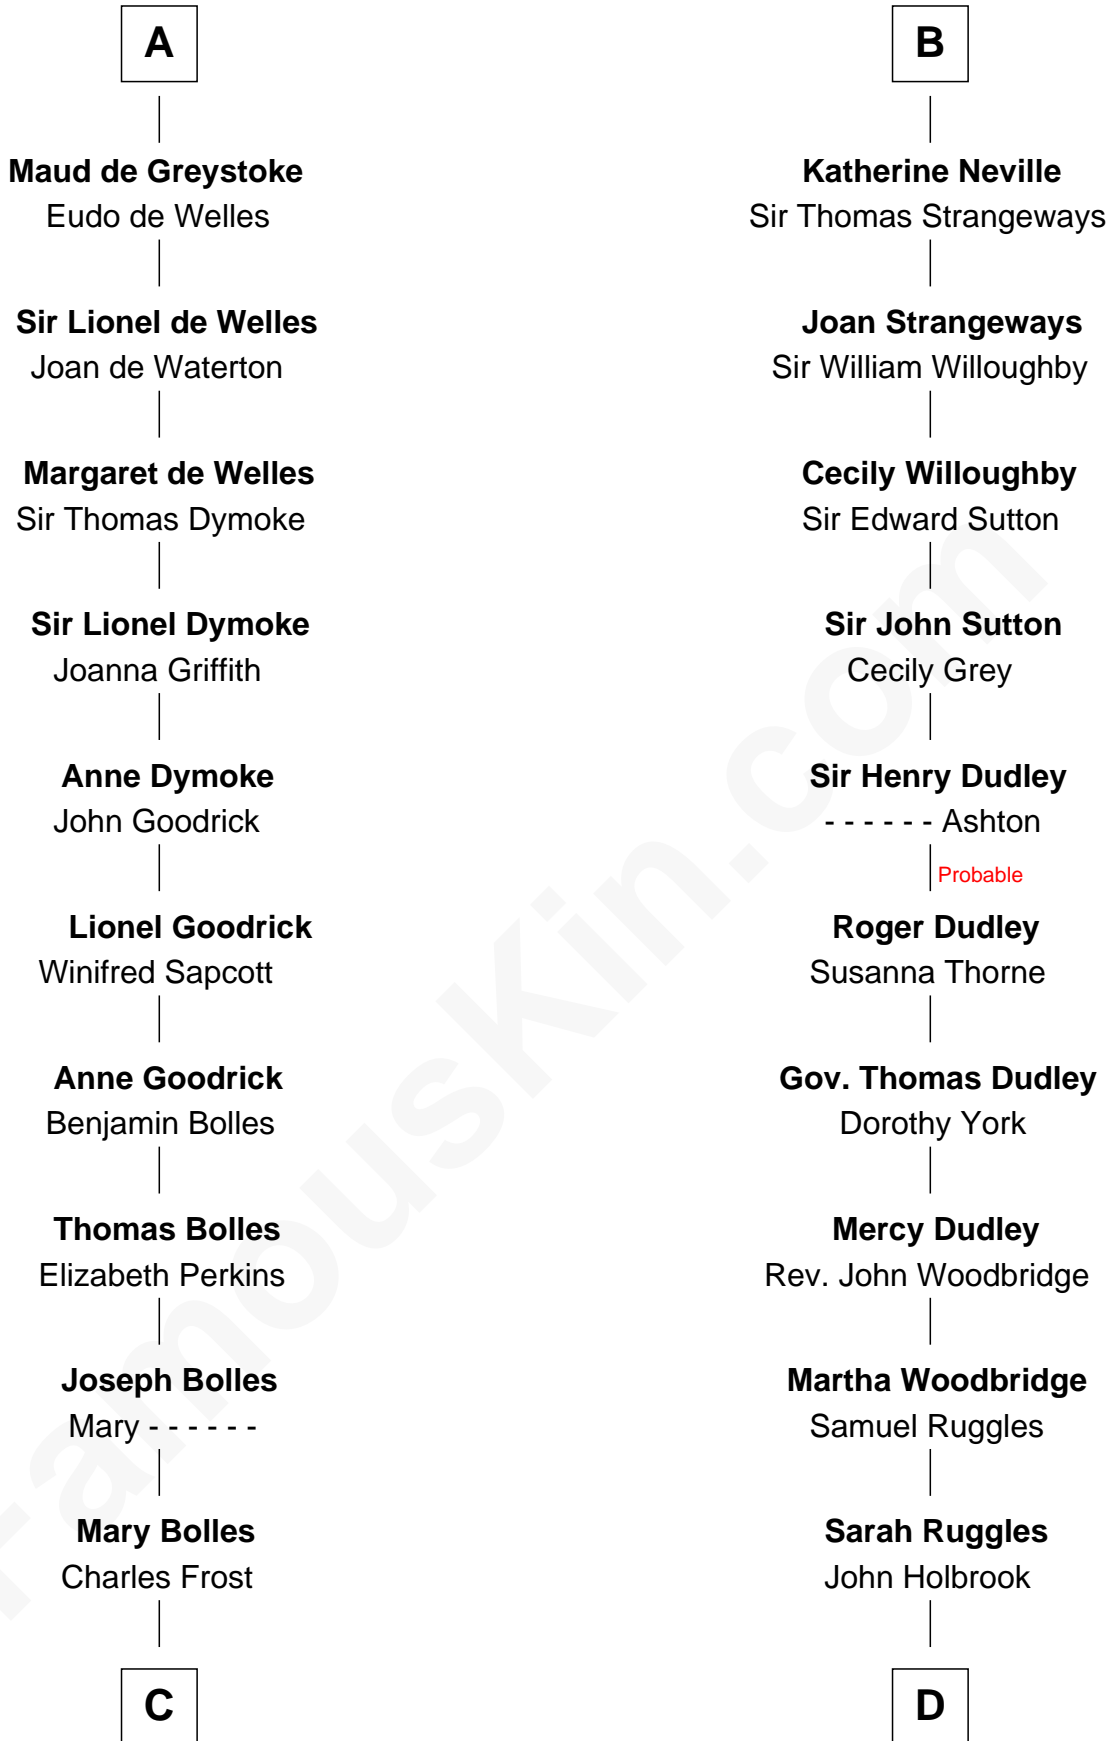

FamousKin.com Relationship Chart of

Ichabod Goodwin

27th Governor of New Hampshire

21st cousin of

William Marsh Rice

Founder of Rice University

C

Mary Frost

John Hill

Elisha Hill

Mary Plaisted

Hannah Hill

Dominicus Goodwin

Samuel Goodwin

Anna Thompson Gerrish

Ichabod Goodwin