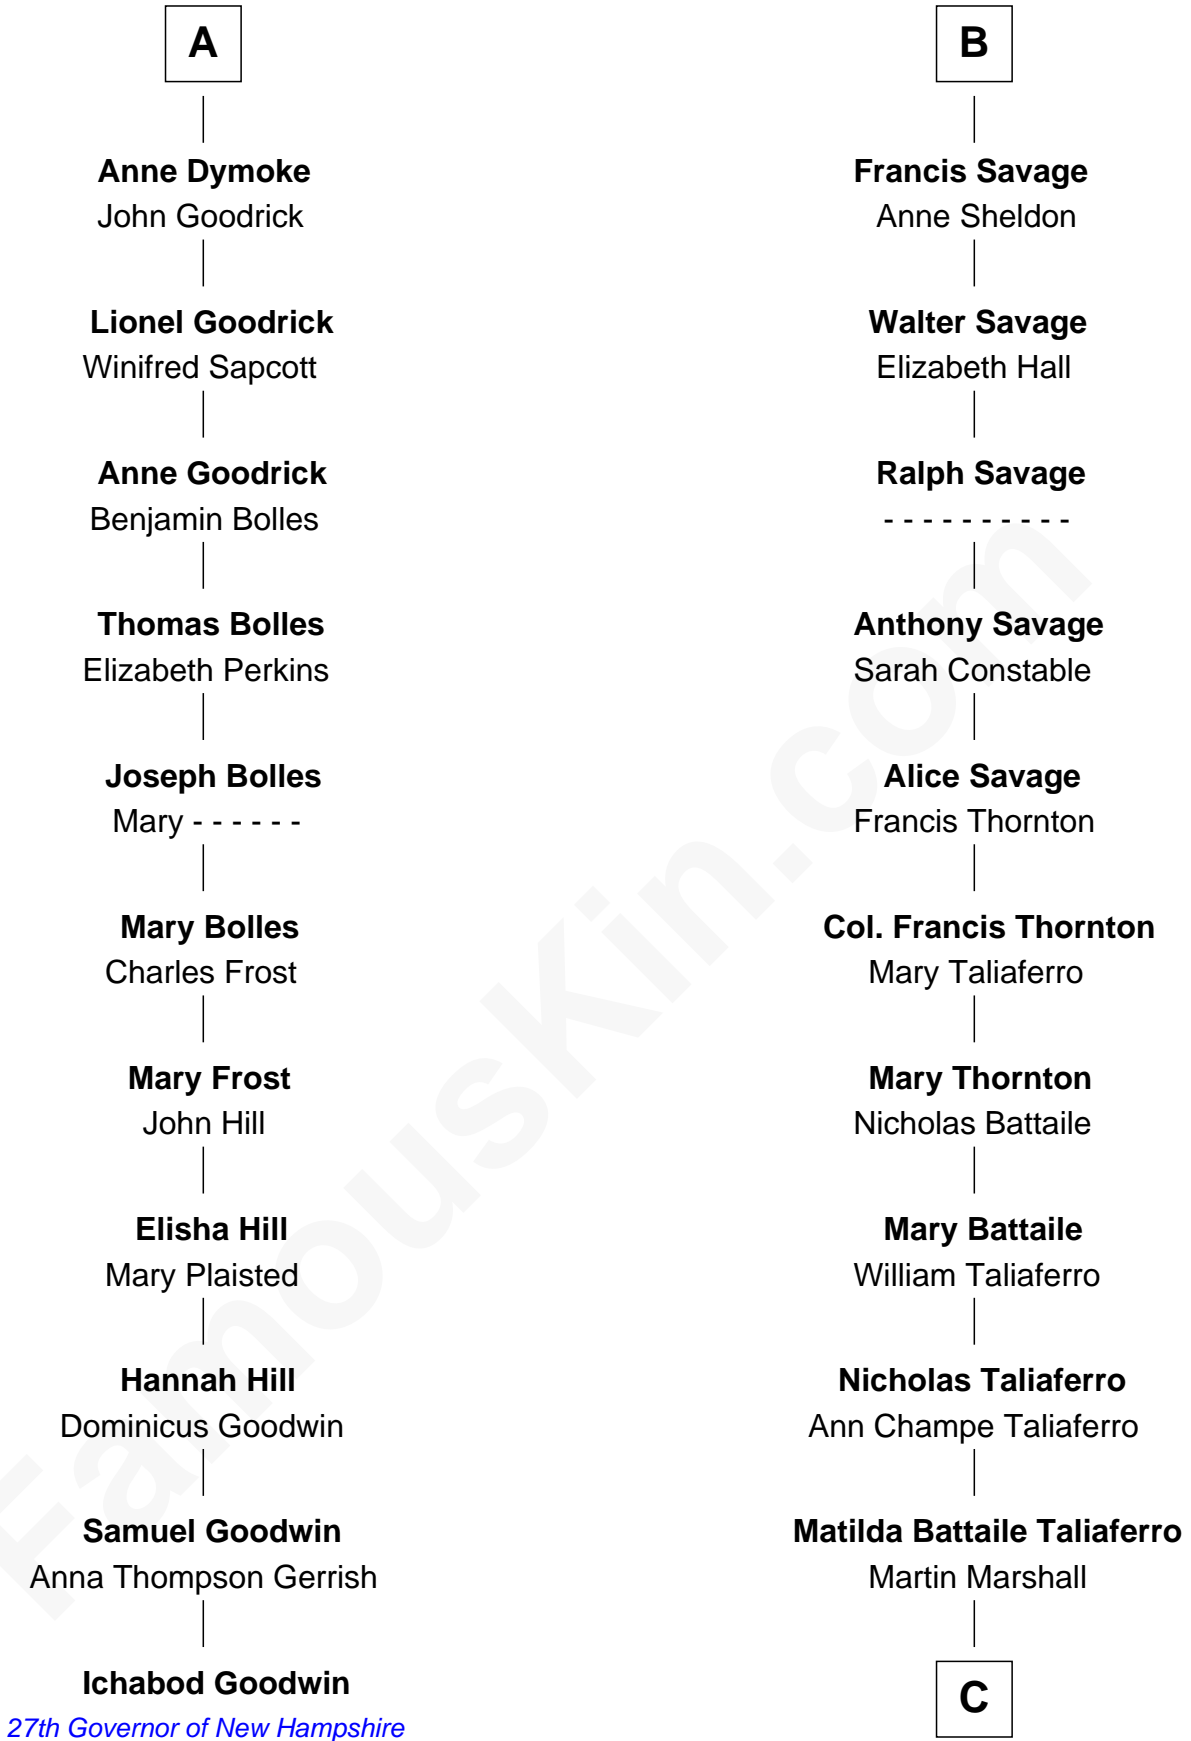

### General George C. Marshall

Author of "The Marshall Plan"

**Bartholomew de Badlesmere**

Margaret de Clare

**Margery de Badlesmere**

Sir William de Ros

**Maud de Roos**

John de Welles

**Sir Lionel Dymoke**

Joanna Griffith

**A**

**Elizabeth de Badlesmere**

Sir William de Bohun

**Elizabeth de Bohun**

Sir Richard Fitzalan

**Elizabeth Fitzalan**

Sir Robert Goushill

**Joan Goushill**

Sir Thomas Stanley

**Katherine Stanley**

Sir John Savage

**Sir Christopher Savage**

Anne Stanley

**Sir Christopher Savage**

Anne Lygon

**B**

C

William Champe Marshall

Susan Myers

George Catlett Marshall

Laura Emily Bradford

General George C. Marshall