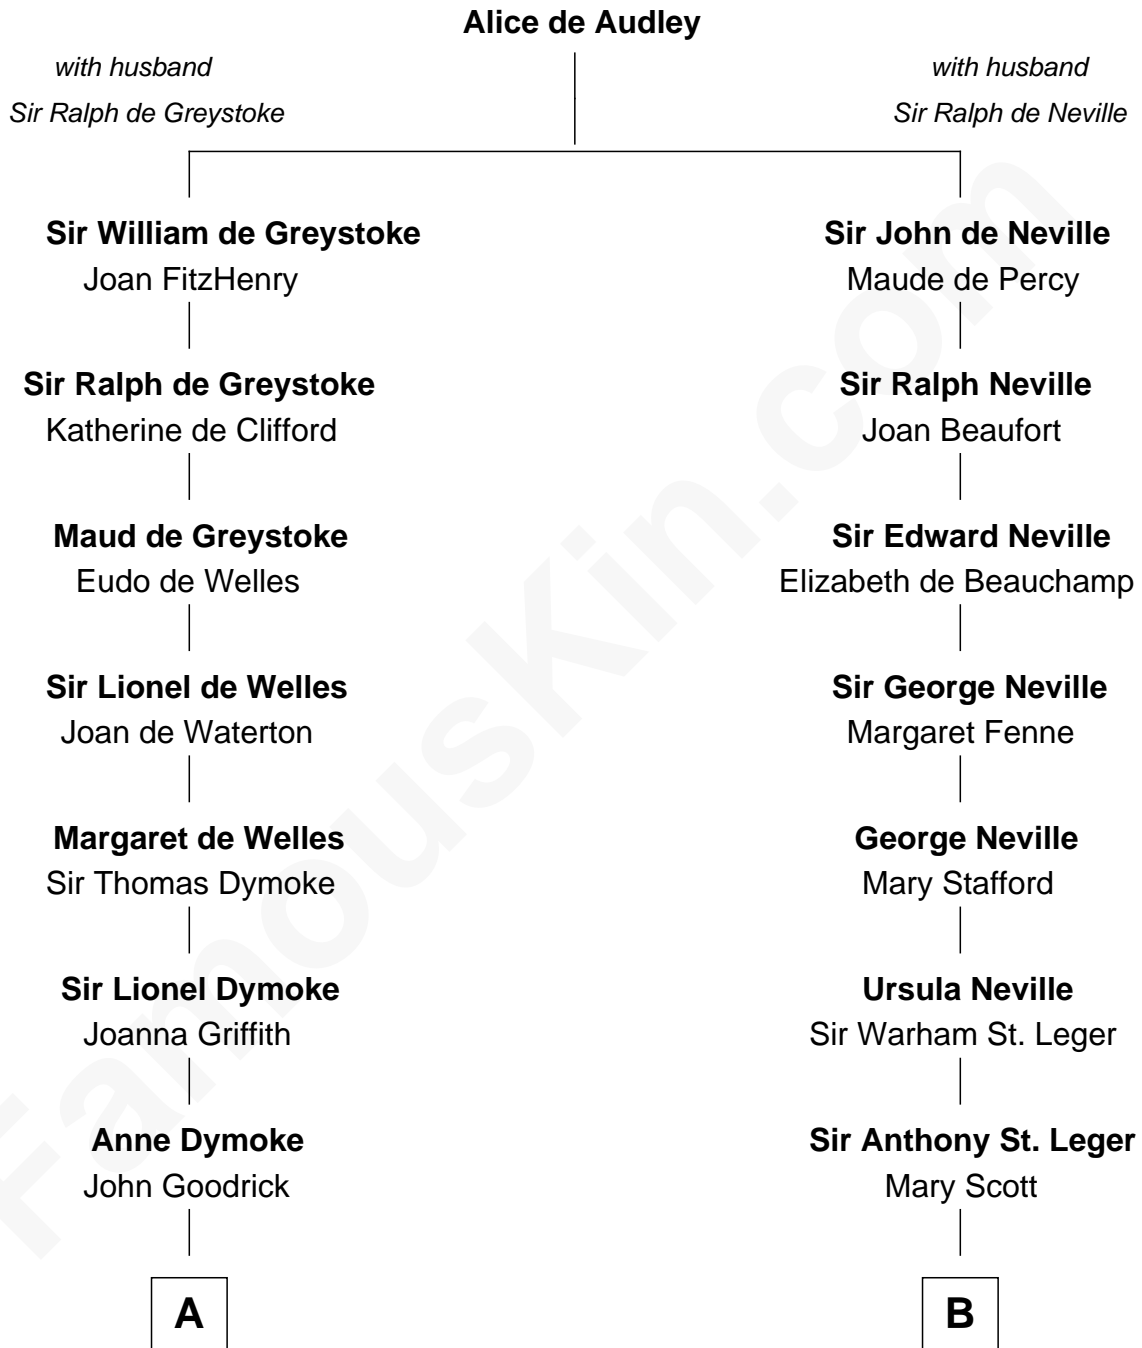

FamousKin.com Relationship Chart of

Ichabod Goodwin

27th Governor of New Hampshire

16th cousin 1 time removed of

Harry F. Byrd

50th Governor of Virginia

A

Lionel Goodrick
Winifred Sappcott

Ichabod Goodwin
27th Governor of New Hampshire

B

Sir Warham St. Leger
Mary Hayward

Ursula St. Leger
Daniel Horsemanden

Col. Warham Horsemanden
Susanna Beeching

Mary Horsemanden
William Byrd

William Byrd
Maria Taylor