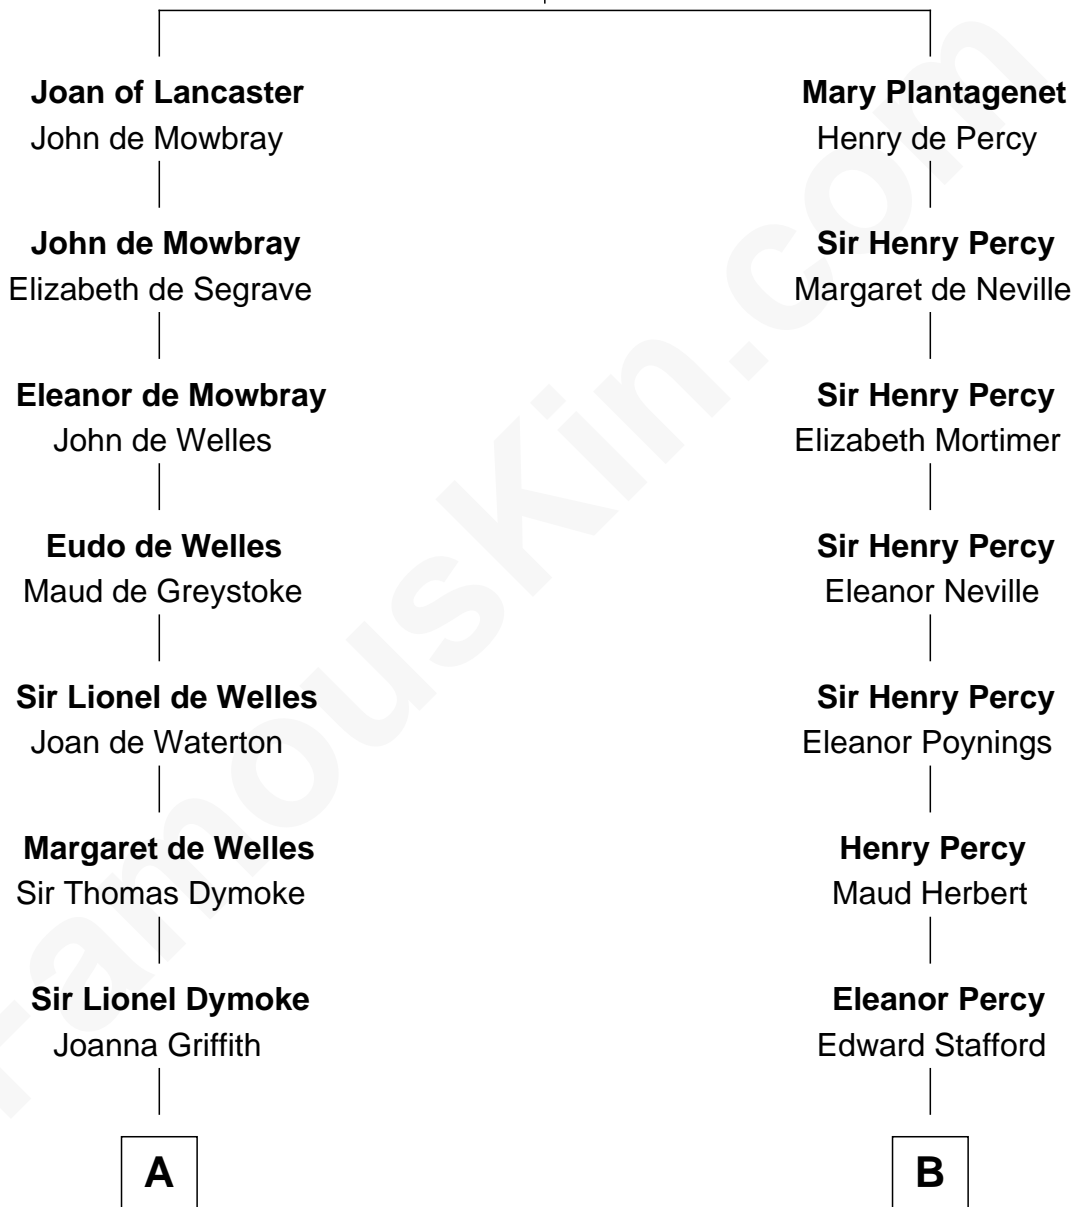

FamousKin.com Relationship Chart of

Ichabod Goodwin

27th Governor of New Hampshire

17th cousin 3 times removed of

Harry F. Byrd

50th Governor of Virginia

Henry Plantagenet

Maud de Chaworth

C

Richard Evelyn Byrd

Anne Harrison

Col. William Byrd

Jane Meriwether Rivers

Richard Evelyn Byrd

Eleanor Bolling Flood

Harry F. Byrd

50th Governor of Virginia

FamousKin.com