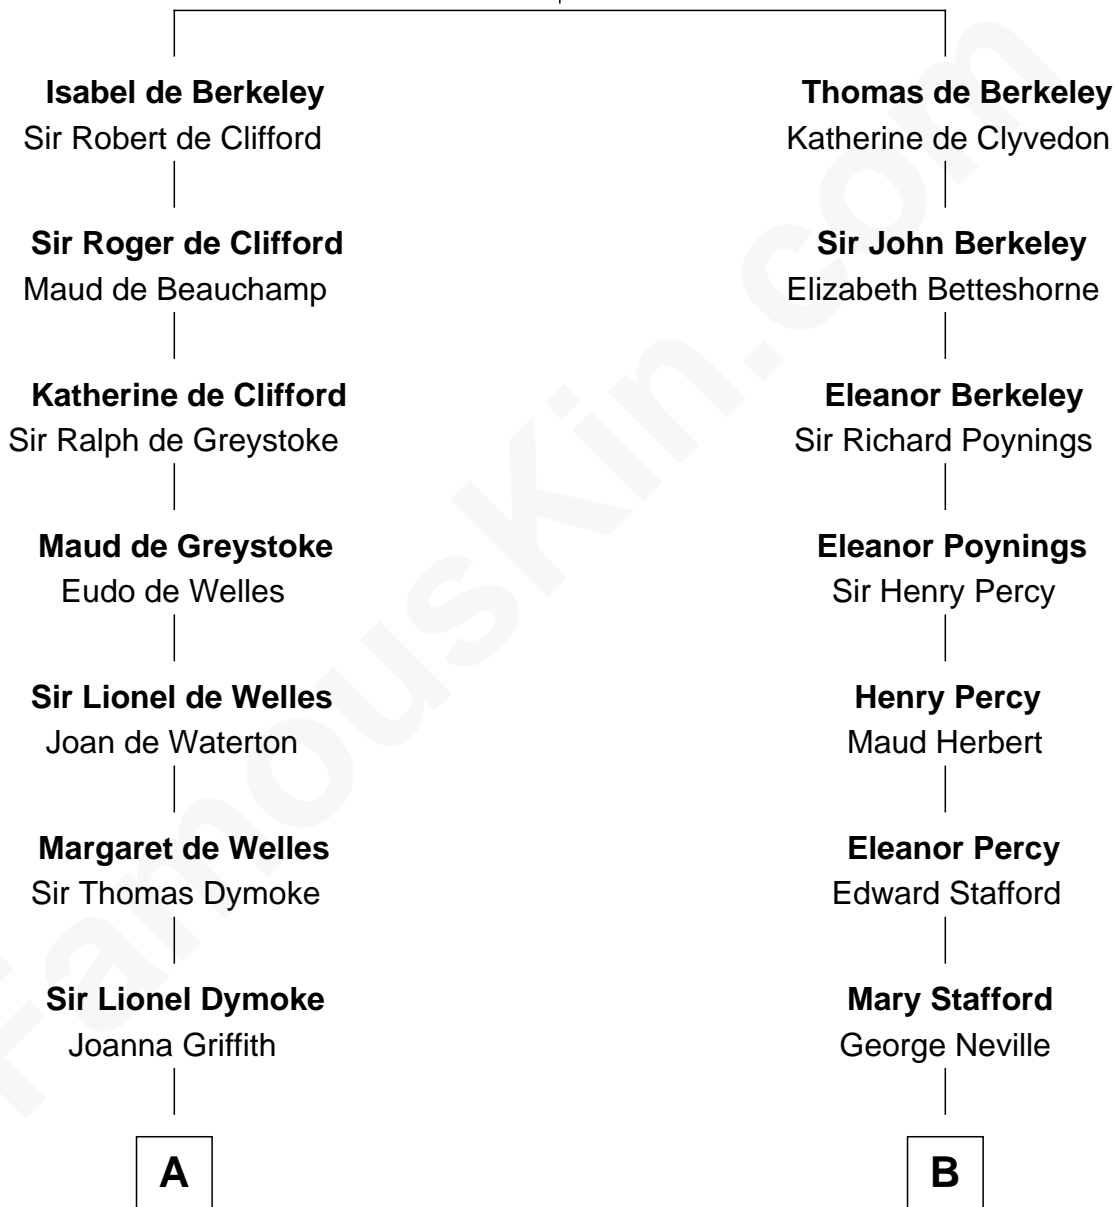

FamousKin.com

Relationship Chart of

Ichabod Goodwin

27th Governor of New Hampshire

17th cousin 2 times removed of

Harry F. Byrd

50th Governor of Virginia

Sir Maurice de Berkeley

Eve la Zouche

C

Col. William Byrd
Jane Meriwether Rivers

Richard Evelyn Byrd
Eleanor Bolling Flood

Harry F. Byrd
50th Governor of Virginia

FamousKin.com