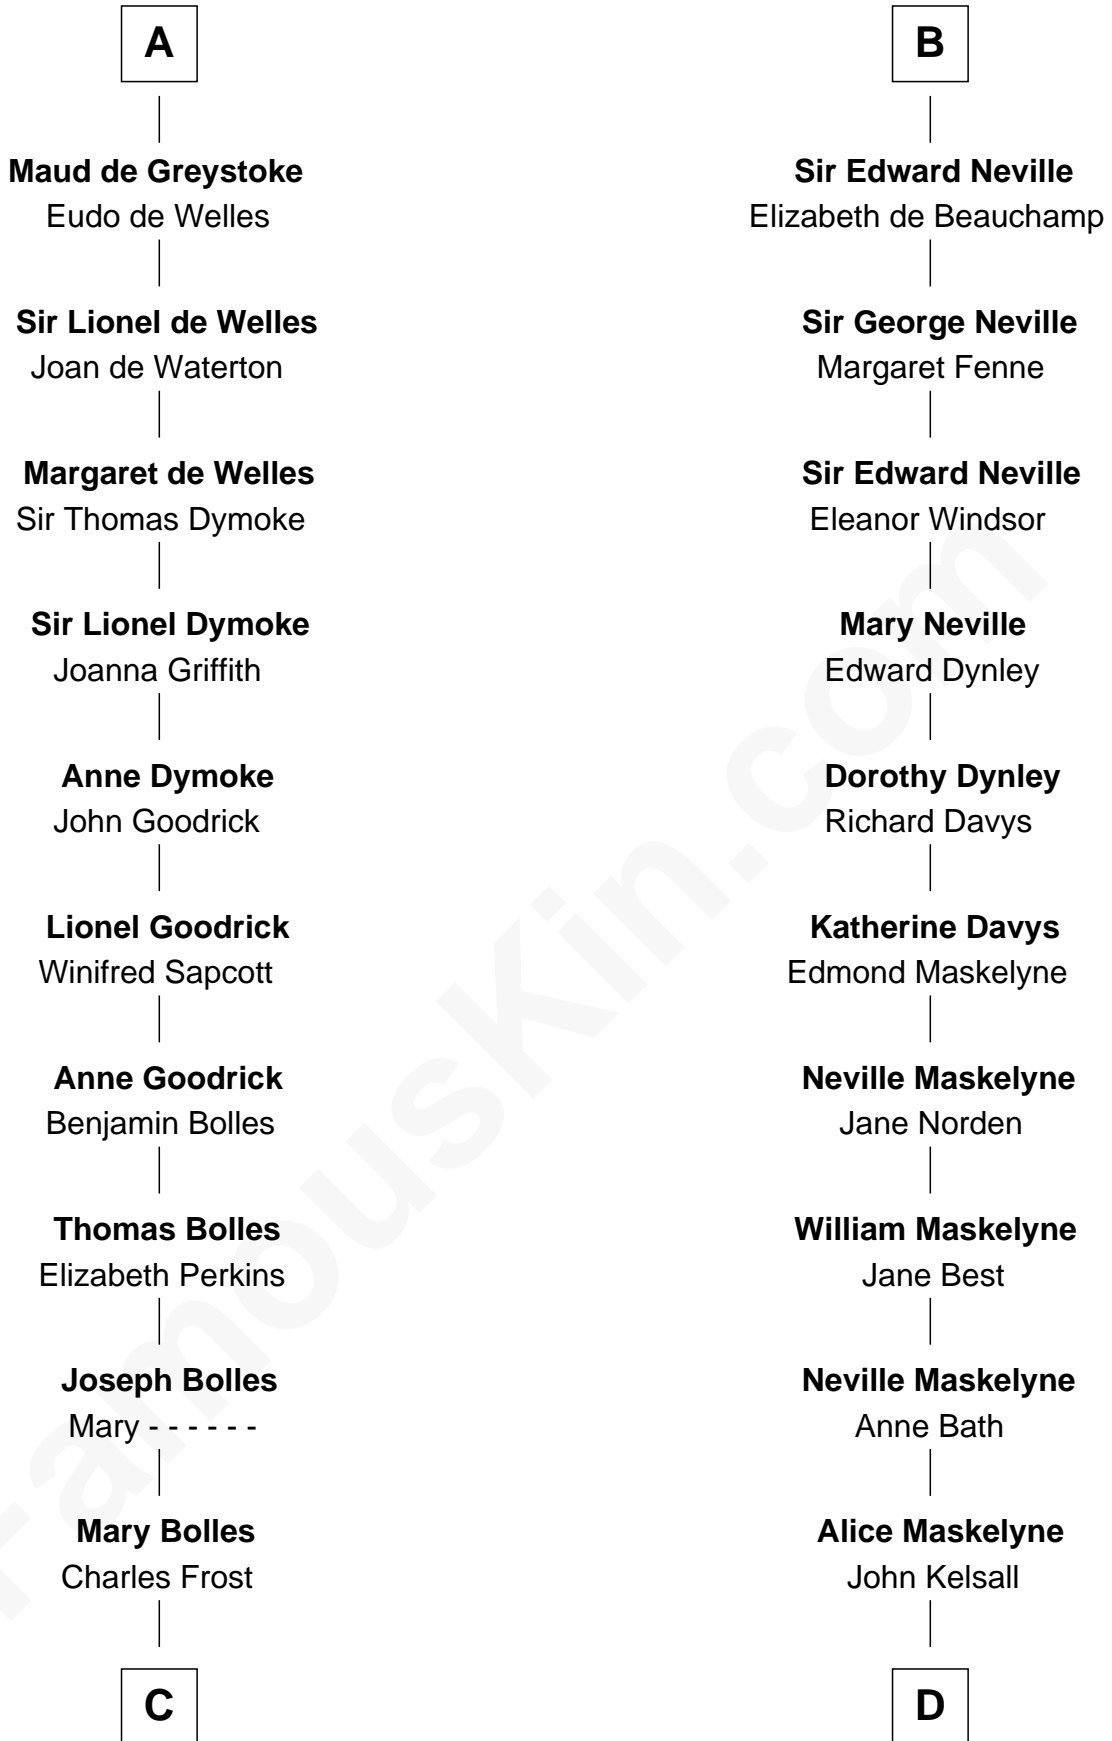

FamousKin.com Relationship Chart of

Ichabod Goodwin

27th Governor of New Hampshire

20th cousin 1 time removed of

Lytton Strachey

Author and Co-Founder of Bloomsbury Group

C

Mary Frost

John Hill

Elisha Hill

Mary Plaisted

Hannah Hill

Dominicus Goodwin

Samuel Goodwin

Anna Thompson Gerrish

Ichabod Goodwin