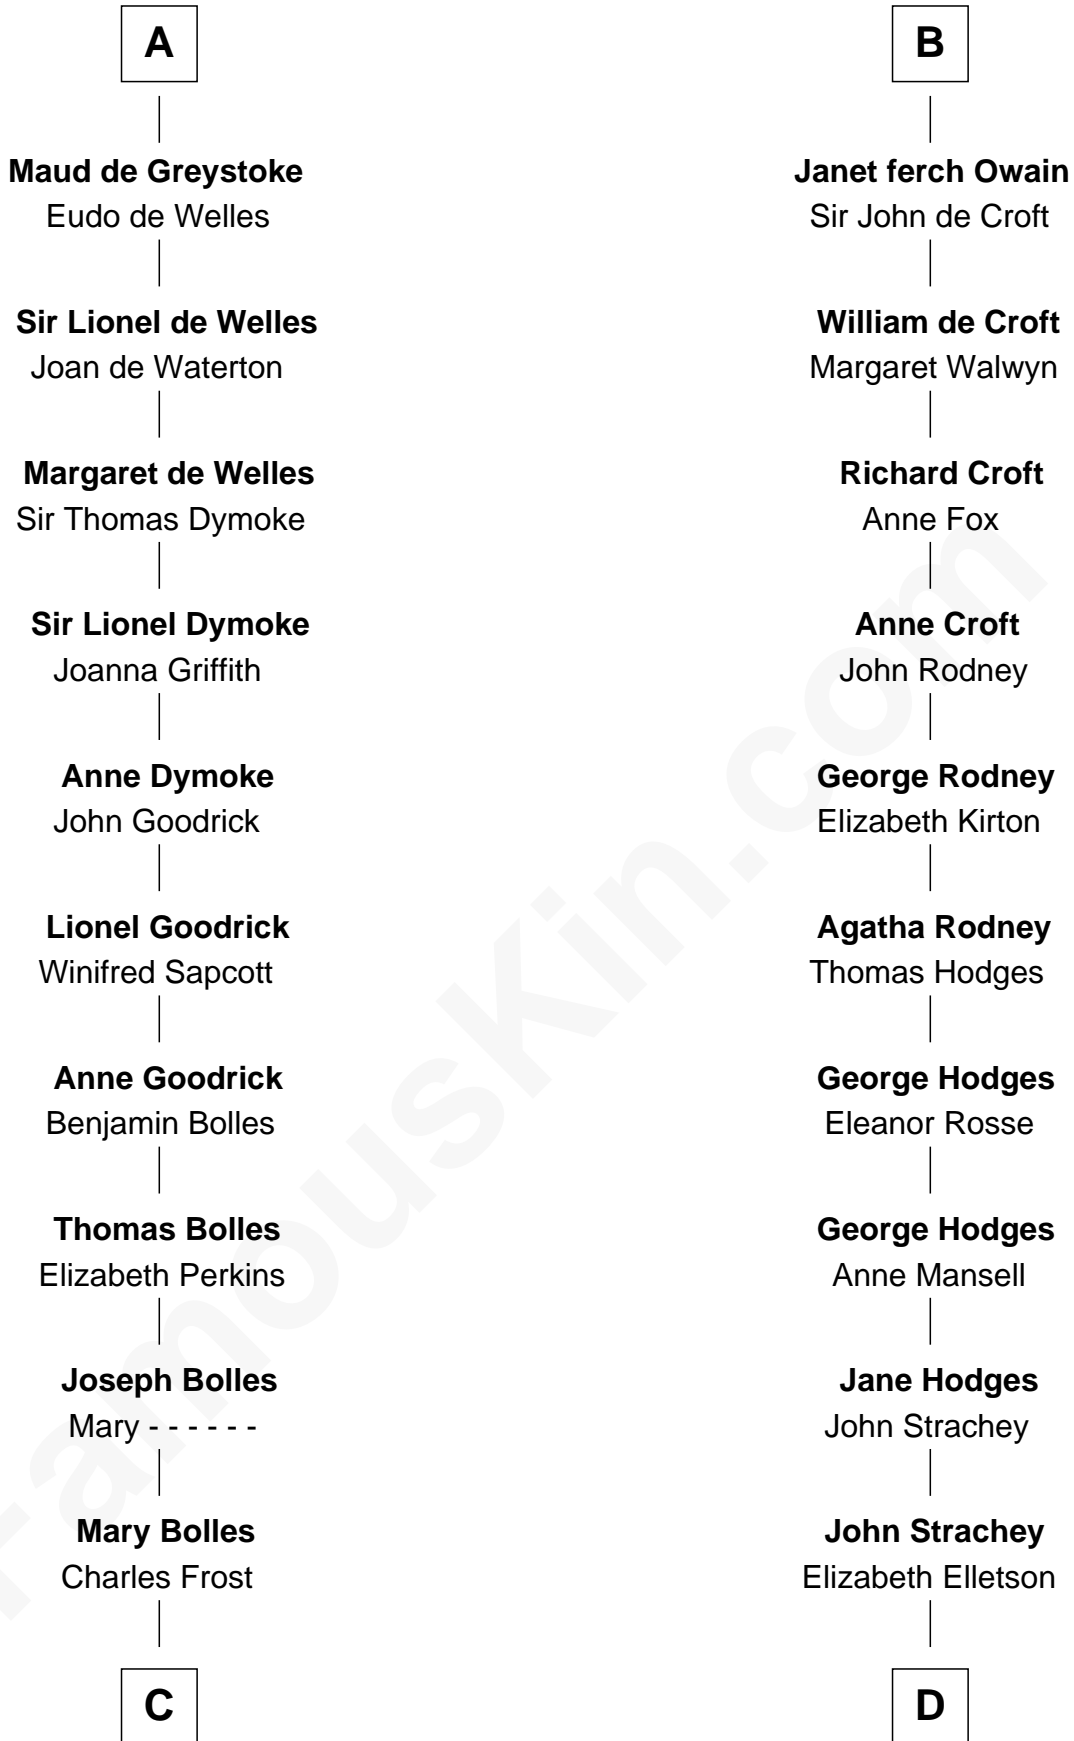

FamousKin.com Relationship Chart of

Ichabod Goodwin

27th Governor of New Hampshire

21st cousin of

Lytton Strachey

Author and Co-Founder of Bloomsbury Group

Bertrade de Montfort

Hugh de Kevelioc

C

Mary Frost

John Hill

Elisha Hill

Mary Plaisted

Hannah Hill

Dominicus Goodwin

Samuel Goodwin

Anna Thompson Gerrish

Ichabod Goodwin

27th Governor of New Hampshire

D

Henry Strachey

Helen Clerk

Sir Henry Strachey

Jane Kelsall