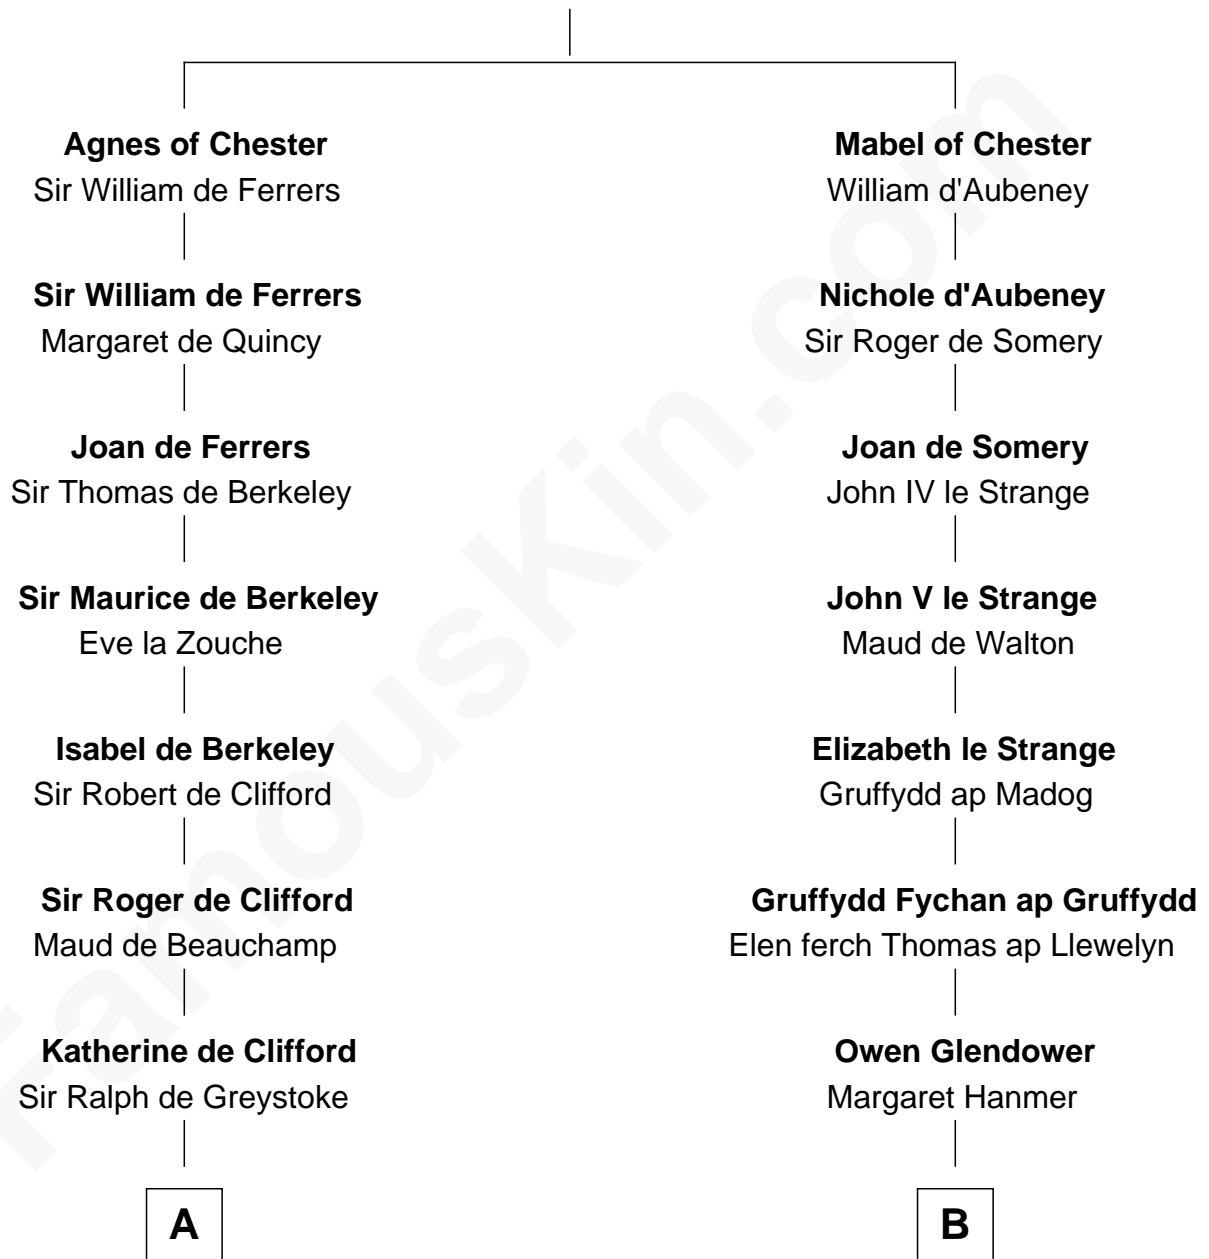

FamousKin.com Relationship Chart of

Ichabod Goodwin

27th Governor of New Hampshire

21st cousin of

Lytton Strachey

Author and Co-Founder of Bloomsbury Group

Bertrade de Montfort

Hugh de Kevelioc

C

Mary Frost

John Hill

Elisha Hill

Mary Plaisted

Hannah Hill

Dominicus Goodwin

Samuel Goodwin

Anna Thompson Gerrish

Ichabod Goodwin

27th Governor of New Hampshire

D

Henry Strachey

Helen Clerk

Sir Henry Strachey

Jane Kelsall