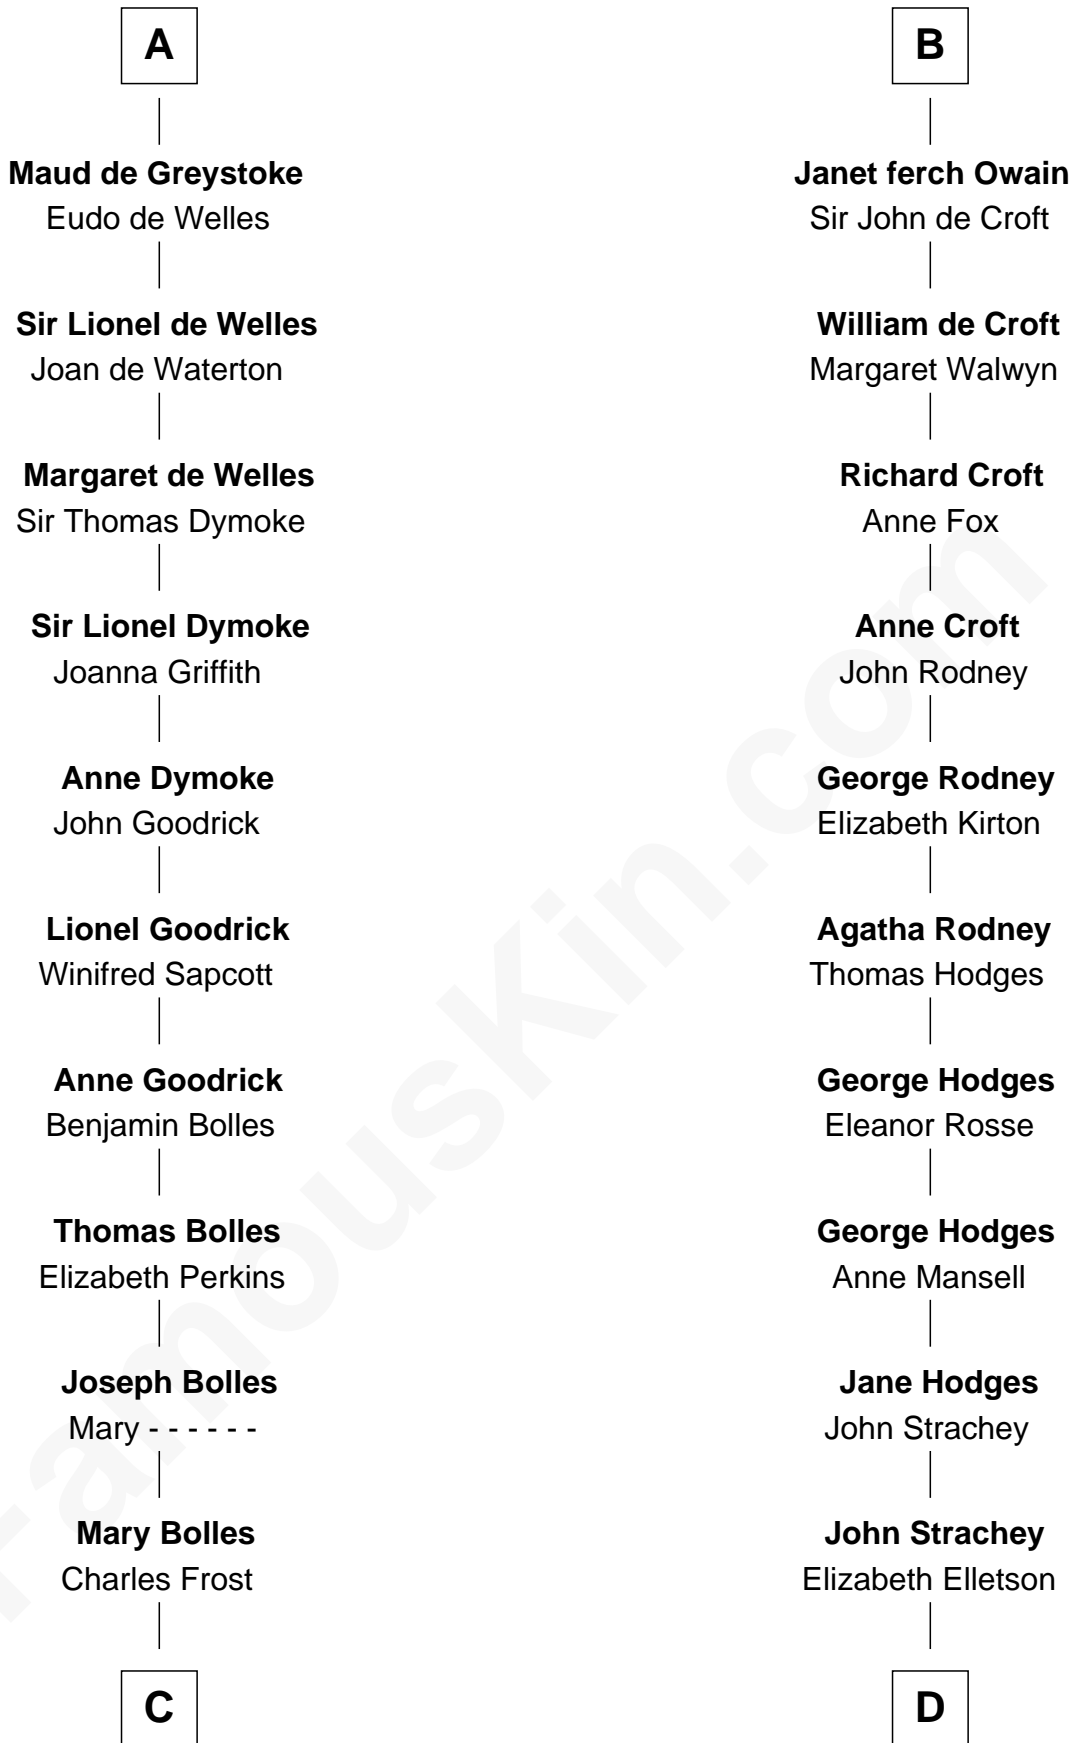

FamousKin.com Relationship Chart of

Ichabod Goodwin

27th Governor of New Hampshire

21st cousin of

Lytton Strachey

Author and Co-Founder of Bloomsbury Group

C

Mary Frost

John Hill

Elisha Hill

Mary Plaisted

Hannah Hill

Dominicus Goodwin

Samuel Goodwin

Anna Thompson Gerrish

Ichabod Goodwin