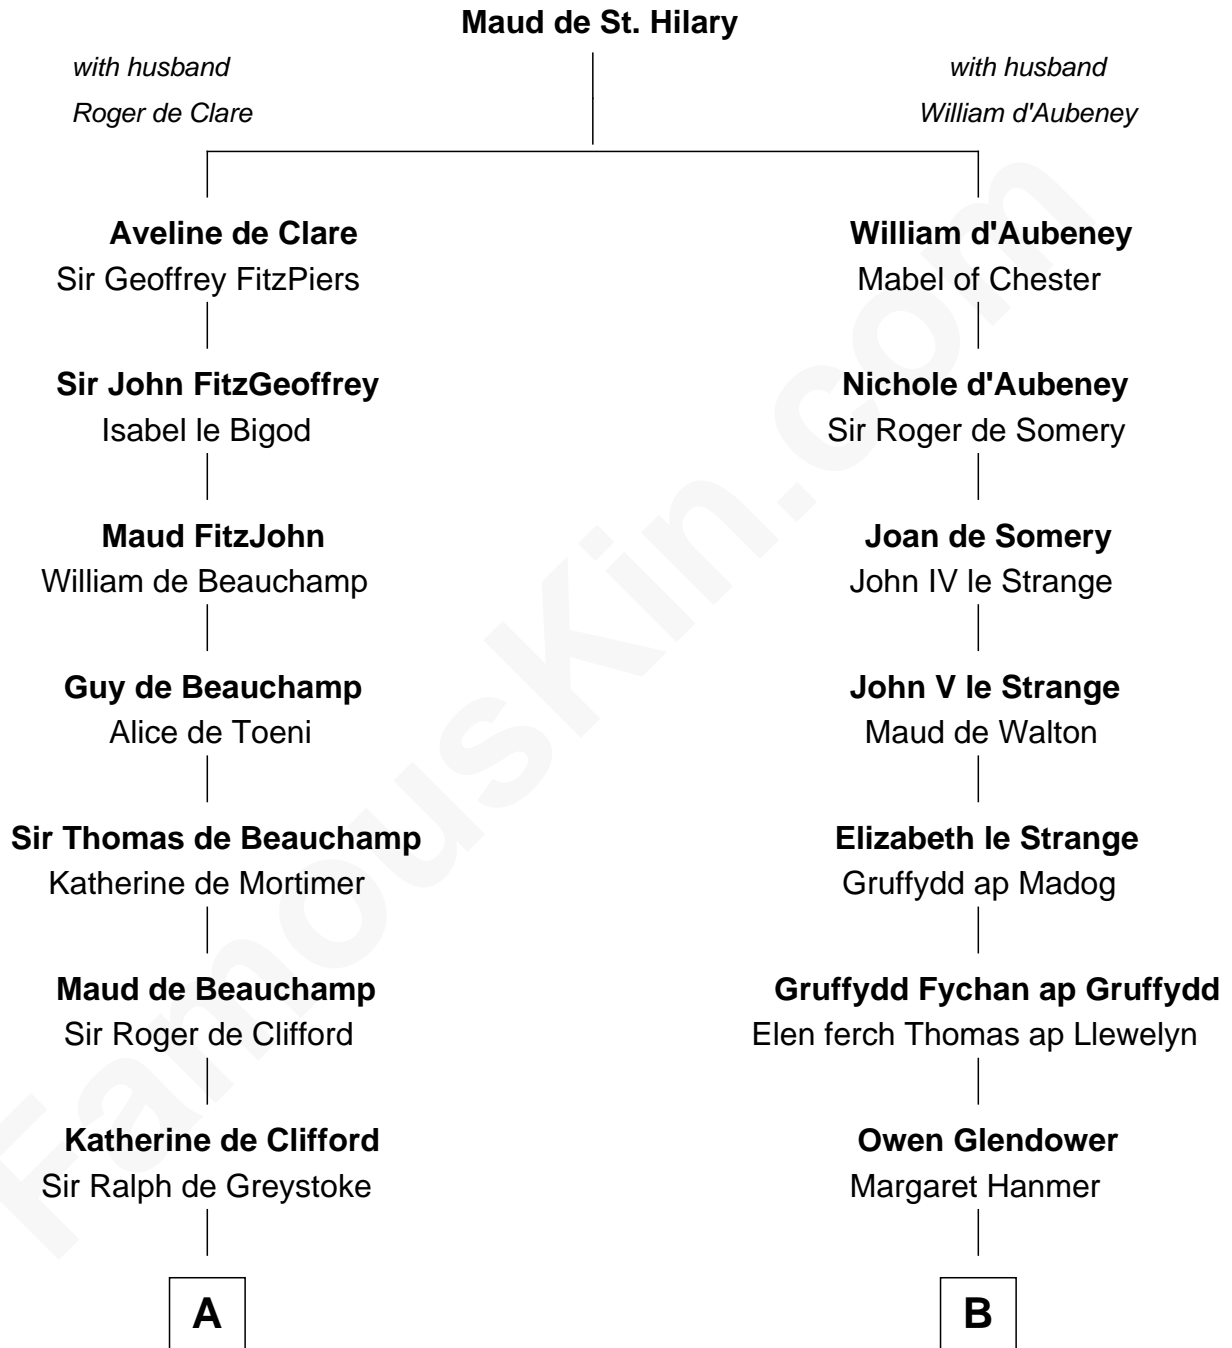

FamousKin.com Relationship Chart of

Ichabod Goodwin

27th Governor of New Hampshire

21st cousin of

Lytton Strachey

Author and Co-Founder of Bloomsbury Group

C

Mary Frost

John Hill

Elisha Hill

Mary Plaisted

Hannah Hill

Dominicus Goodwin

Samuel Goodwin

Anna Thompson Gerrish

Ichabod Goodwin