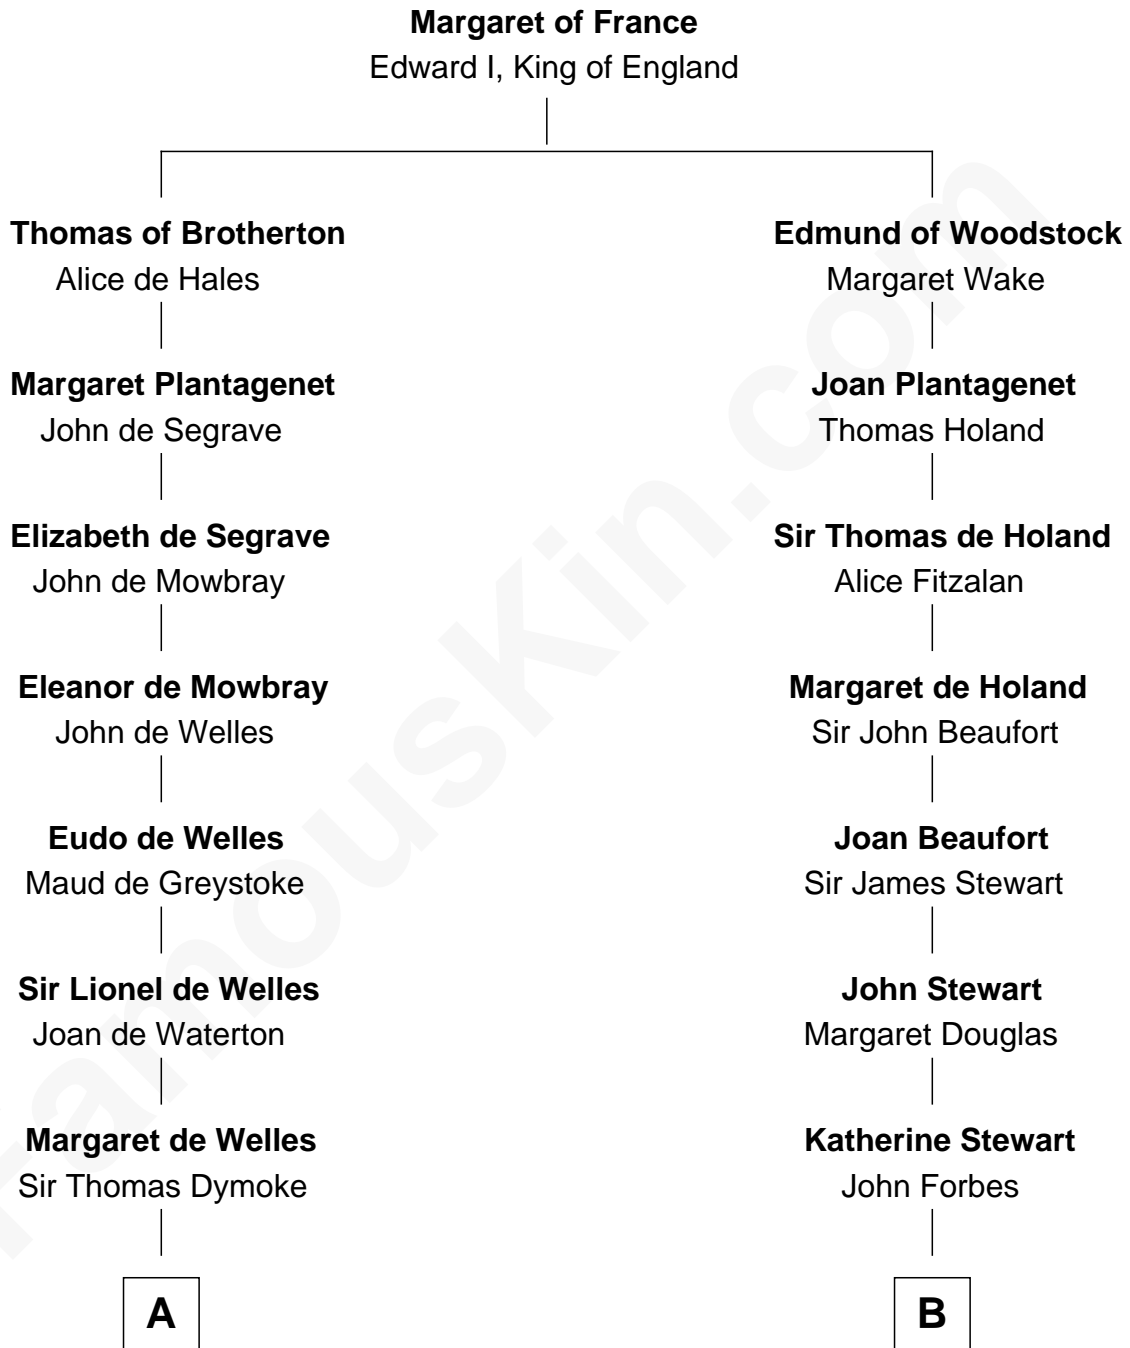

# FamousKin.com Relationship Chart of

**Ichabod Goodwin**

*27th Governor of New Hampshire*

18th cousin of

**Lytton Strachey**

*Author and Co-Founder of Bloomsbury Group*

**C**

**Samuel Goodwin**  
Anna Thompson Gerrish

**Ichabod Goodwin**  
*27th Governor of New Hampshire*

**D**

**Jane Maria Grant**  
Sir Richard Strachey

**Lytton Strachey**  
*British Author*

FamousKin.com