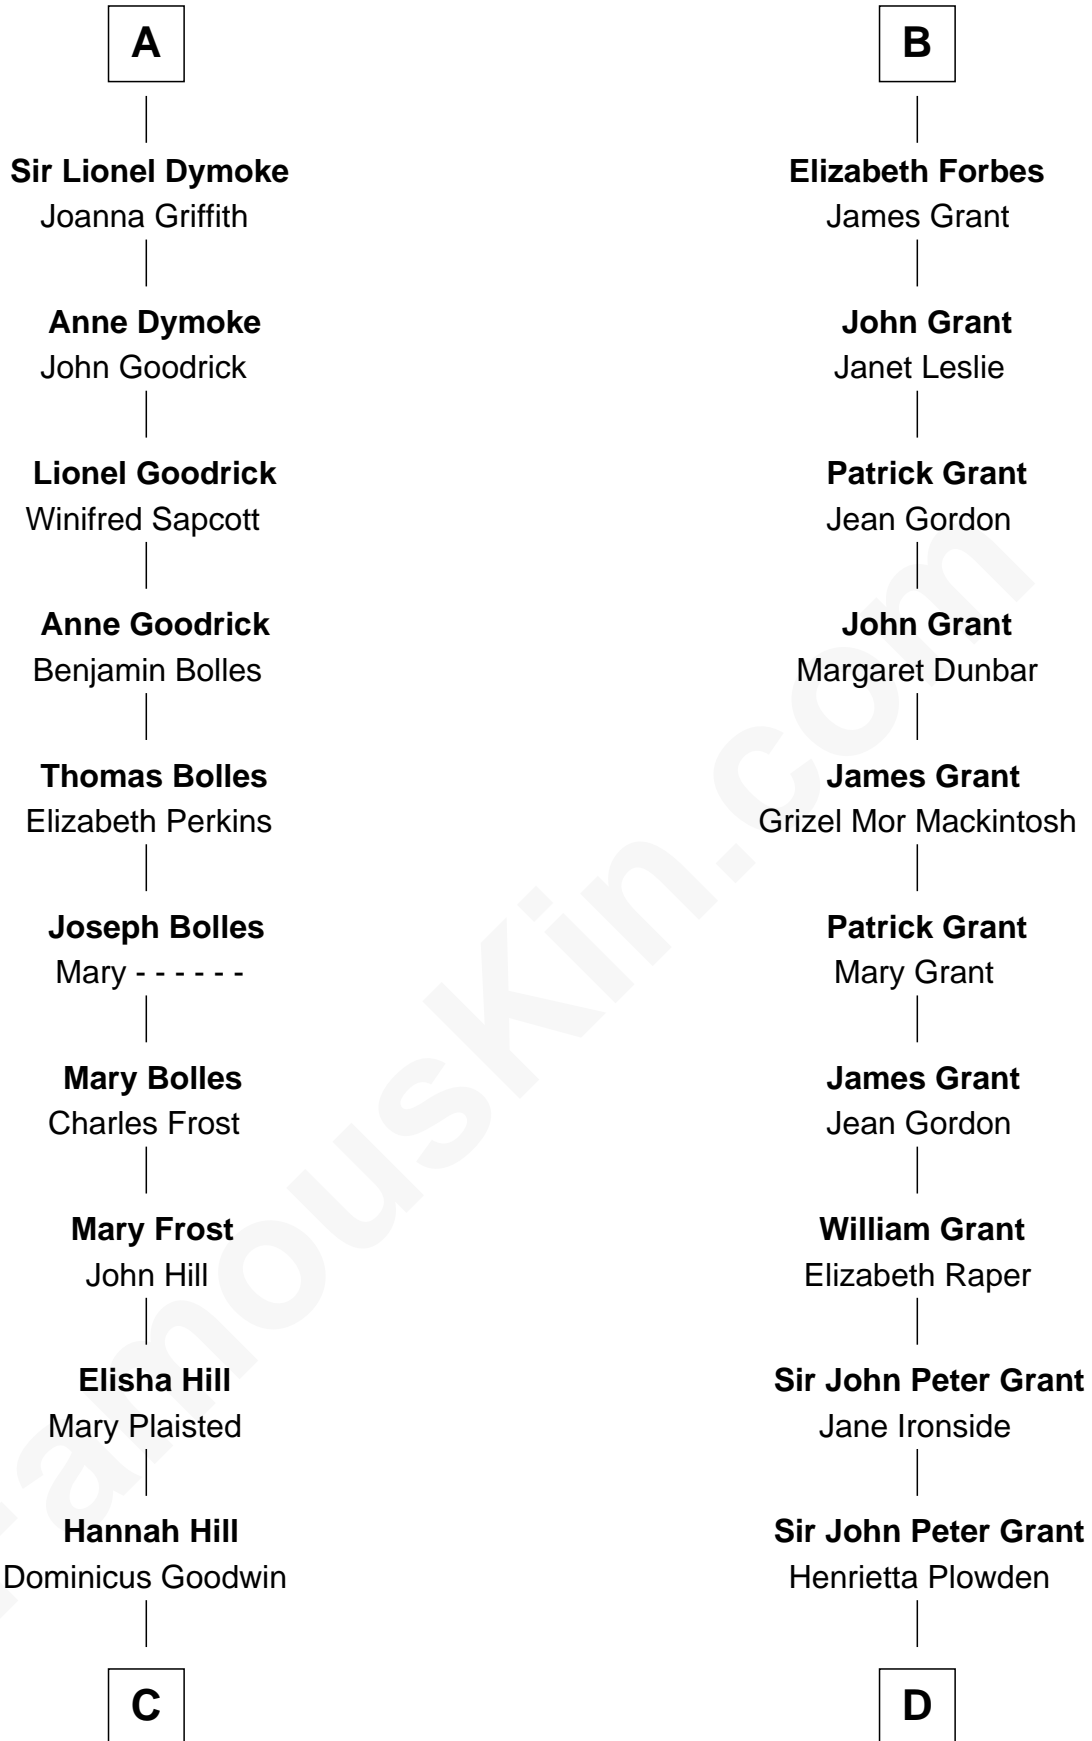

# FamousKin.com Relationship Chart of

**Ichabod Goodwin**

*27th Governor of New Hampshire*

18th cousin of

**Lytton Strachey**

*Author and Co-Founder of Bloomsbury Group*

**C**

**Samuel Goodwin**  
Anna Thompson Gerrish

**Ichabod Goodwin**  
*27th Governor of New Hampshire*

**D**

**Jane Maria Grant**  
Sir Richard Strachey

**Lytton Strachey**  
*British Author*

FamousKin.com