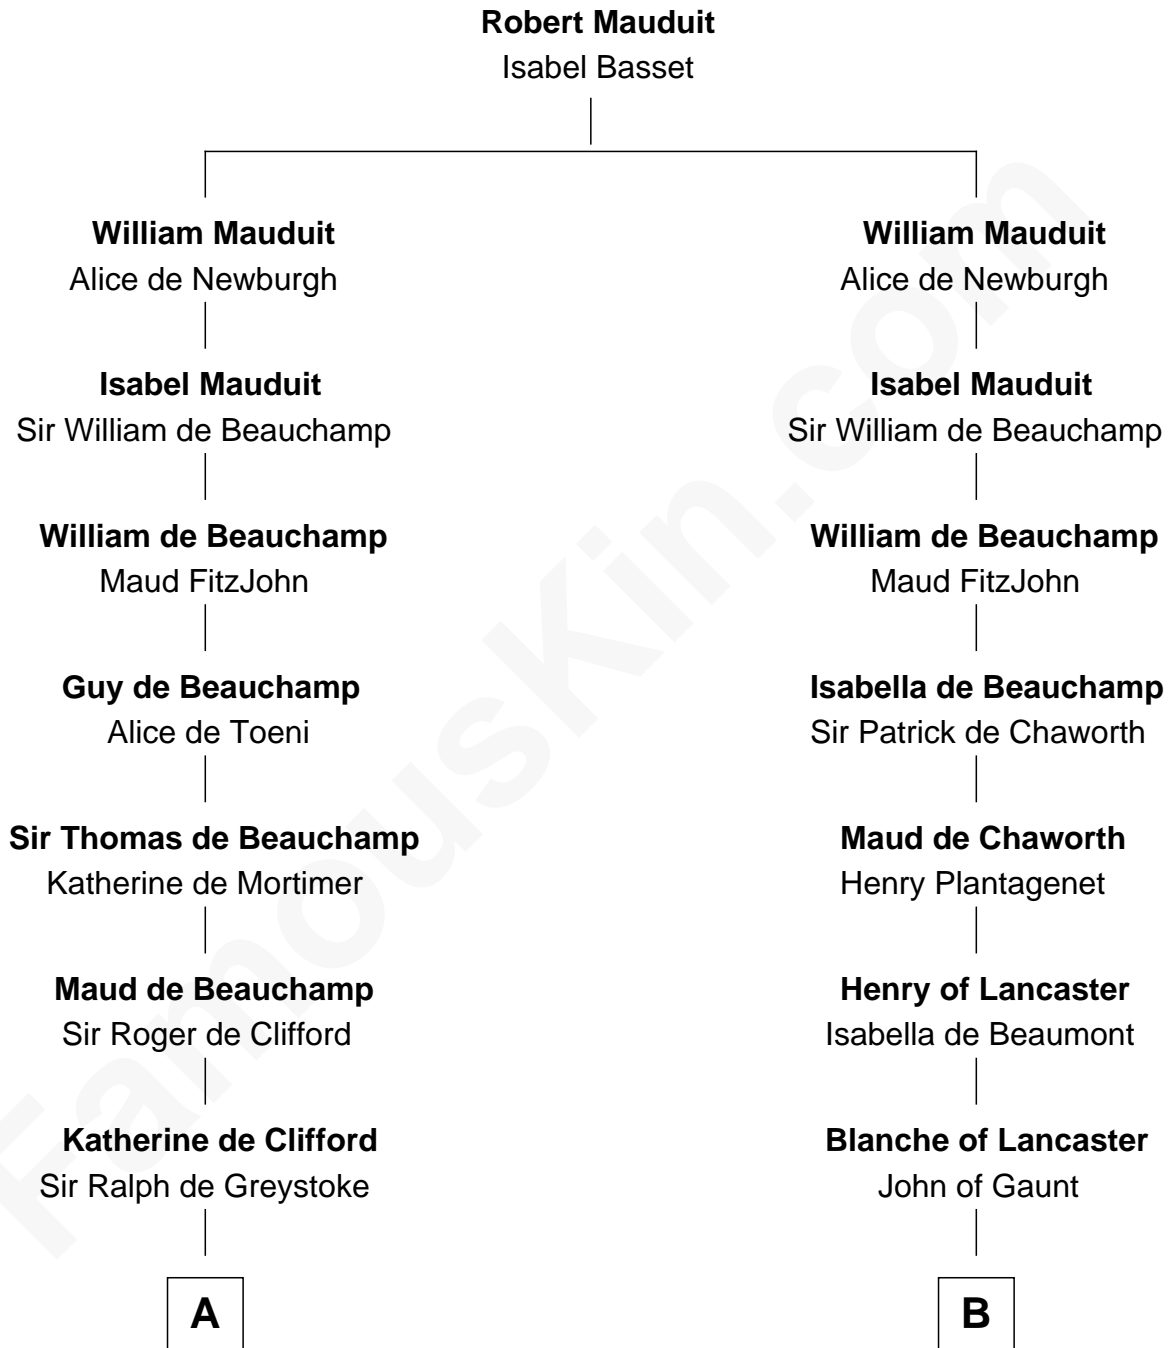

FamousKin.com Relationship Chart of

Ichabod Goodwin

27th Governor of New Hampshire

18th cousin 3 times removed of

George Clinton

4th U.S. Vice President

C

Mary Frost

John Hill

Elisha Hill

Mary Plaisted

Hannah Hill

Dominicus Goodwin

Samuel Goodwin

Anna Thompson Gerrish

Ichabod Goodwin

27th Governor of New Hampshire

D

Charles Clinton

Elizabeth Denniston

George Clinton

4th U.S. Vice President

FamousKin.com