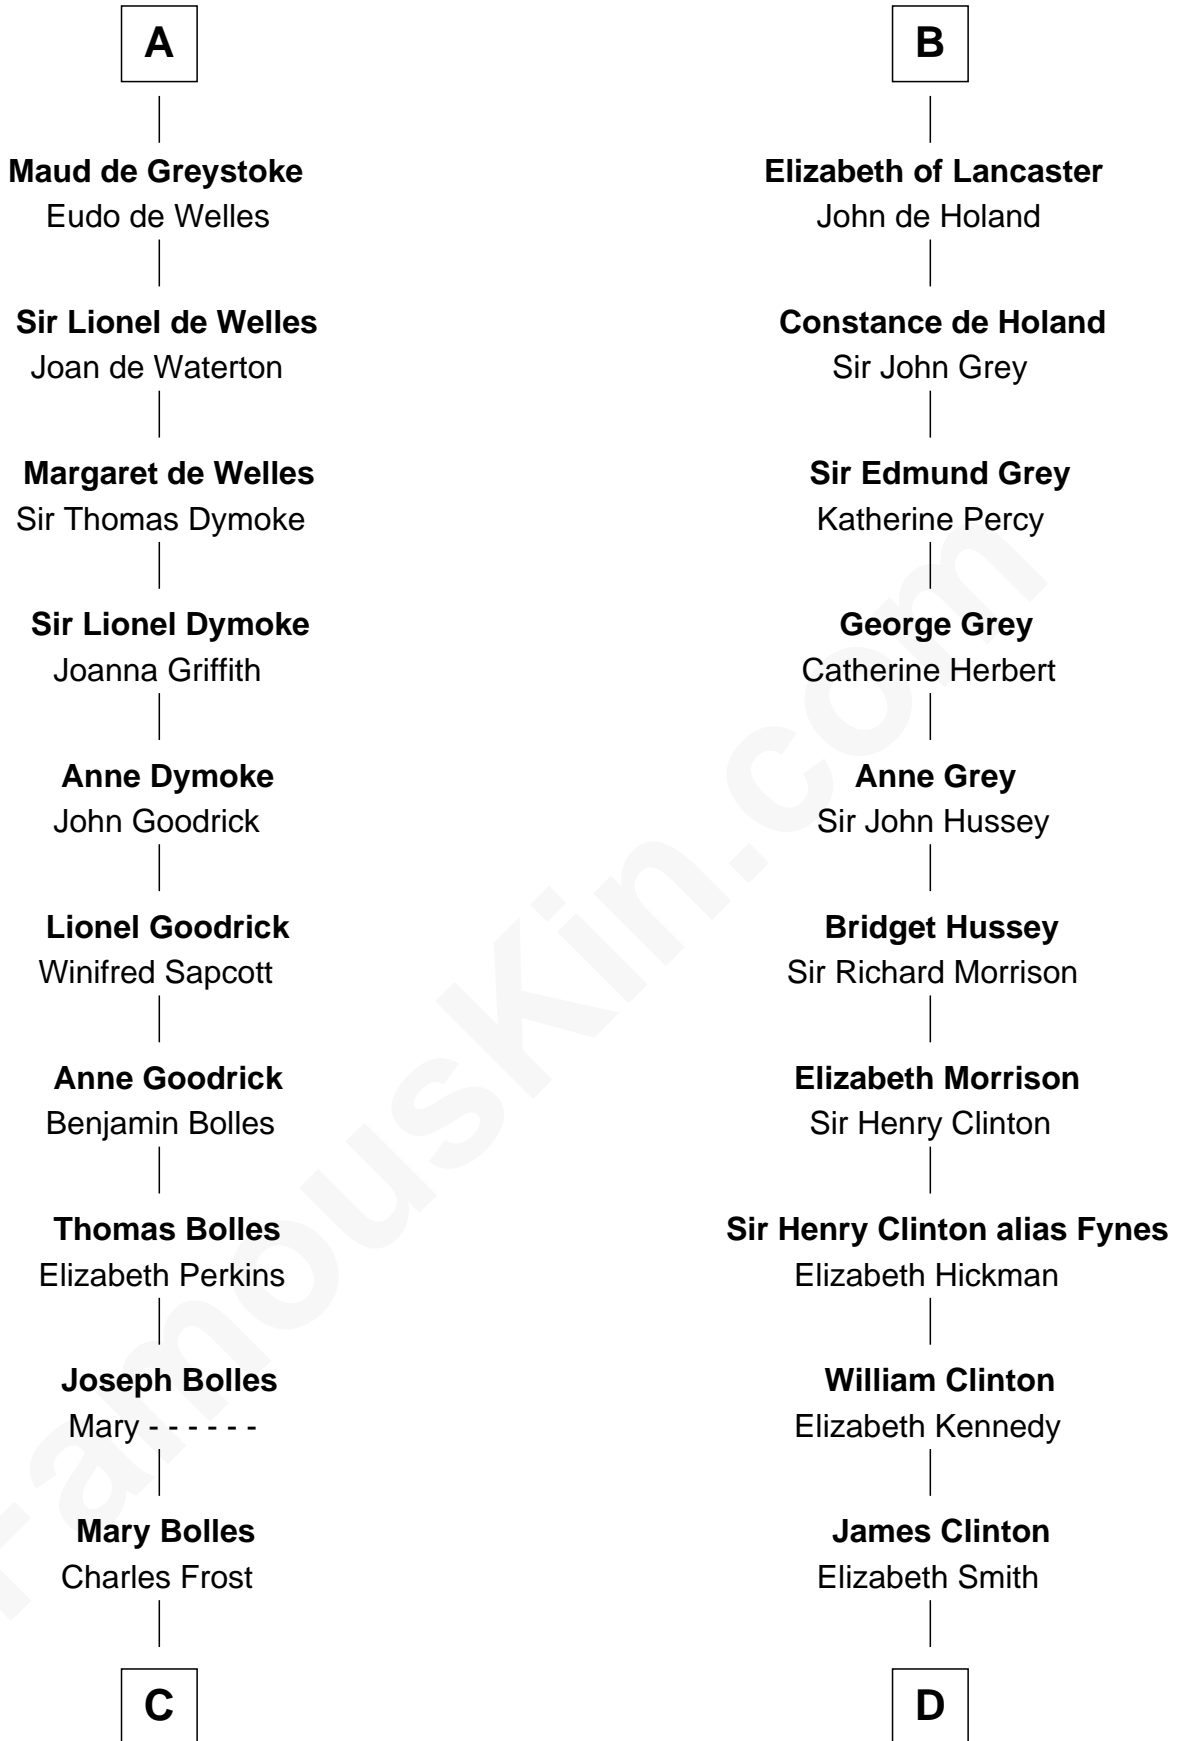

FamousKin.com Relationship Chart of

Ichabod Goodwin

27th Governor of New Hampshire

18th cousin 3 times removed of

George Clinton

4th U.S. Vice President

C

Mary Frost

John Hill

Elisha Hill

Mary Plaisted

Hannah Hill

Dominicus Goodwin

Samuel Goodwin

Anna Thompson Gerrish

Ichabod Goodwin

27th Governor of New Hampshire

D

Charles Clinton

Elizabeth Denniston

George Clinton

4th U.S. Vice President

FamousKin.com