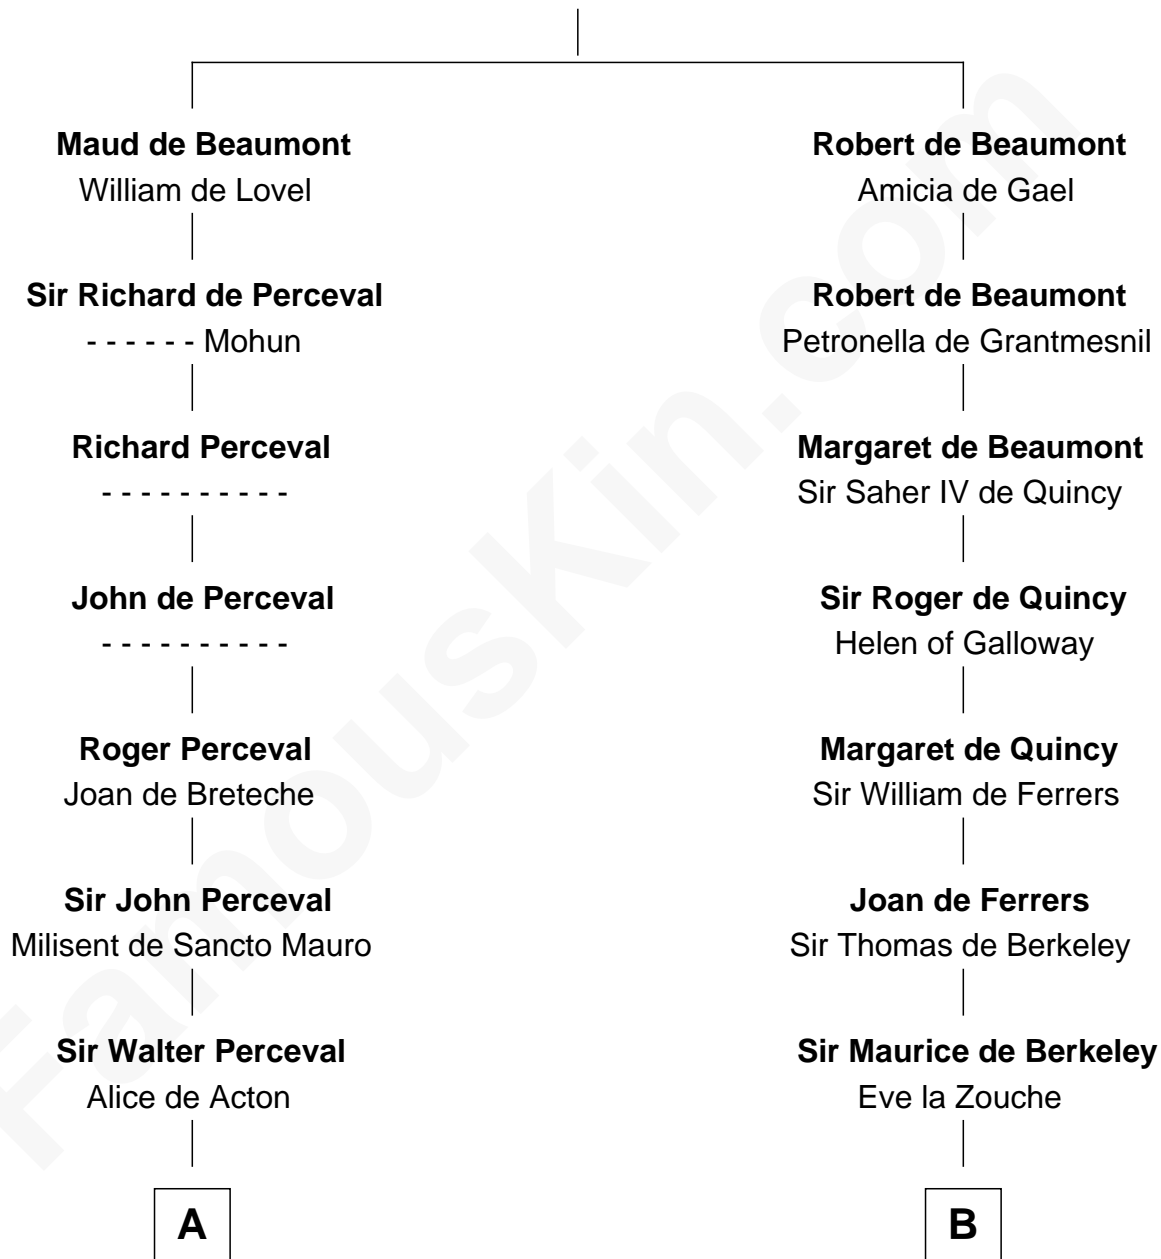

FamousKin.com Relationship Chart of

Ichabod Goodwin

27th Governor of New Hampshire

19th cousin 1 time removed of

George Clinton

4th U.S. Vice President

Sir Robert de Beaumont

Isabel de Vermandois

FamousKin.com