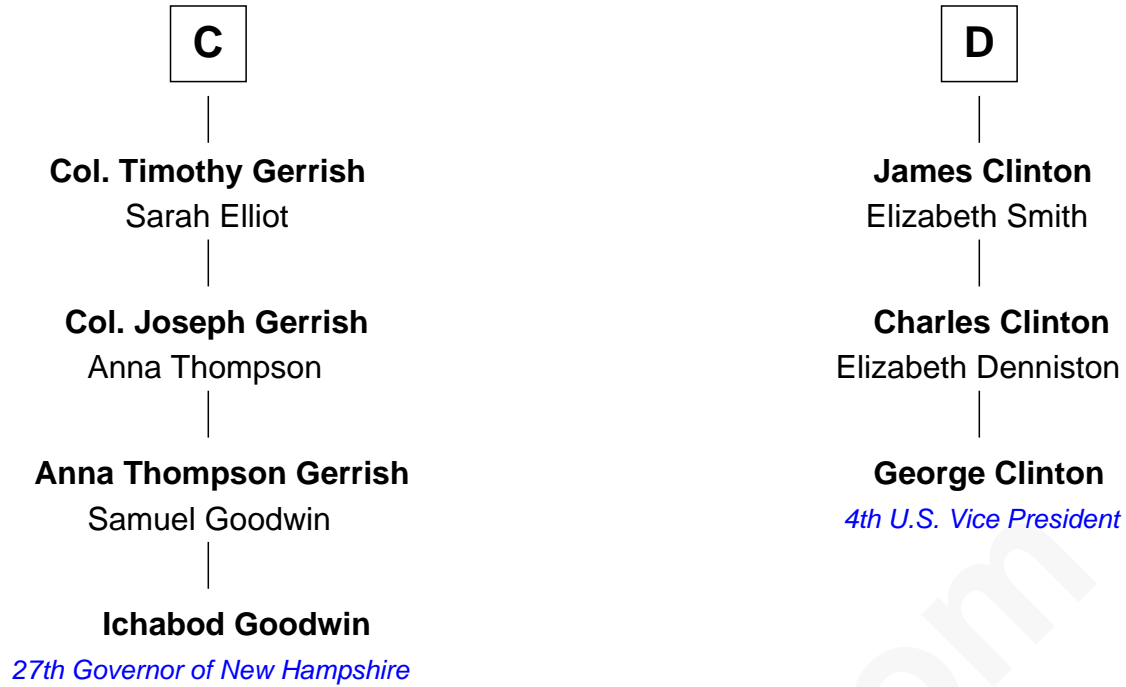

FamousKin.com Relationship Chart of

Ichabod Goodwin

27th Governor of New Hampshire

19th cousin 1 time removed of

George Clinton

4th U.S. Vice President

Sir Robert de Beaumont

Isabel de Vermandois