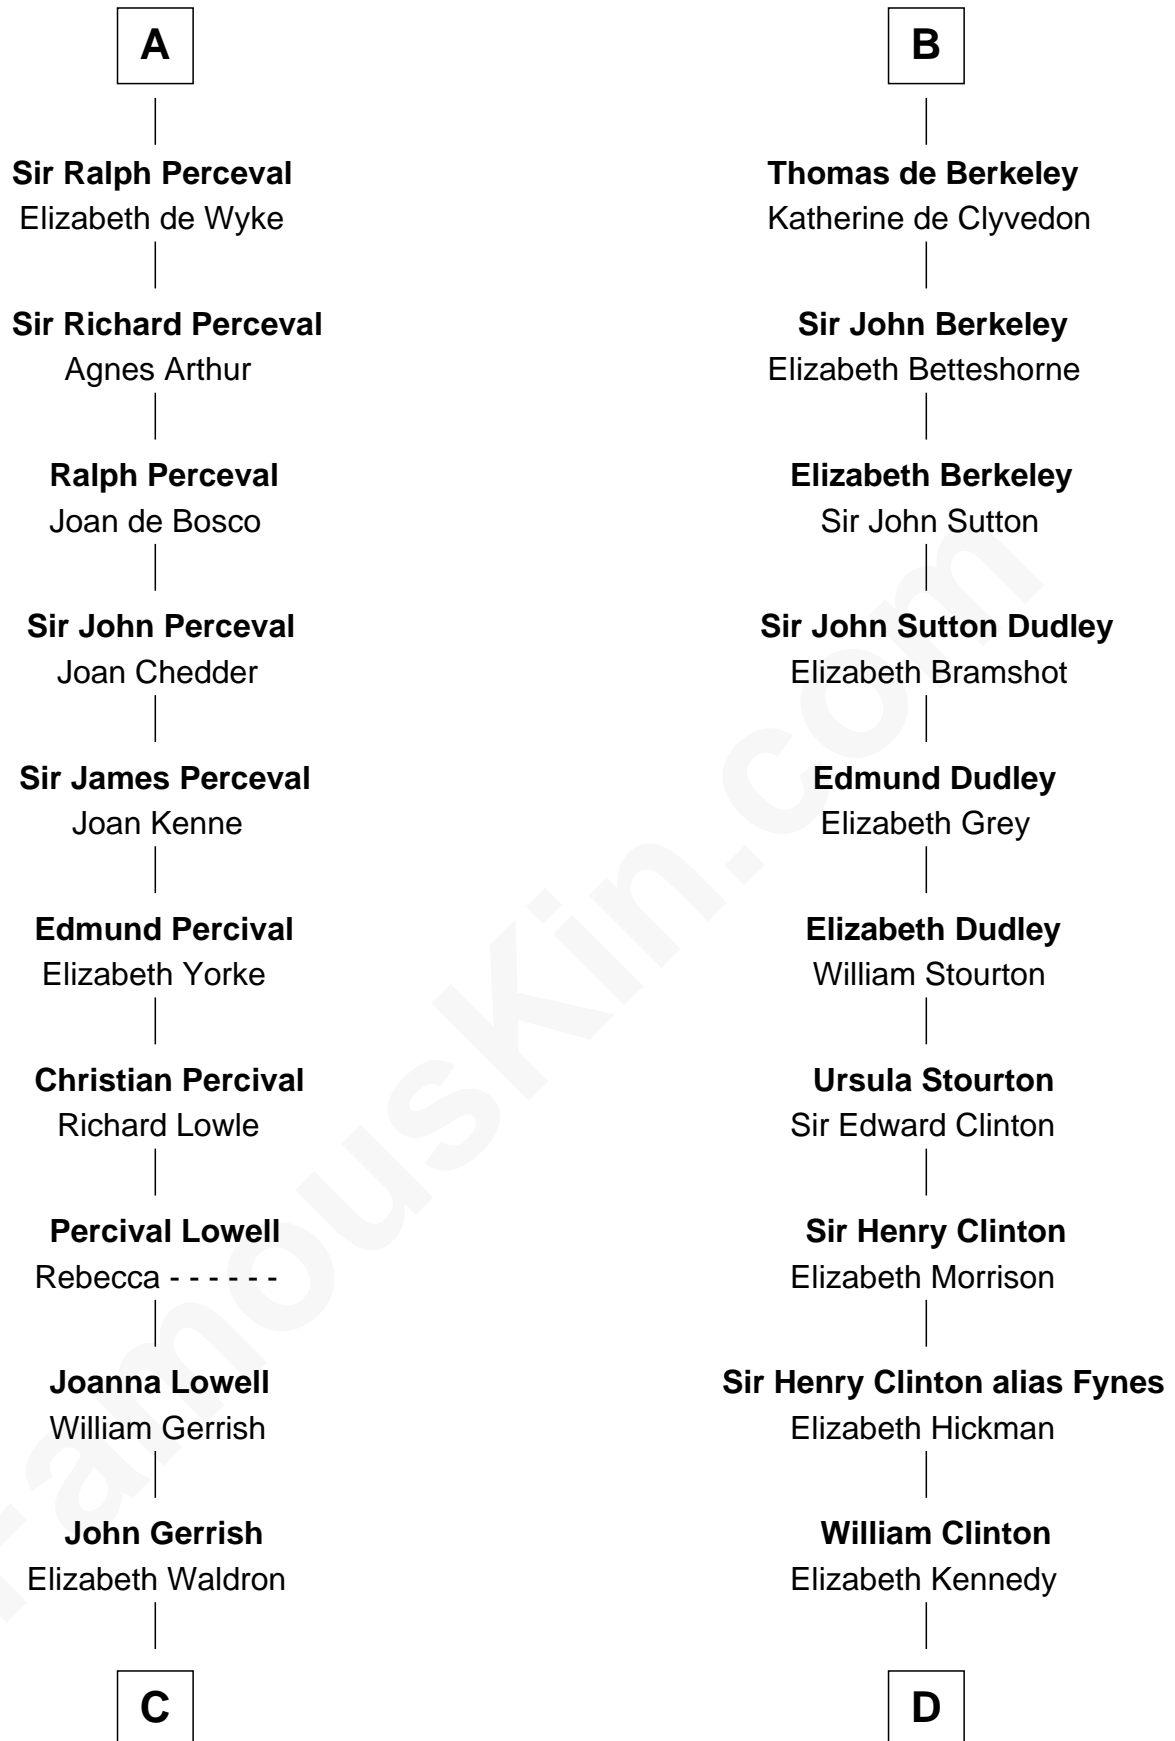

FamousKin.com Relationship Chart of

Ichabod Goodwin

27th Governor of New Hampshire

19th cousin 1 time removed of

George Clinton

4th U.S. Vice President

Sir Robert de Beaumont

Isabel de Vermandois

FamousKin.com