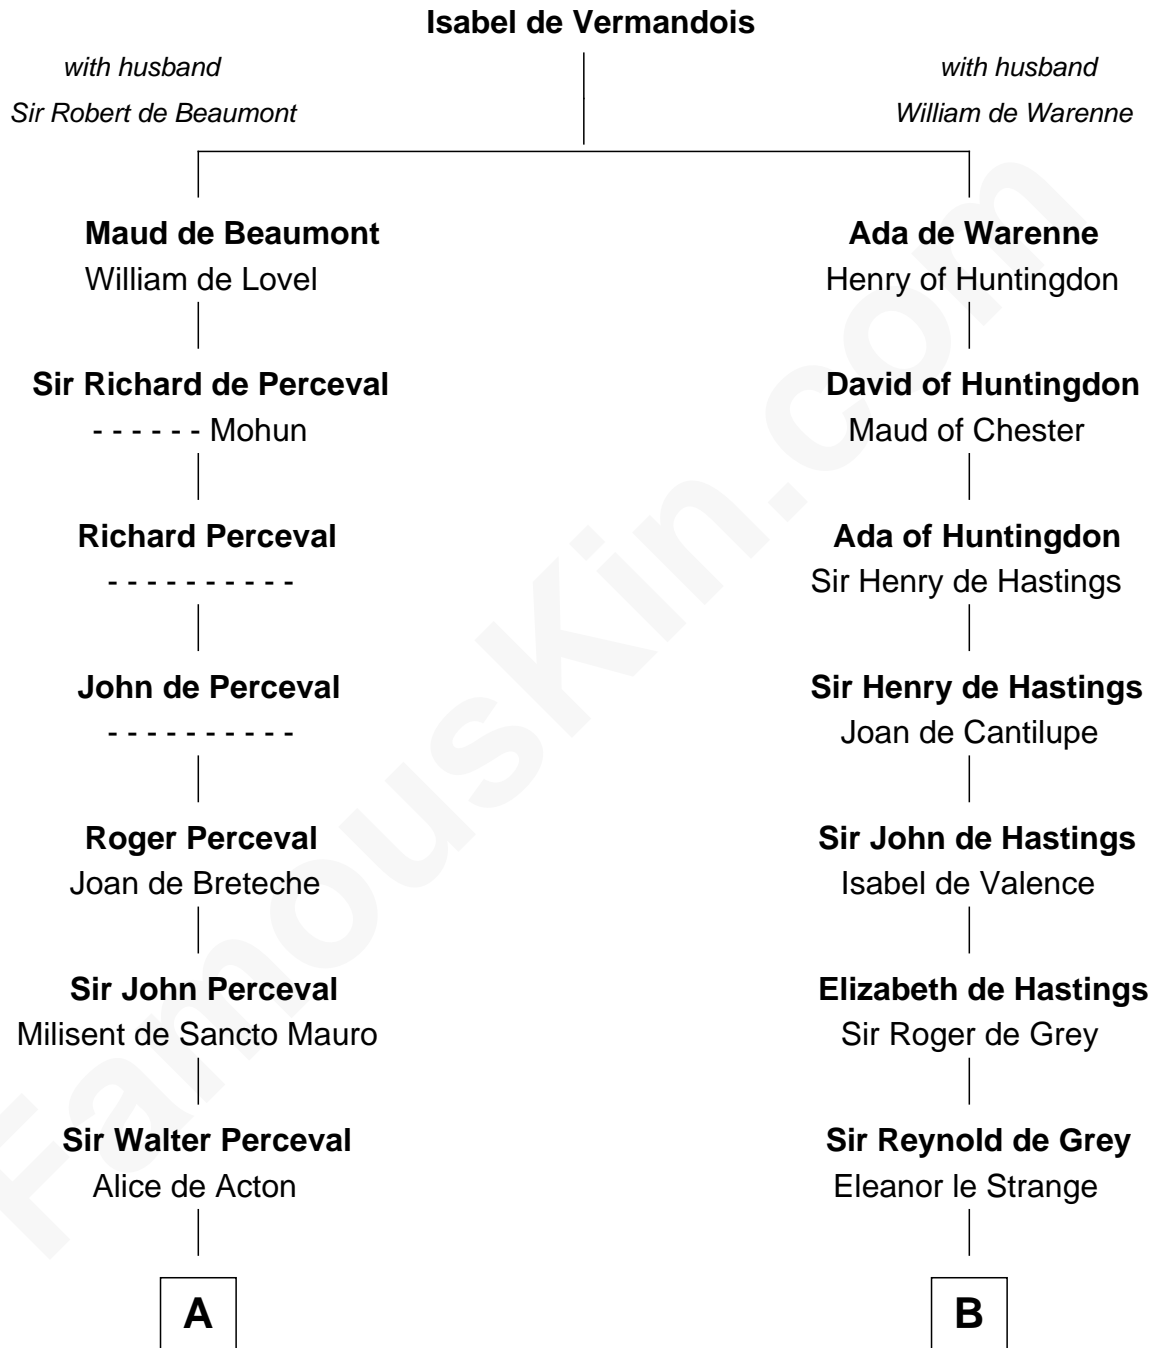

# FamousKin.com Relationship Chart of

**Ichabod Goodwin**

*27th Governor of New Hampshire*

**18th cousin 2 times removed of**

**George Clinton**

*4th U.S. Vice President*

FamousKin.com