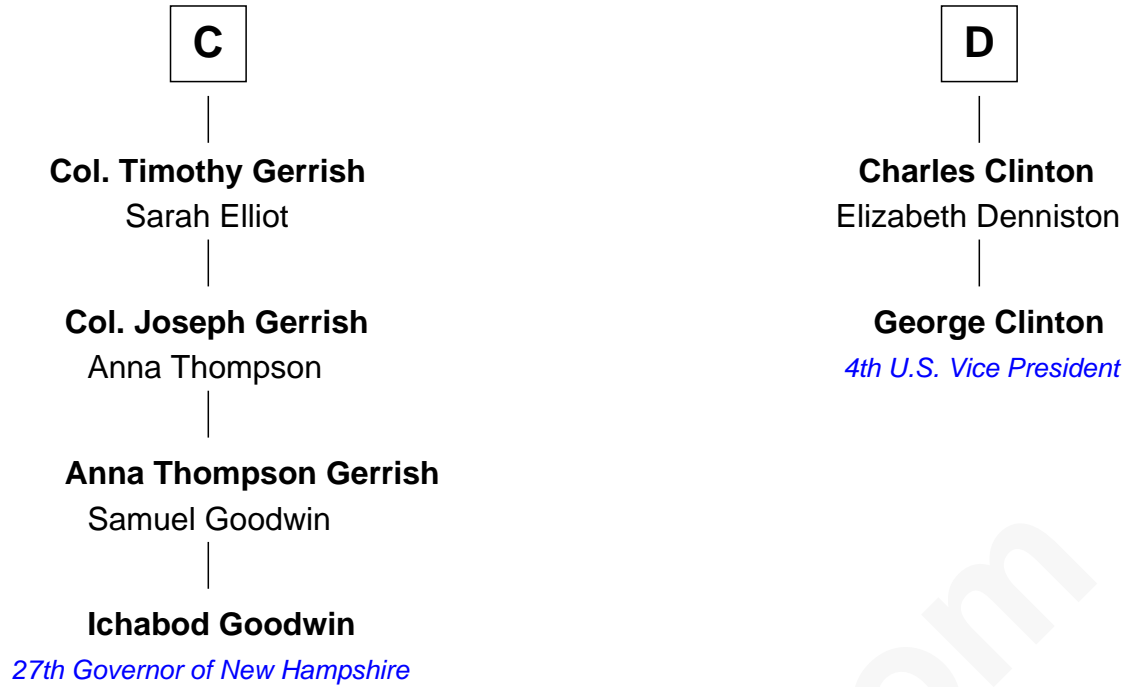

# FamousKin.com Relationship Chart of

**Ichabod Goodwin**

*27th Governor of New Hampshire*

**18th cousin 2 times removed of**

**George Clinton**

*4th U.S. Vice President*

FamousKin.com