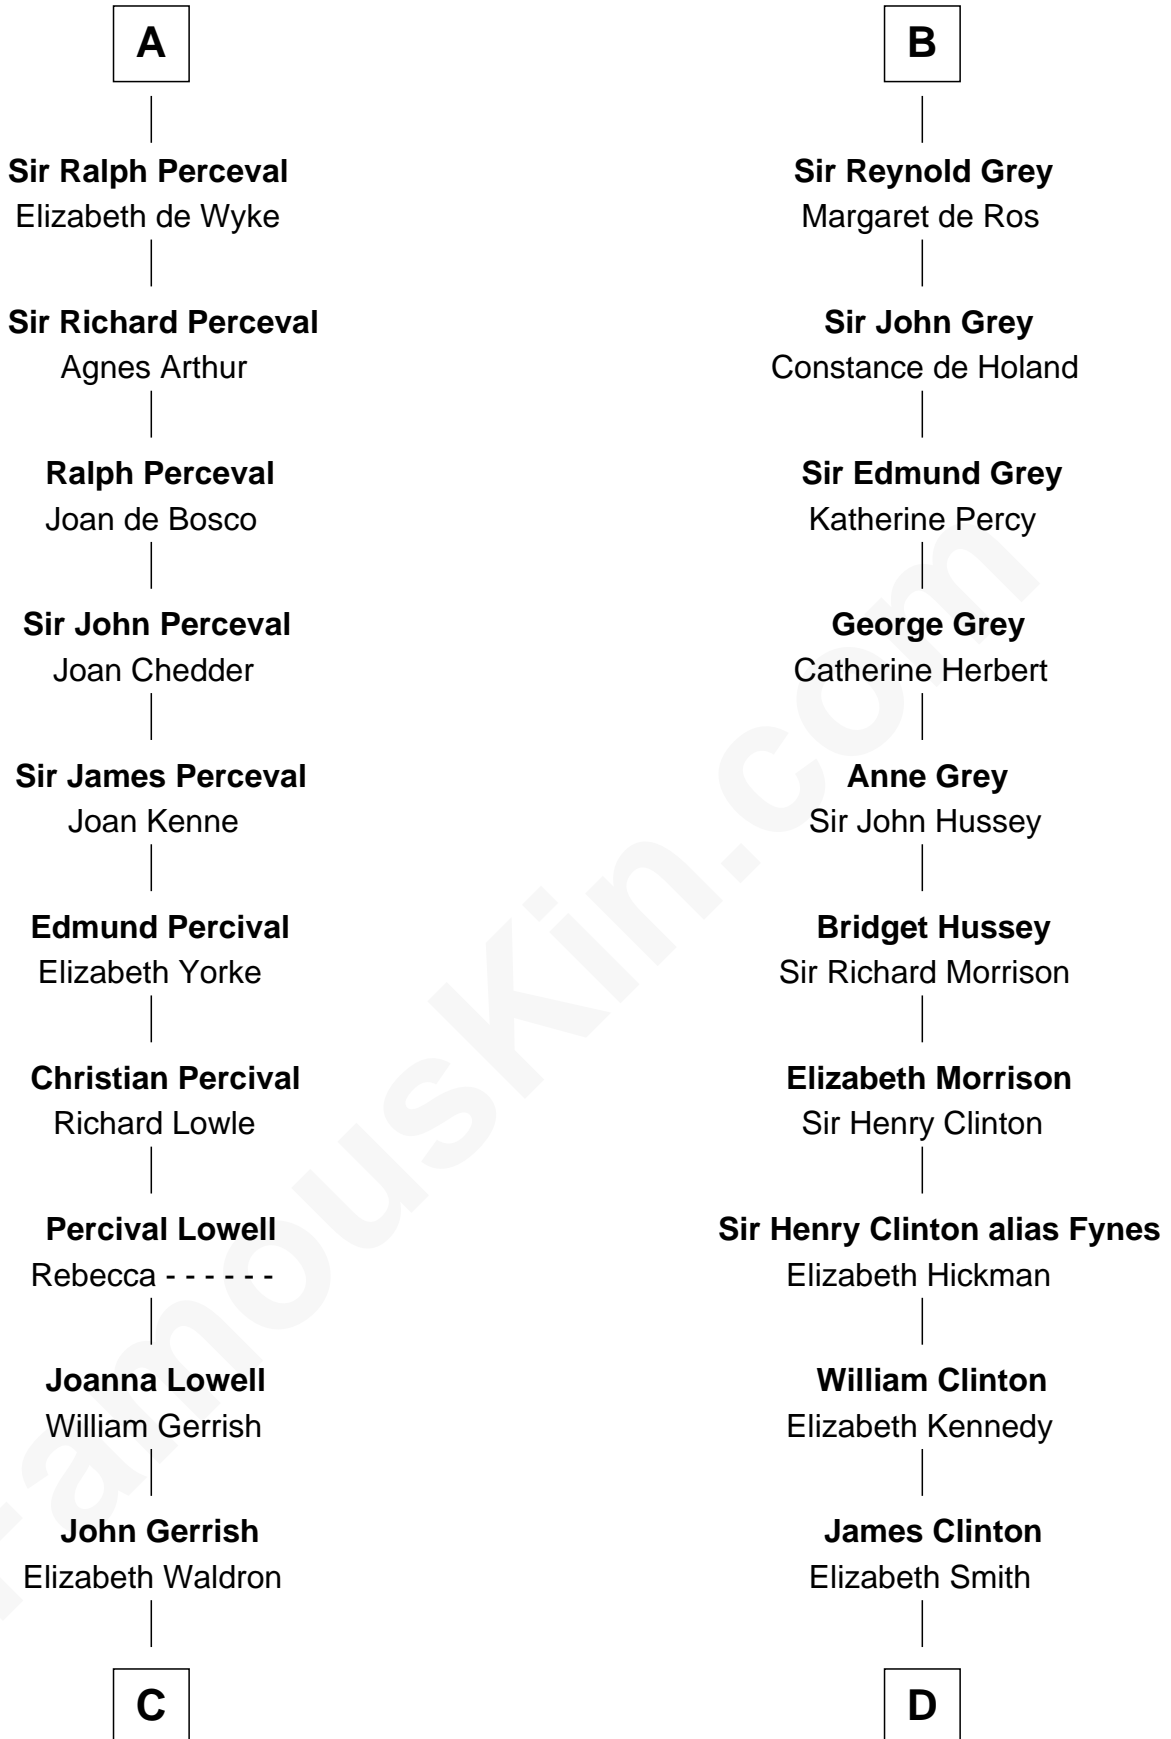

# FamousKin.com Relationship Chart of

**Ichabod Goodwin**

*27th Governor of New Hampshire*

**18th cousin 2 times removed of**

**George Clinton**

*4th U.S. Vice President*

FamousKin.com