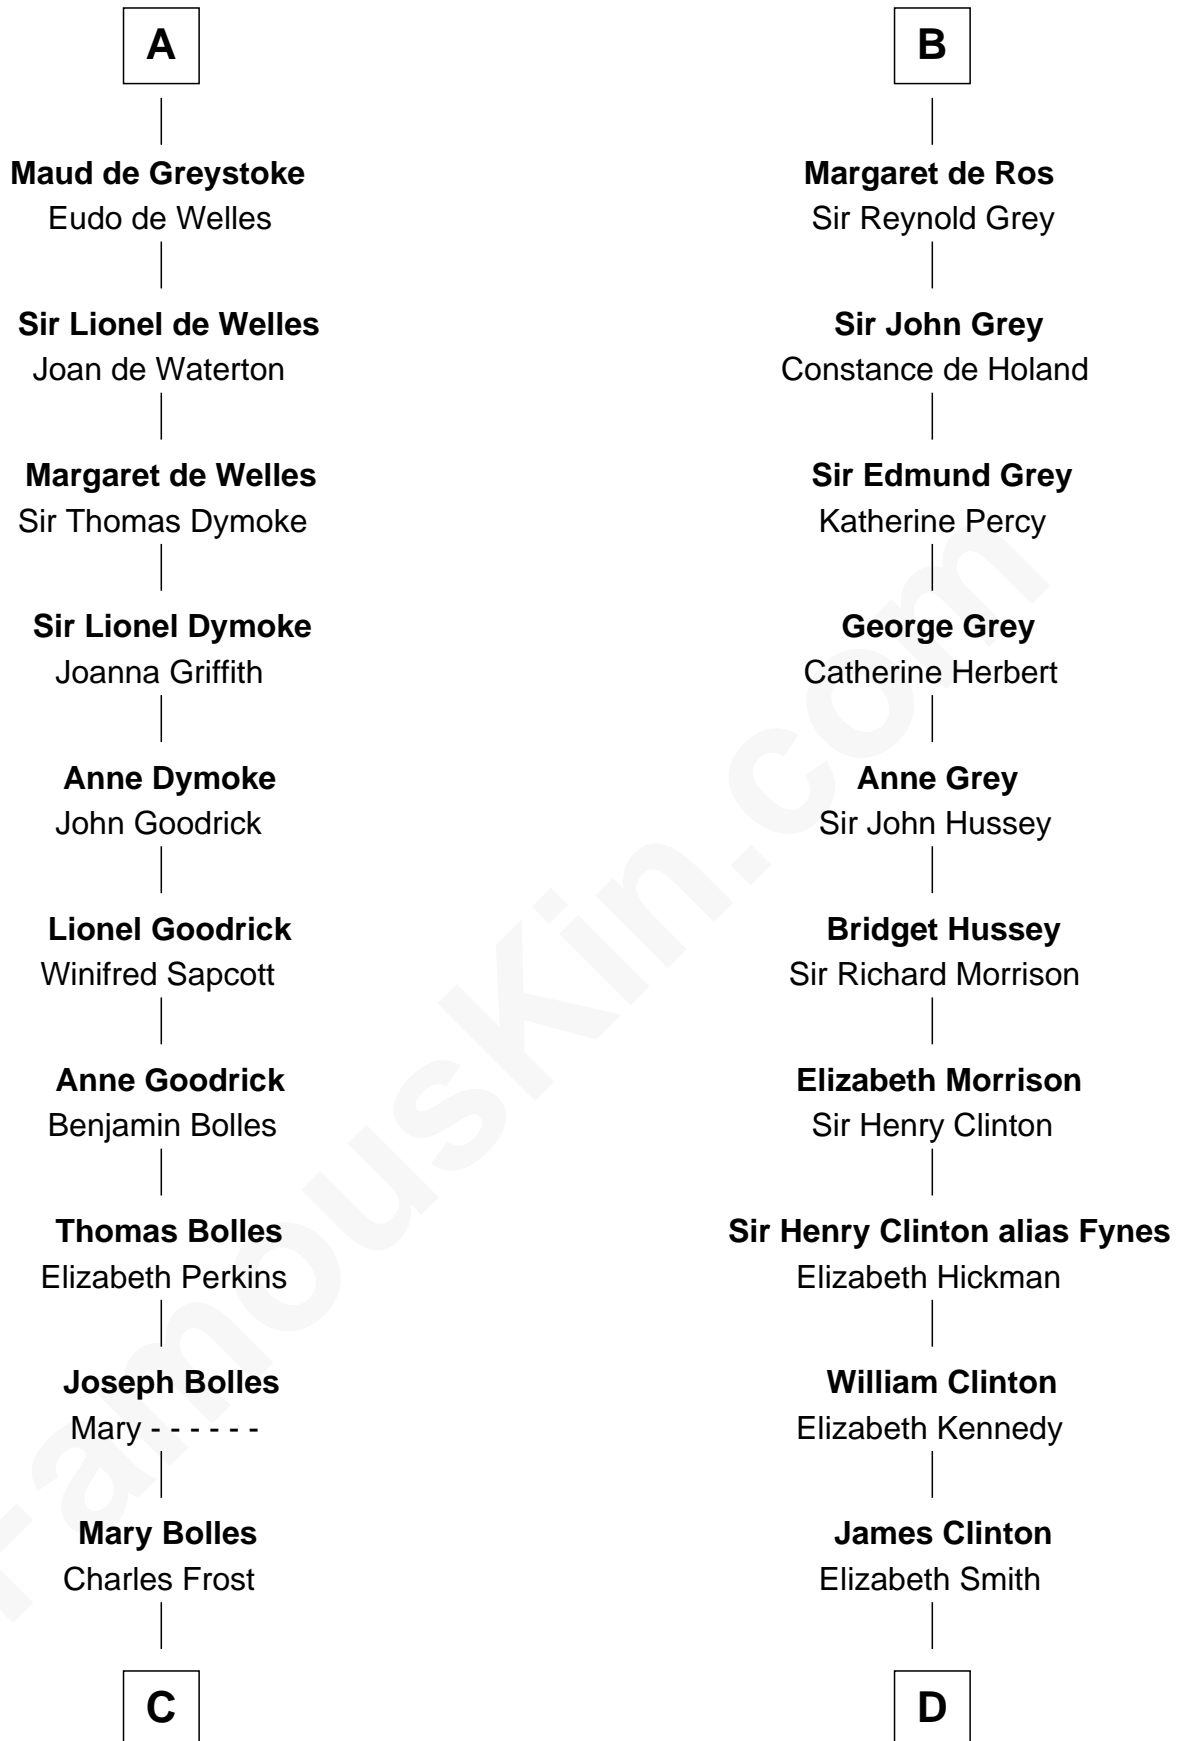

# FamousKin.com Relationship Chart of

**Ichabod Goodwin**

*27th Governor of New Hampshire*

**18th cousin 3 times removed of**

**George Clinton**

*4th U.S. Vice President*

**C**

**Mary Frost**

John Hill

**Elisha Hill**

Mary Plaisted

**Hannah Hill**

Dominicus Goodwin

**Samuel Goodwin**

Anna Thompson Gerrish

**Ichabod Goodwin**

*27th Governor of New Hampshire*

**D**

**Charles Clinton**

Elizabeth Denniston

**George Clinton**

*4th U.S. Vice President*

FamousKin.com