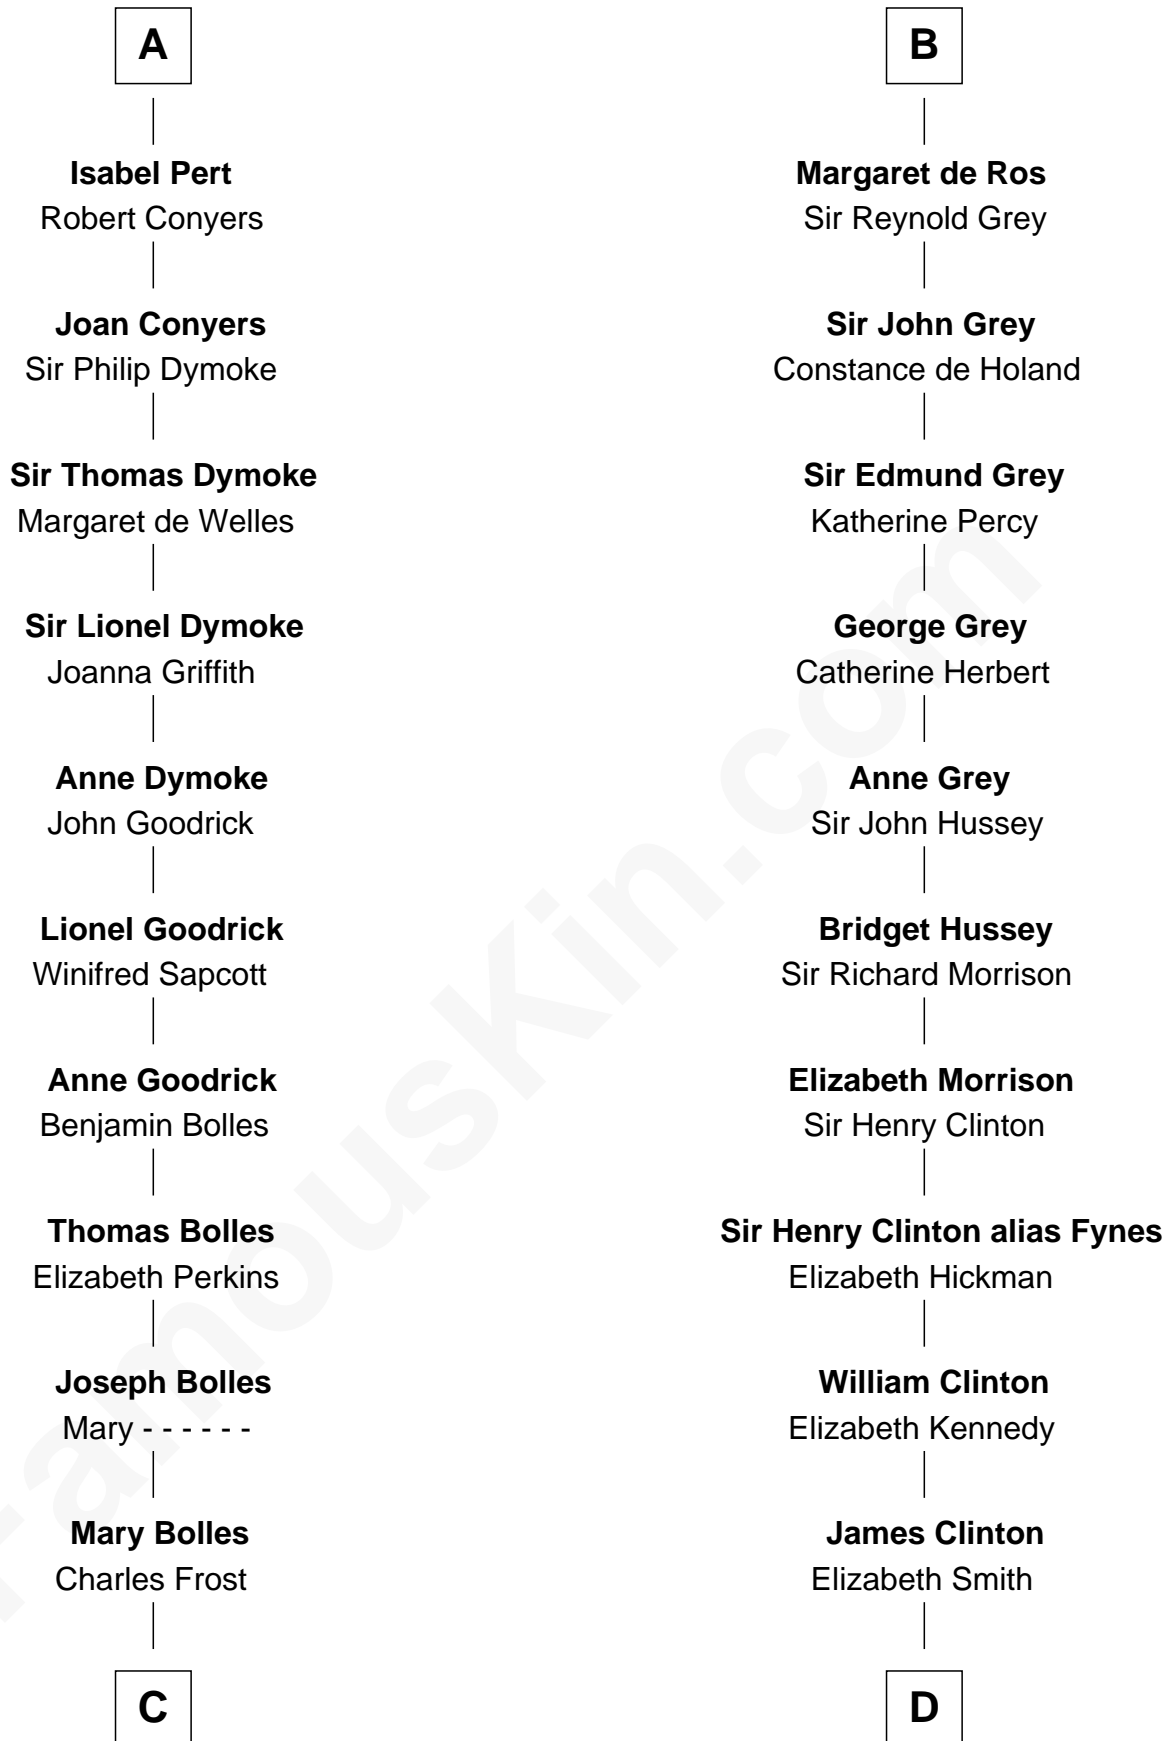

FamousKin.com Relationship Chart of

Ichabod Goodwin

27th Governor of New Hampshire

18th cousin 3 times removed of

George Clinton

4th U.S. Vice President

Richard Avenal

C

Mary Frost
John Hill

Elisha Hill
Mary Plaisted

Hannah Hill
Dominicus Goodwin

Samuel Goodwin
Anna Thompson Gerrish

Ichabod Goodwin
27th Governor of New Hampshire

D

Charles Clinton
Elizabeth Denniston

George Clinton
4th U.S. Vice President