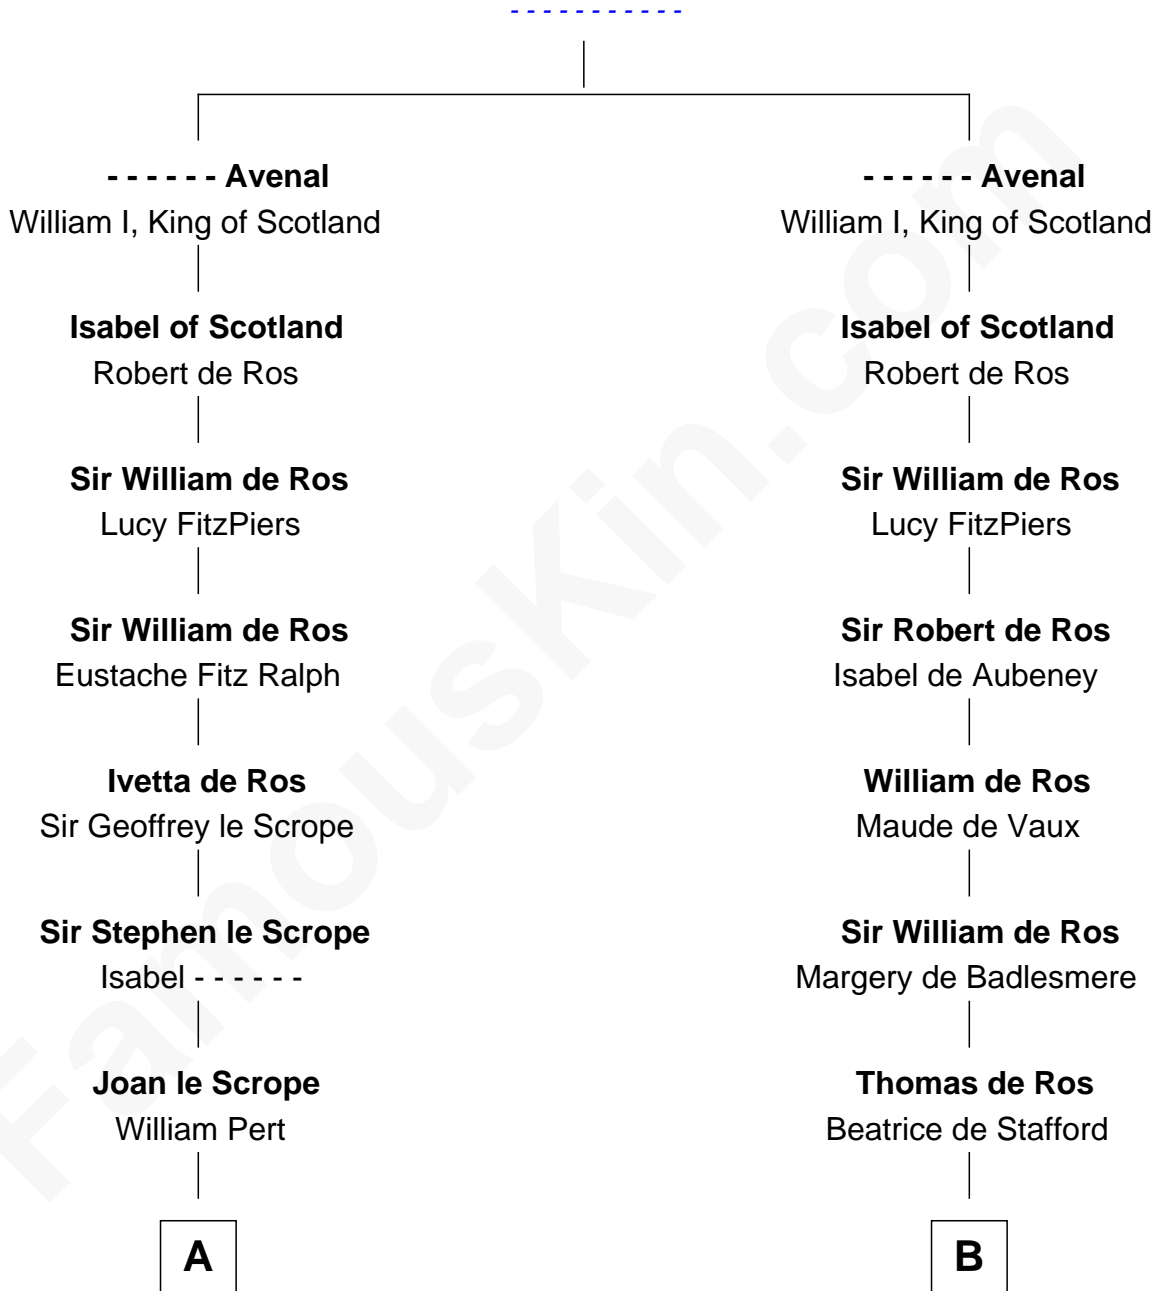

FamousKin.com Relationship Chart of

Ichabod Goodwin

27th Governor of New Hampshire

18th cousin 3 times removed of

George Clinton

4th U.S. Vice President

Richard Avenal

C

Mary Frost
John Hill

Elisha Hill
Mary Plaisted

Hannah Hill
Dominicus Goodwin

Samuel Goodwin
Anna Thompson Gerrish

Ichabod Goodwin
27th Governor of New Hampshire

D

Charles Clinton
Elizabeth Denniston

George Clinton
4th U.S. Vice President