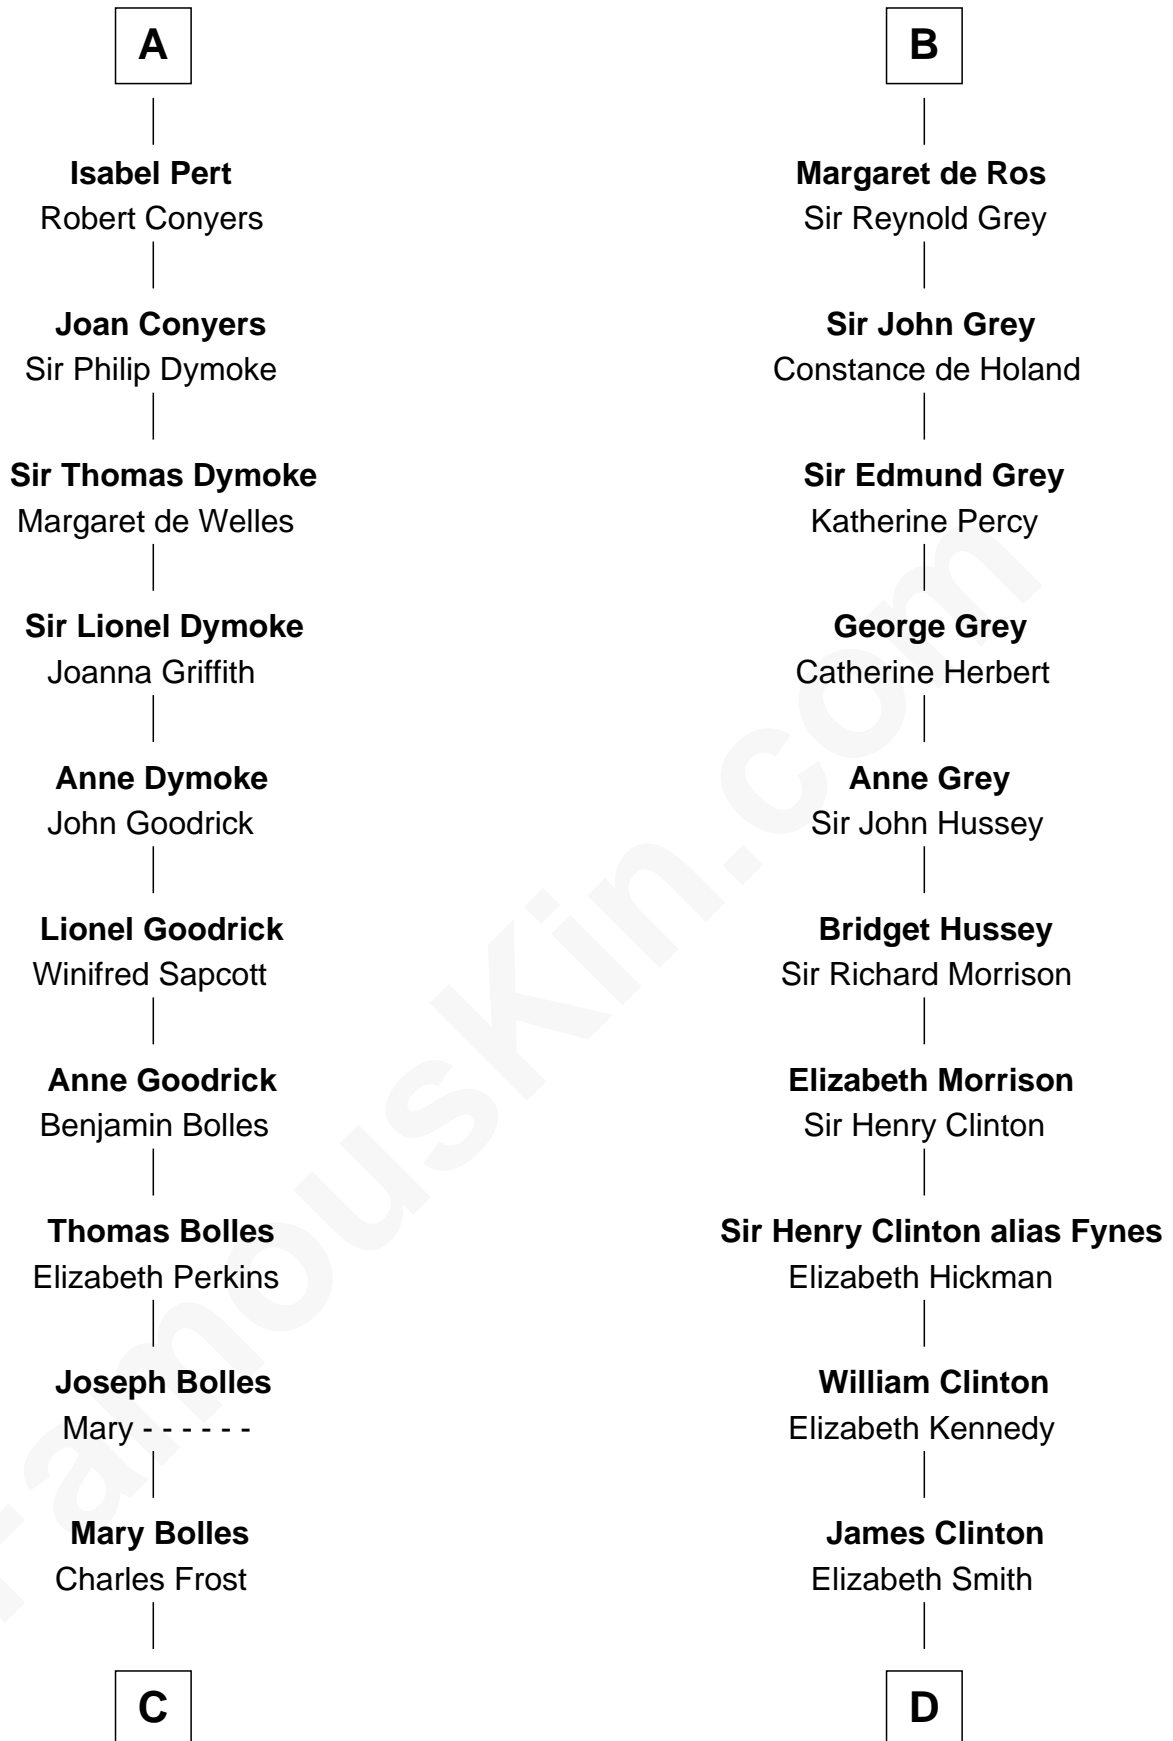

FamousKin.com Relationship Chart of

Ichabod Goodwin

27th Governor of New Hampshire

18th cousin 3 times removed of

George Clinton

4th U.S. Vice President

Robert de Ros

Sybil de Valoines

Anna Thompson Gerrish

Ichabod Goodwin

27th Governor of New Hampshire

D

Charles Clinton

Elizabeth Denniston

George Clinton

4th U.S. Vice President