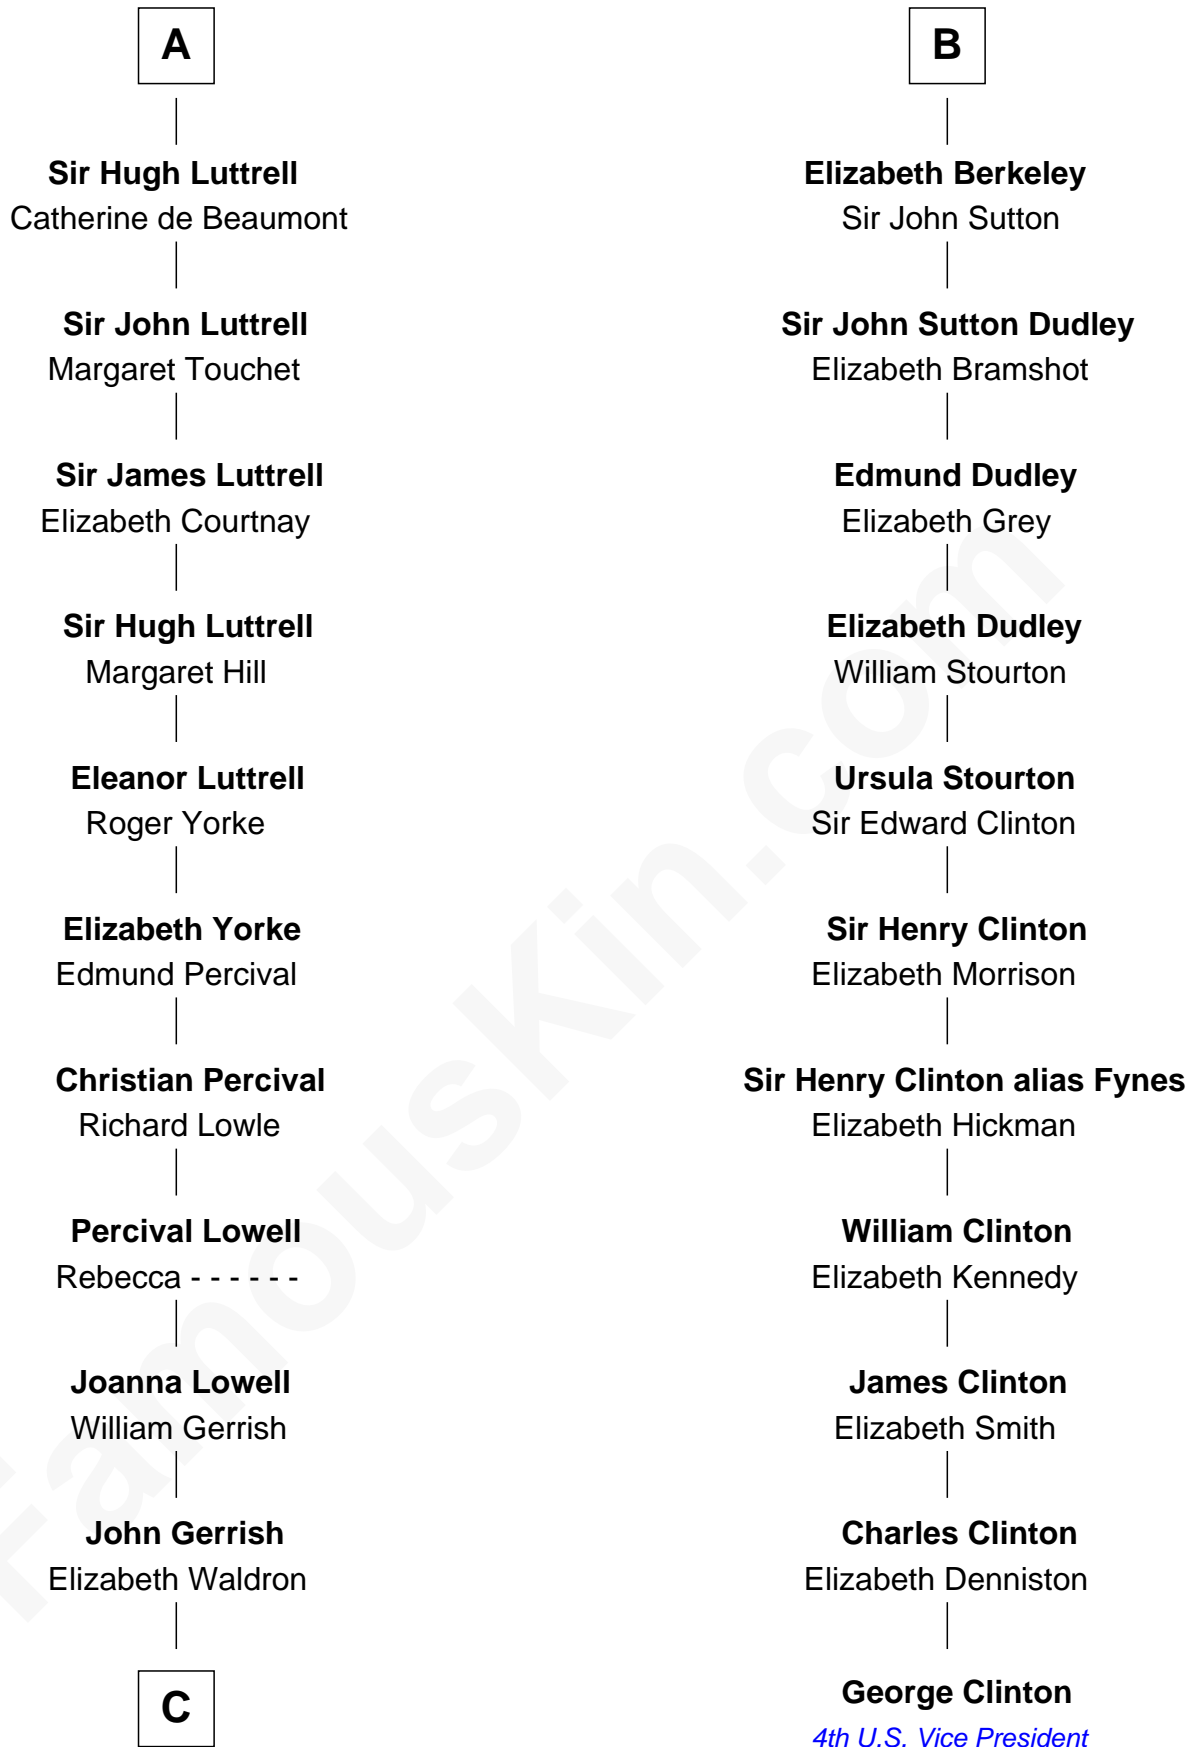

FamousKin.com Relationship Chart of

Ichabod Goodwin

27th Governor of New Hampshire

17th cousin 3 times removed of

George Clinton

4th U.S. Vice President

Robert de Quincy

Orabel FitzNess

Eve la Zouche

Thomas de Berkeley

Katherine de Clyvedon

Sir John Berkeley

Elizabeth Betteshorne

B

C

Col. Timothy Gerrish

Sarah Elliot

Col. Joseph Gerrish

Anna Thompson

Anna Thompson Gerrish

Samuel Goodwin

Ichabod Goodwin

27th Governor of New Hampshire

FamousKin.com