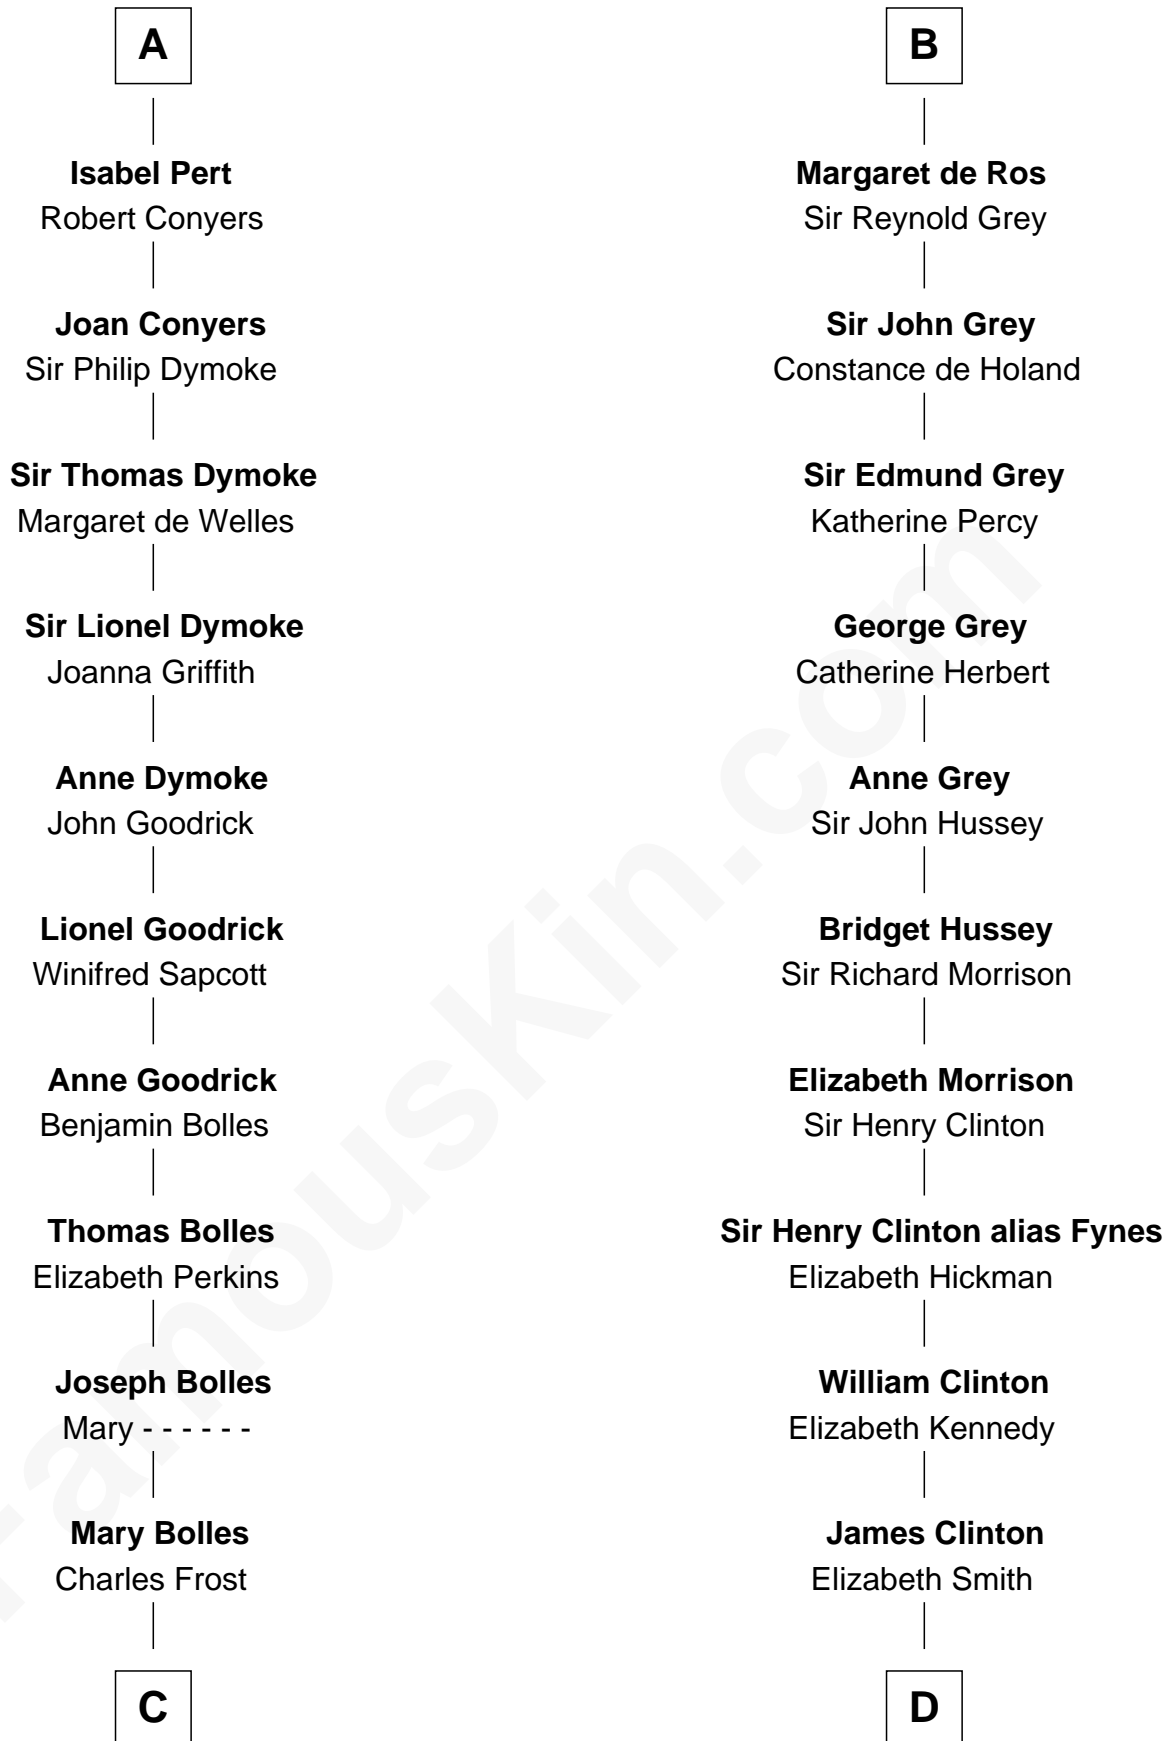

# FamousKin.com Relationship Chart of

**Ichabod Goodwin**

*27th Governor of New Hampshire*

**18th cousin 3 times removed of**

**George Clinton**

*4th U.S. Vice President*

**William Trusbut**

-----

**C**

**Mary Frost**

John Hill

**Elisha Hill**

Mary Plaisted

**Hannah Hill**

Dominicus Goodwin

**Samuel Goodwin**

Anna Thompson Gerrish

**Ichabod Goodwin**

*27th Governor of New Hampshire*

**D**

**Charles Clinton**

Elizabeth Denniston

**George Clinton**

*4th U.S. Vice President*