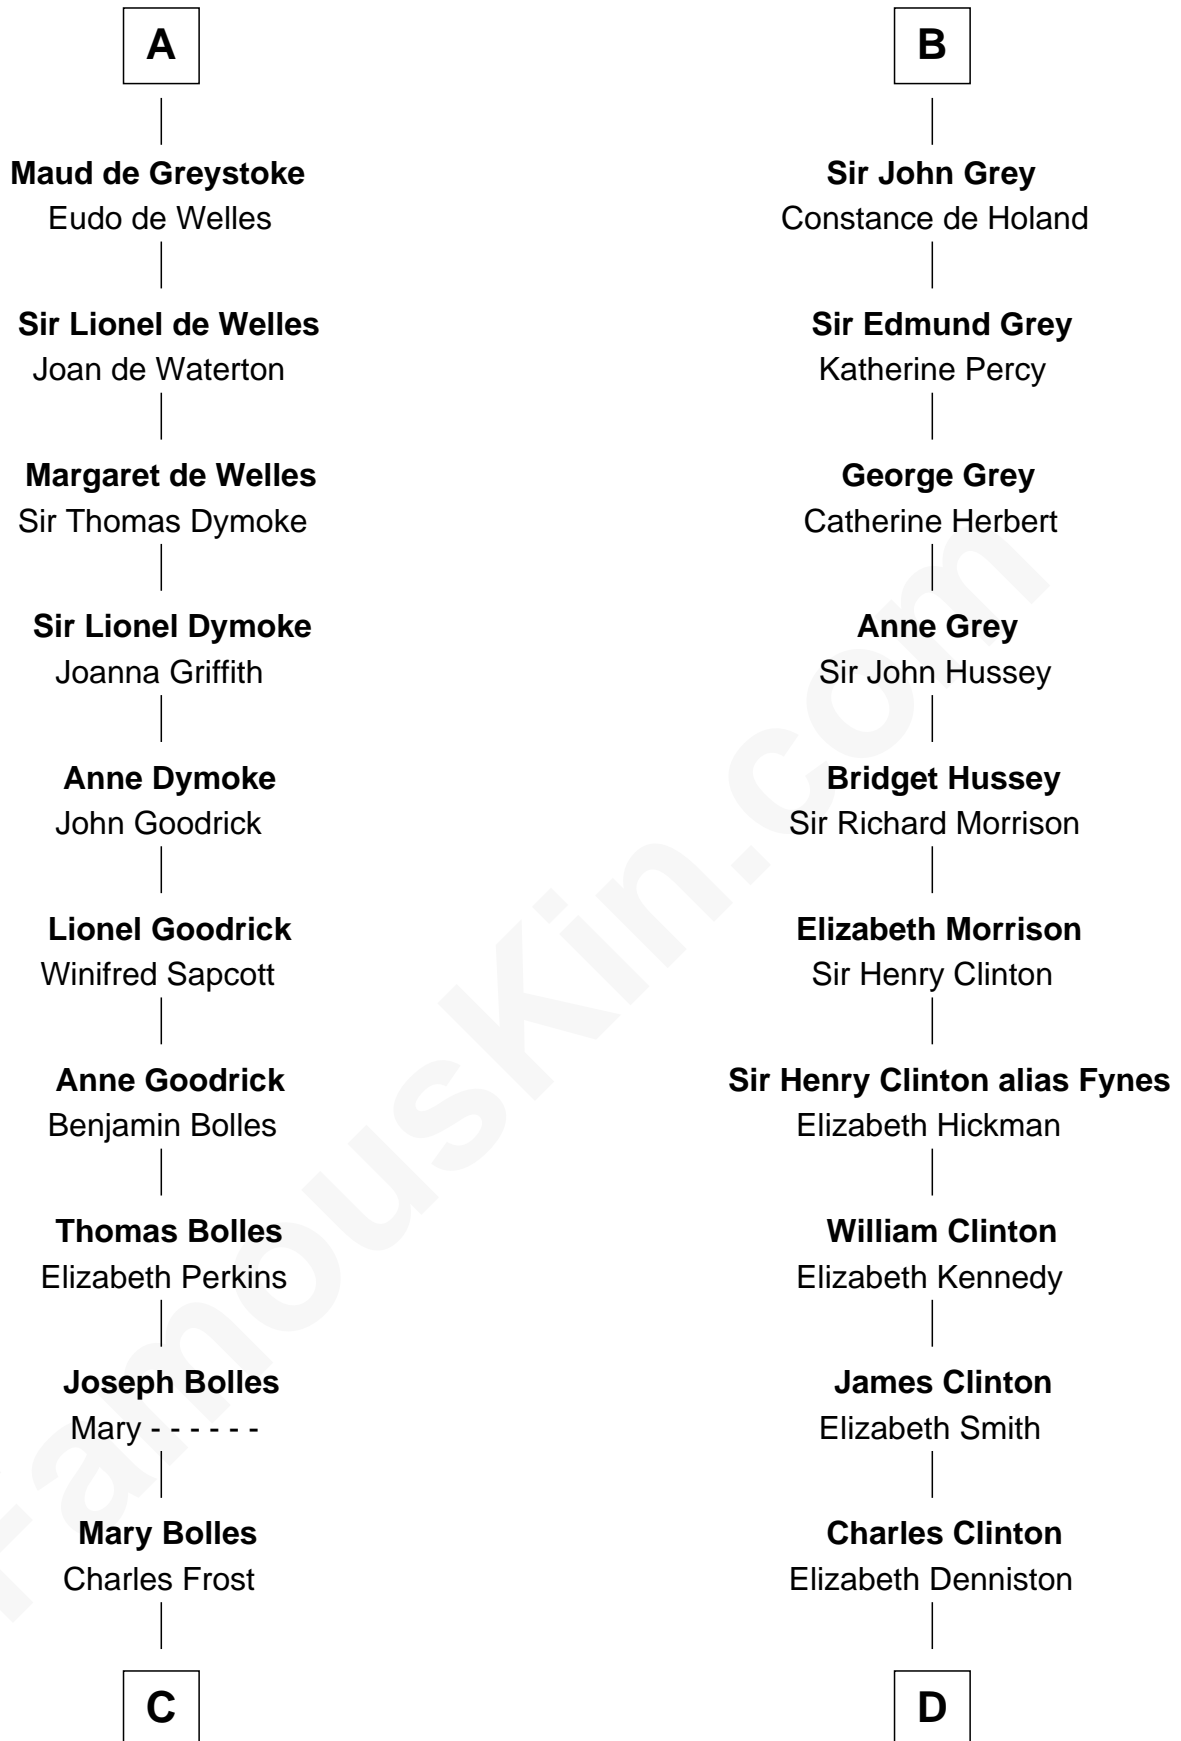

FamousKin.com Relationship Chart of

Ichabod Goodwin

27th Governor of New Hampshire

18th cousin 3 times removed of

DeWitt Clinton

6th Governor of New York

C

Mary Frost

John Hill

Elisha Hill

Mary Plaisted

Hannah Hill

Dominicus Goodwin

Samuel Goodwin

Anna Thompson Gerrish

Ichabod Goodwin

27th Governor of New Hampshire

D

Gen. James Clinton

Mary DeWitt

DeWitt Clinton

6th Governor of New York

FamousKin.com