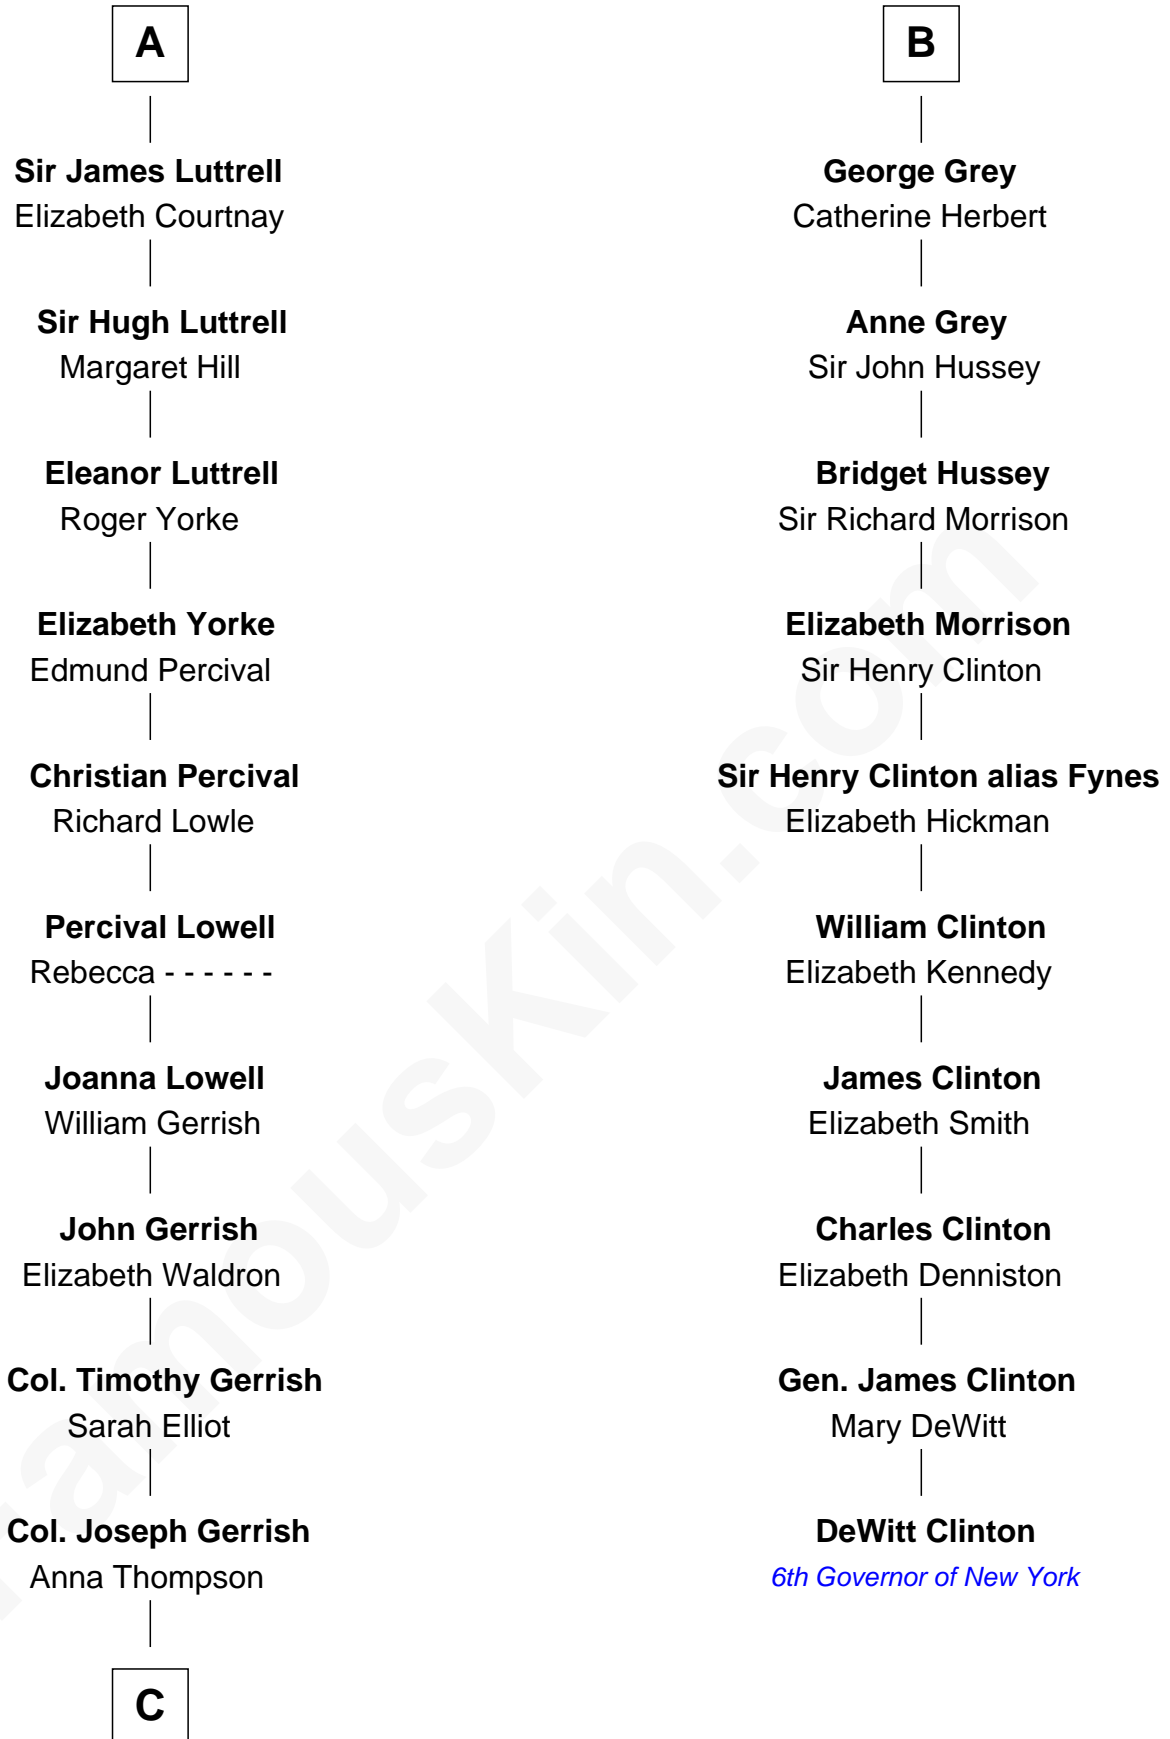

FamousKin.com Relationship Chart of

Ichabod Goodwin

27th Governor of New Hampshire

16th cousin 2 times removed of

DeWitt Clinton

6th Governor of New York

Sir Humphrey de Bohun

Maud of Eu

Sir John de Verdun

Maud de Verdun

Sir John de Grey

Sir Roger de Grey

Elizabeth de Hastings

Sir Reynold de Grey

Eleanor le Strange

Sir Reynold Grey

Margaret de Ros

Sir John Grey

Constance de Holand

Sir Edmund Grey

Katherine Percy

B

C

—
Anna Thompson Gerrish

Samuel Goodwin

—
Ichabod Goodwin

27th Governor of New Hampshire

FamousKin.com